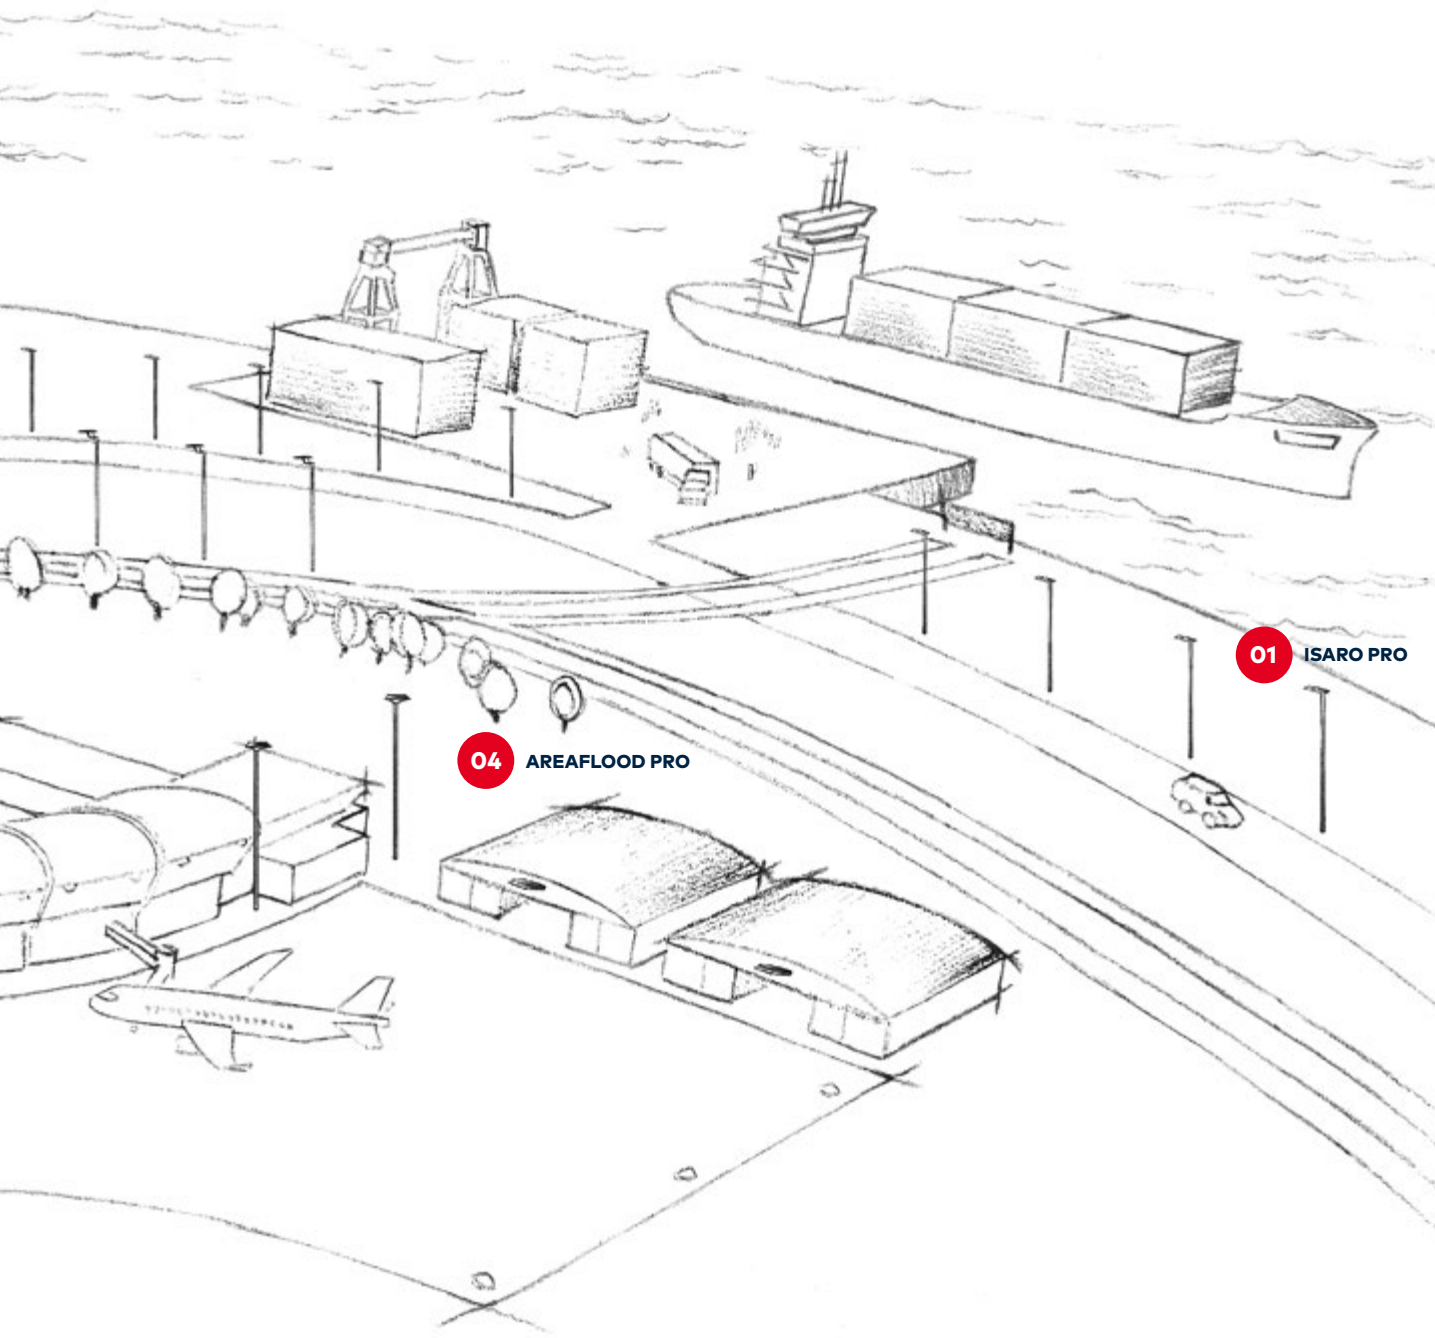

**LIGHT
WITHOUT
END**

FOR TRANSPORTATION

From ports to airports and from train stations to petrol stations,
great lighting keeps people and goods moving, day and night.

SCAN TO
LEARN MORE

01 ISARO PRO

A range of optics and corrosion resistance for use in coastal areas.