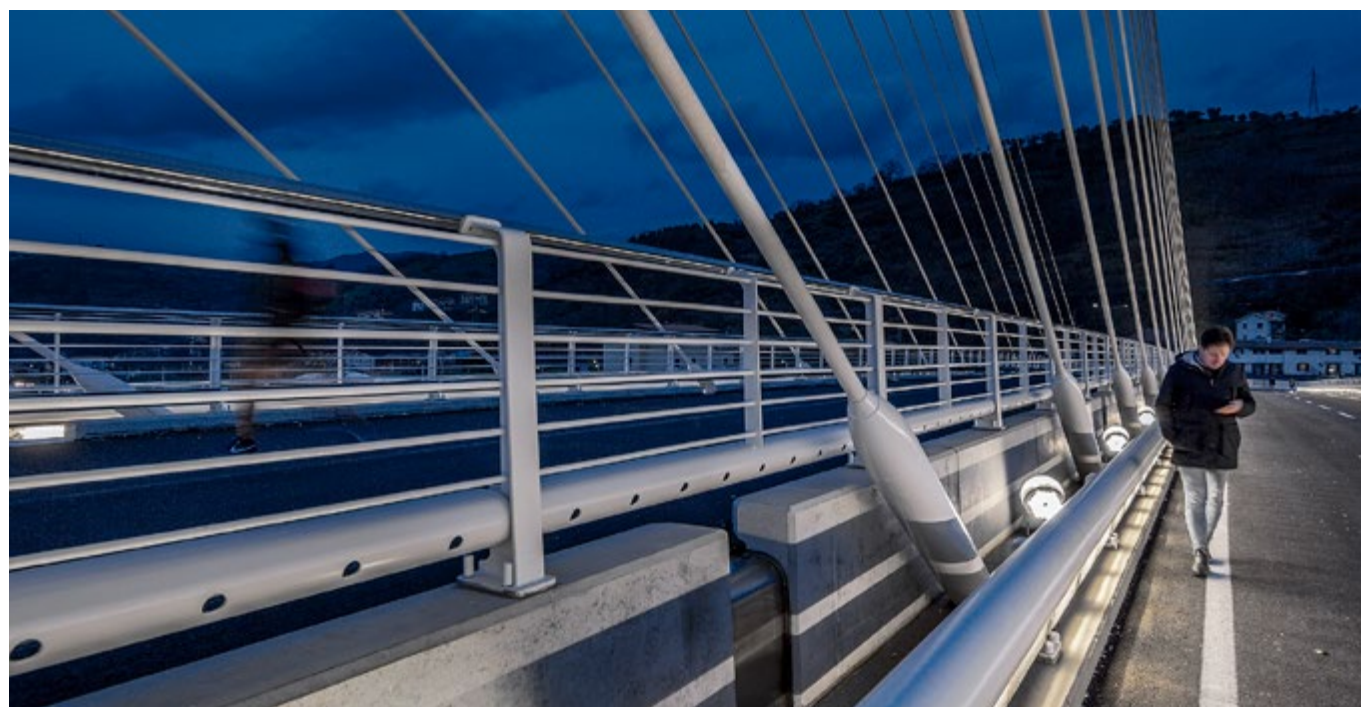

PRODUCT: CONTRAST 2 LED
SAN FRANCESCO DI PAOLA BRIDGE, COSENZA, ITALY

CRAFTING MEMORABLE EXPERIENCES OUT OF LIGHT

OUTDOOR LIGHTING INSPIRATION