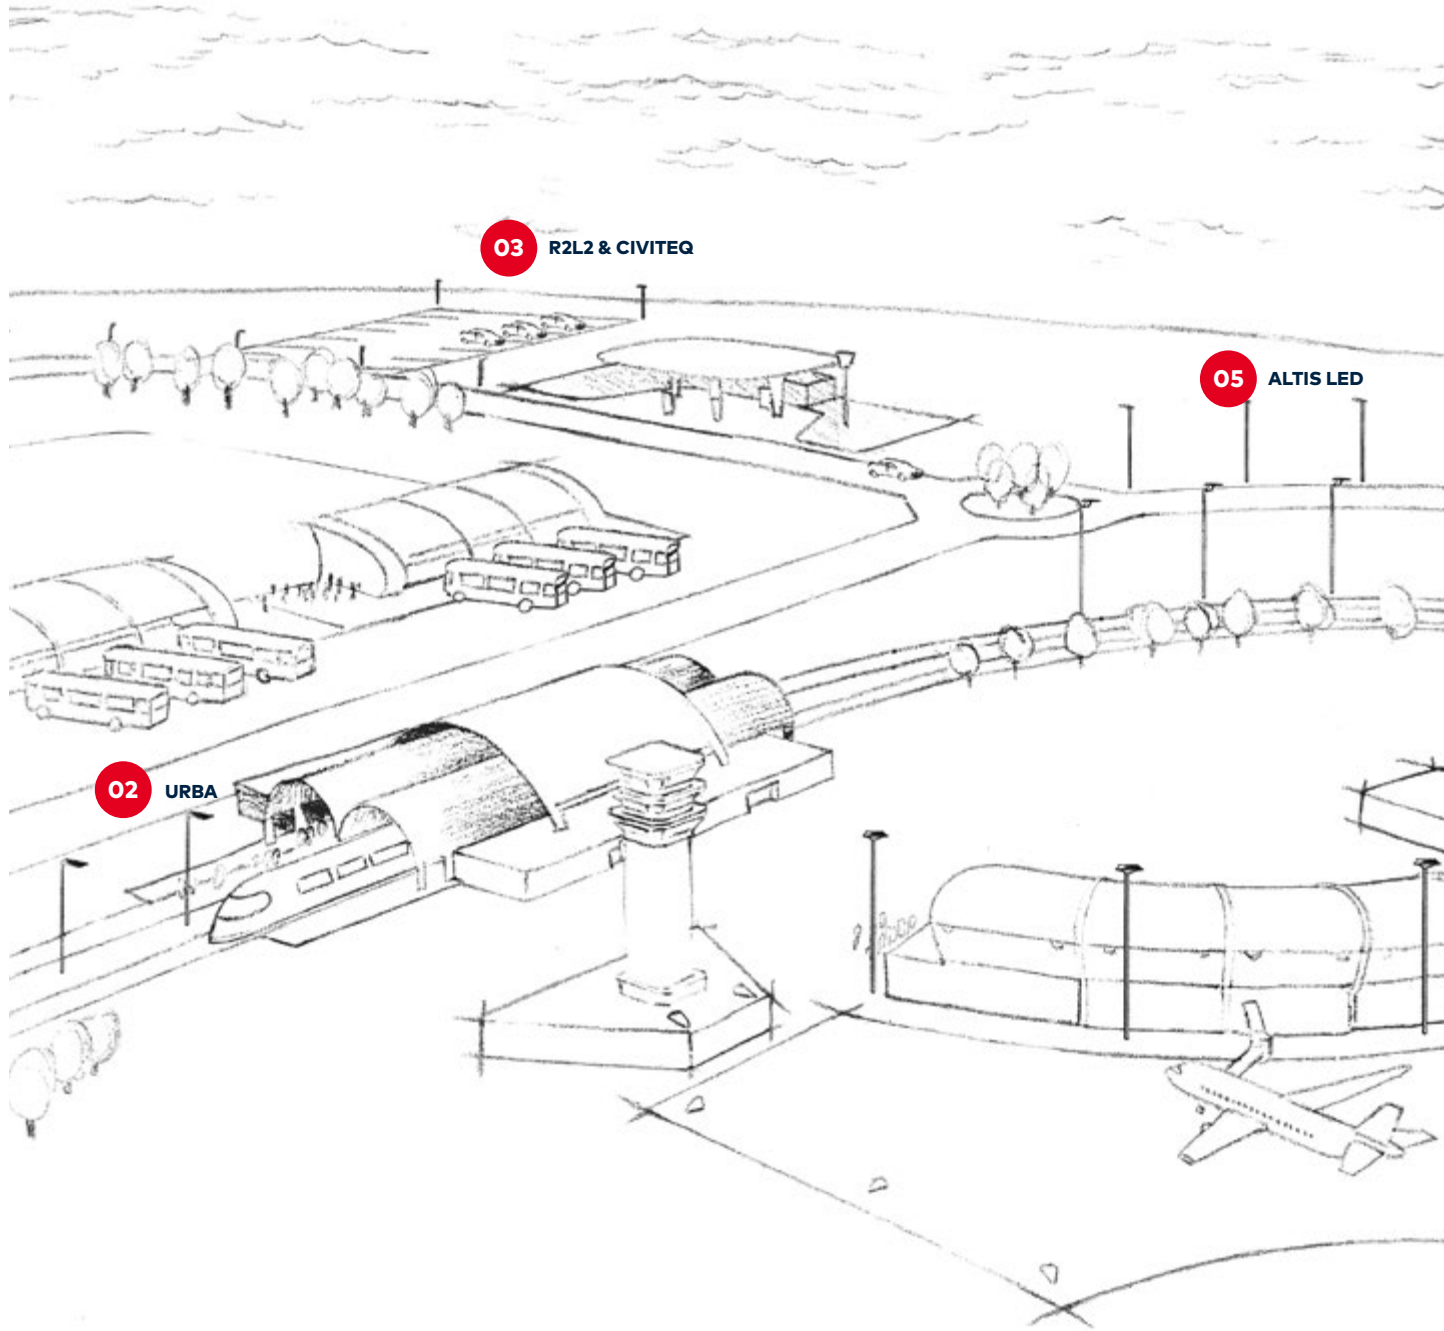

FOR TRANSPORTATION

From ports to airports and from train stations to petrol stations,
great lighting keeps people and goods moving, day and night.