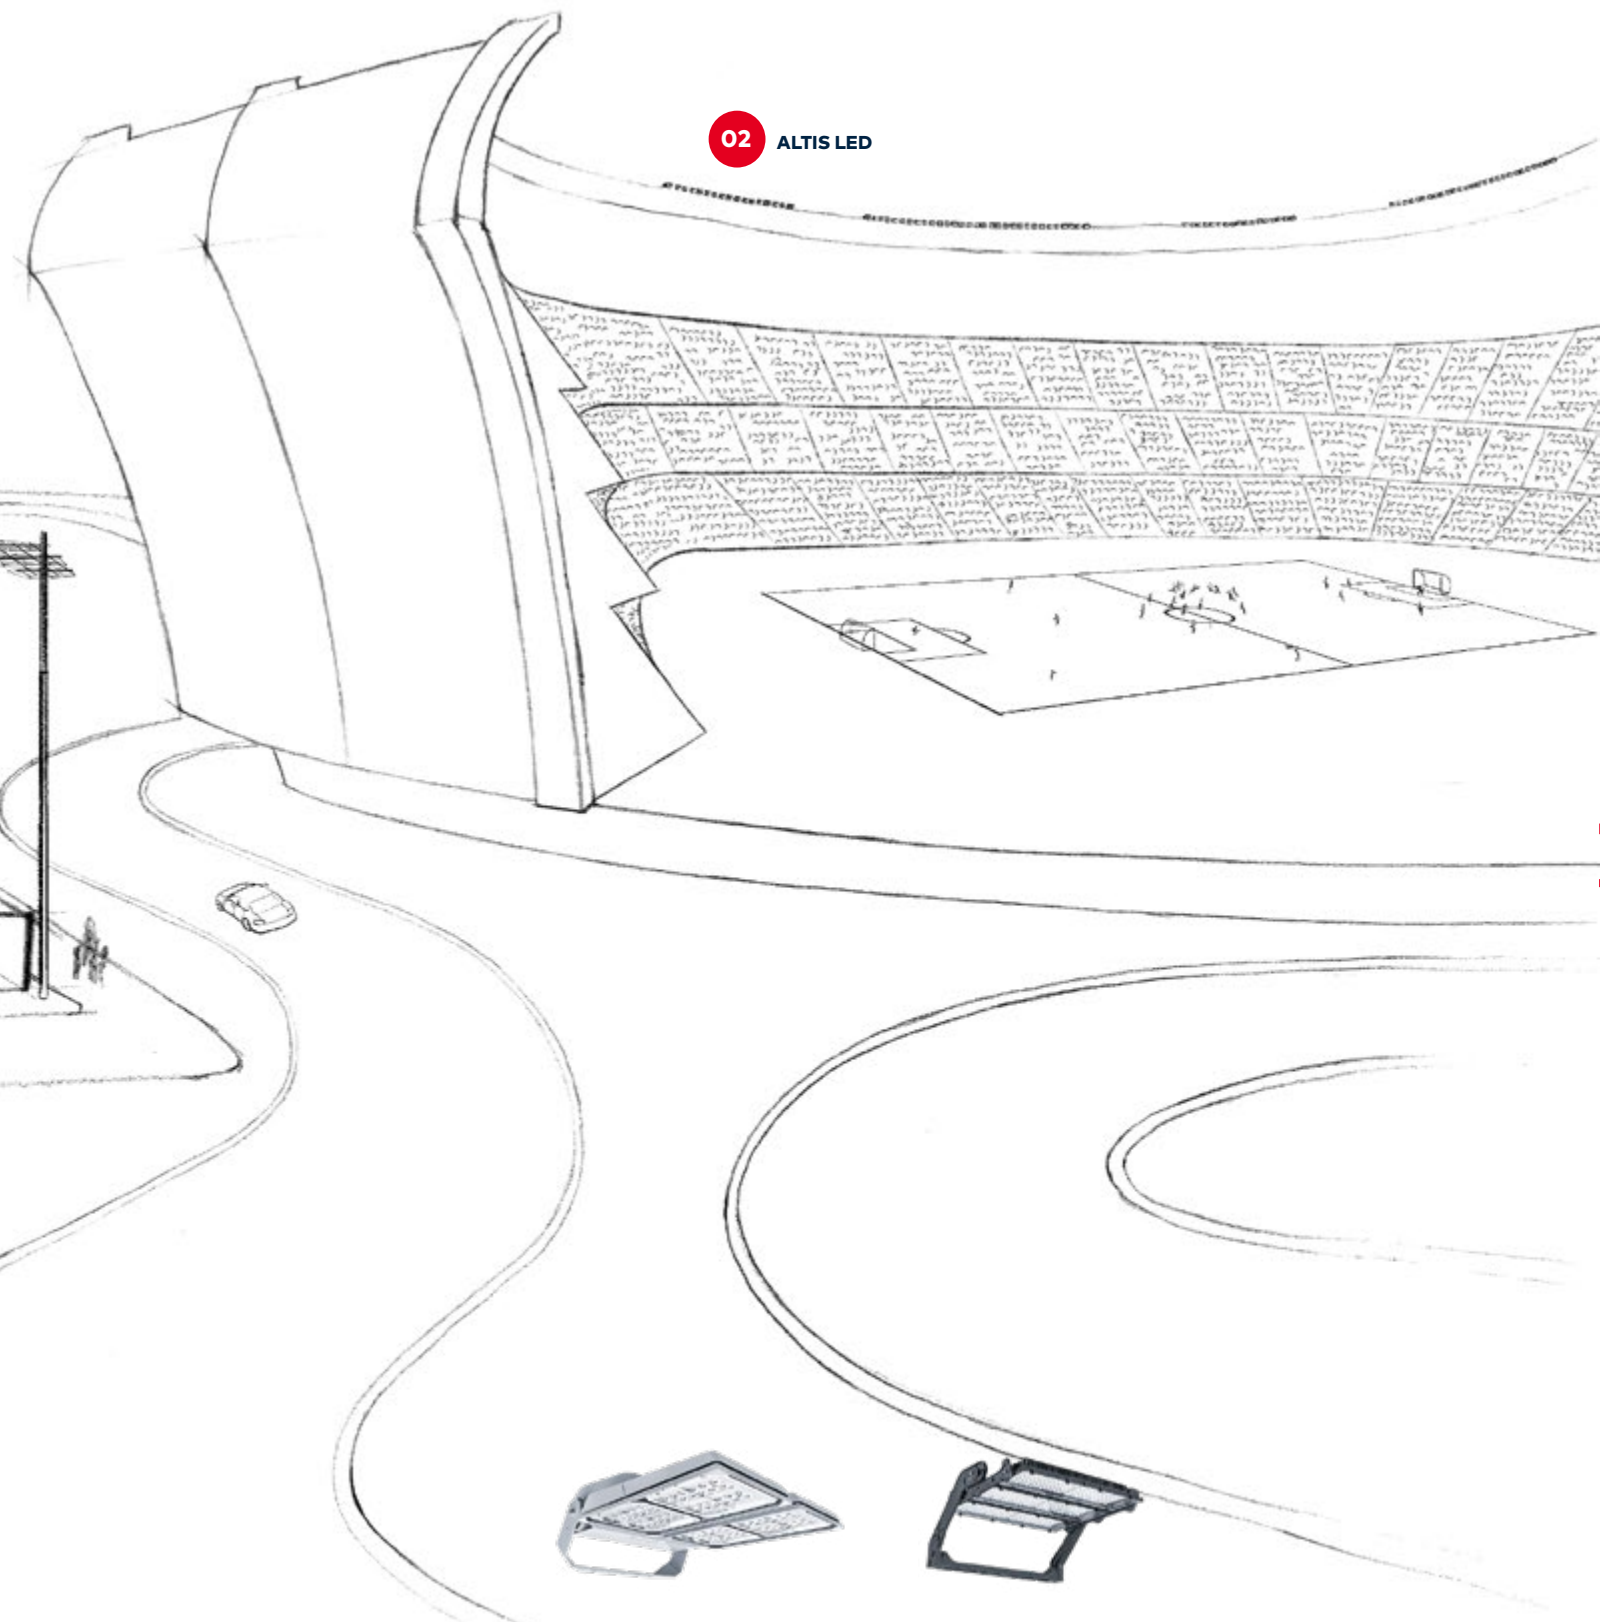

SCAN TO
LEARN MORE

02 ALTIS LED

113

01 AREA FLOOD PRO

Area floodlight
with superior optical
performance and control.

02 ALTIS LED

High power floodlight
for area and sports lighting,
with exceptional light quality
and ready for HD broadcasting.