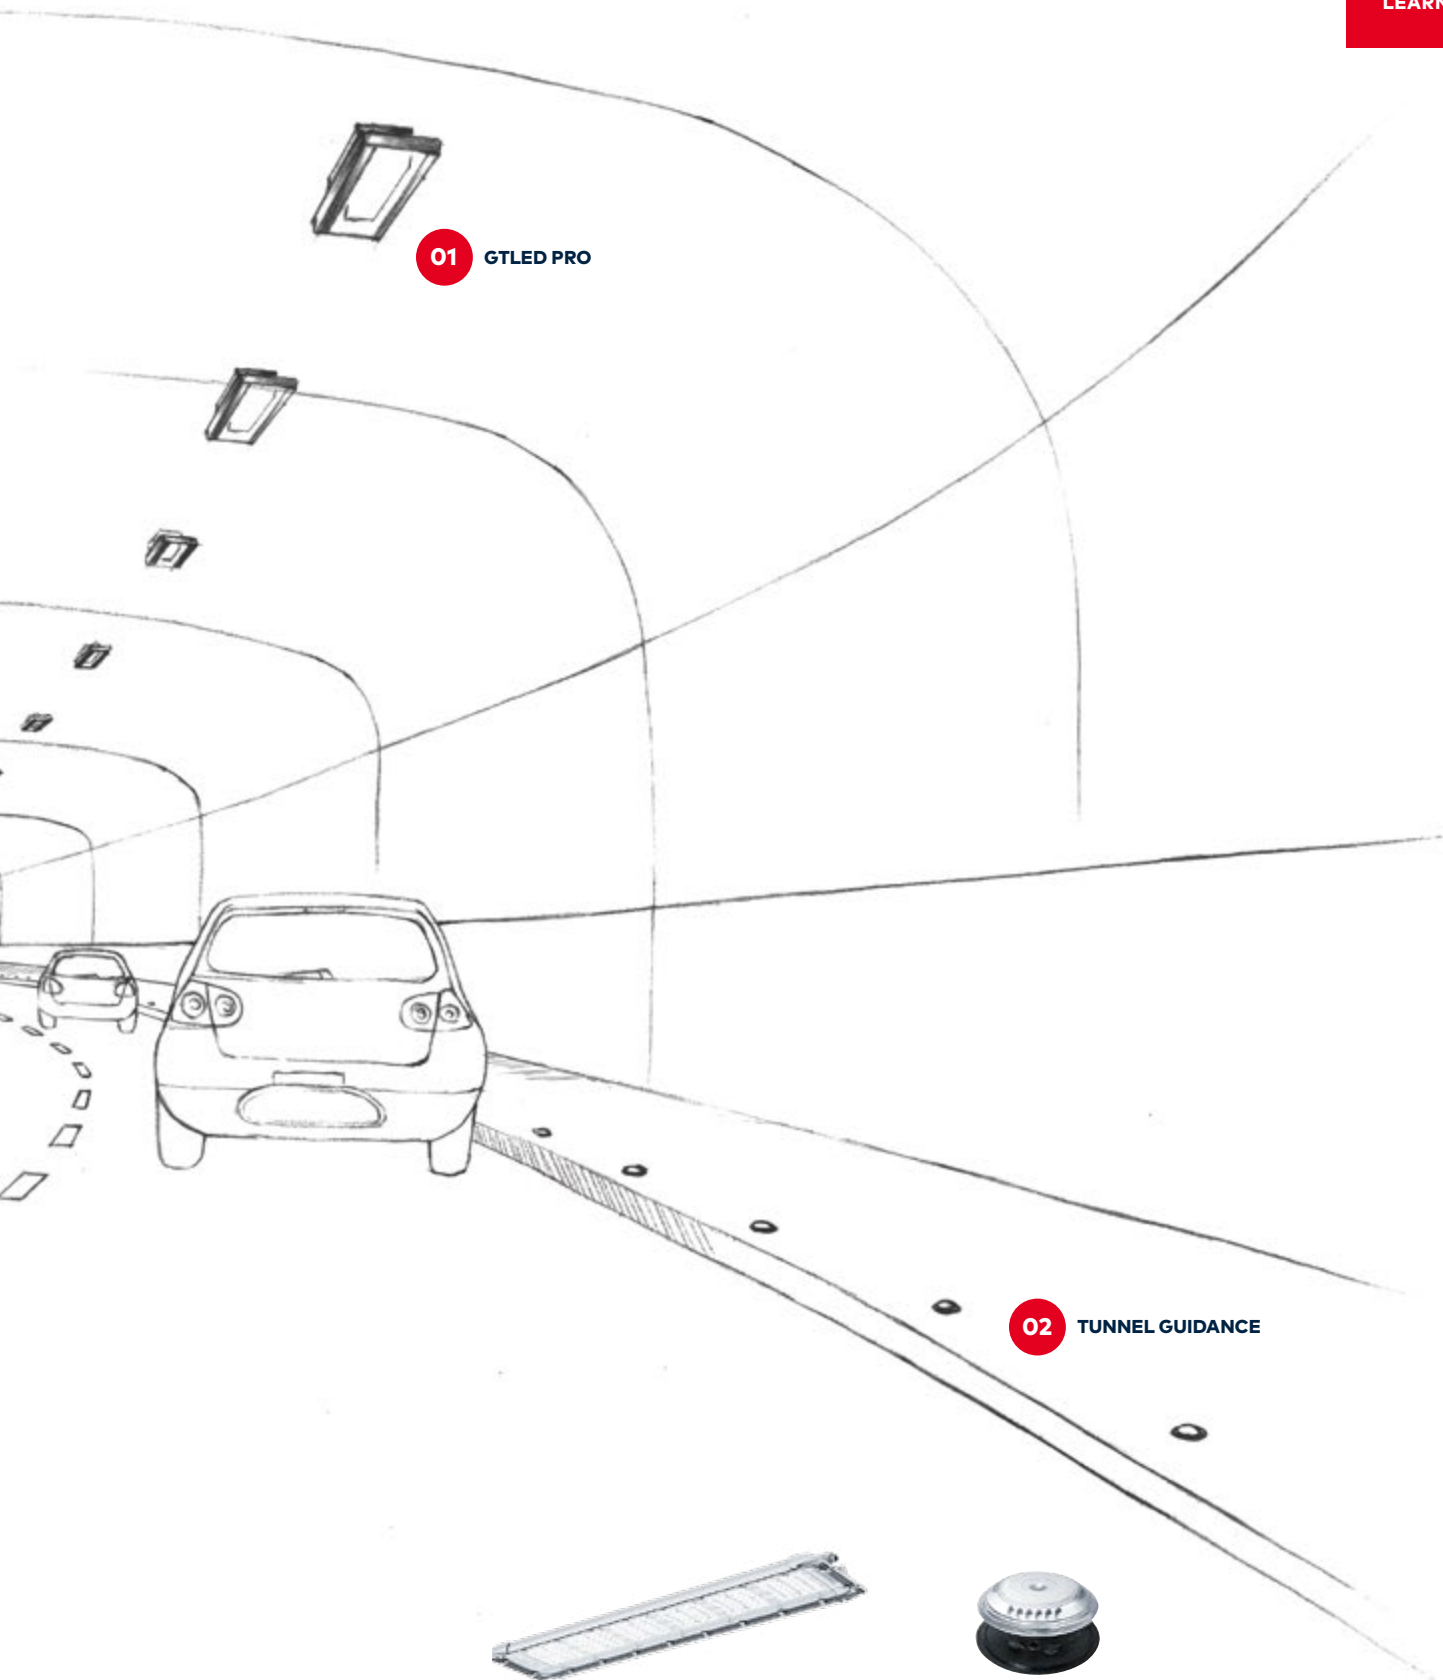

SCAN TO
LEARN MORE

01 GTLED PRO

02 TUNNEL GUIDANCE

01 GTLED PRO
LED tunnel luminaire with advanced optics for entrance, interior and exit zones.

02 TUNNEL GUIDANCE
Mounted in-ground to mark the way.

PRODUCT: GTLED PRO
EURASIA TUNNEL, ISTANBUL, TURKEY