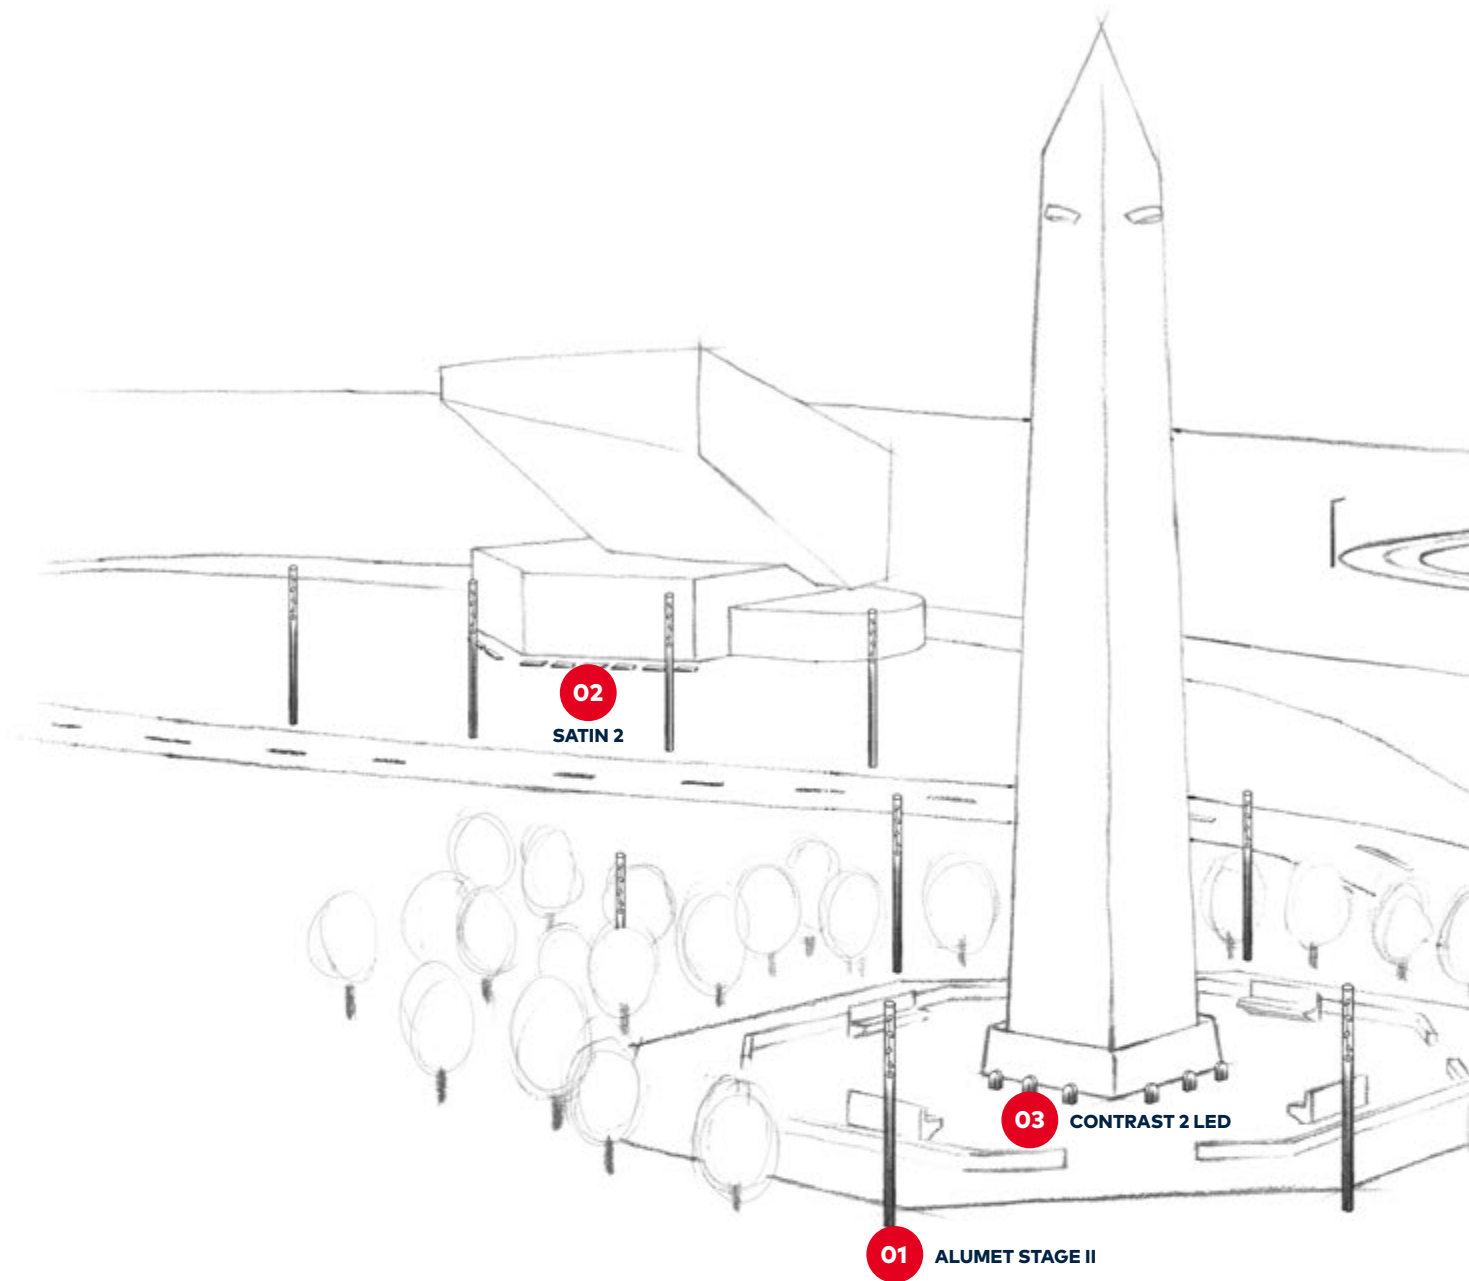

FOR FACADES MONUMENTS & BRIDGES

Great outdoor illumination that turns the city into a stage at night, setting the scene for memorable experiences.