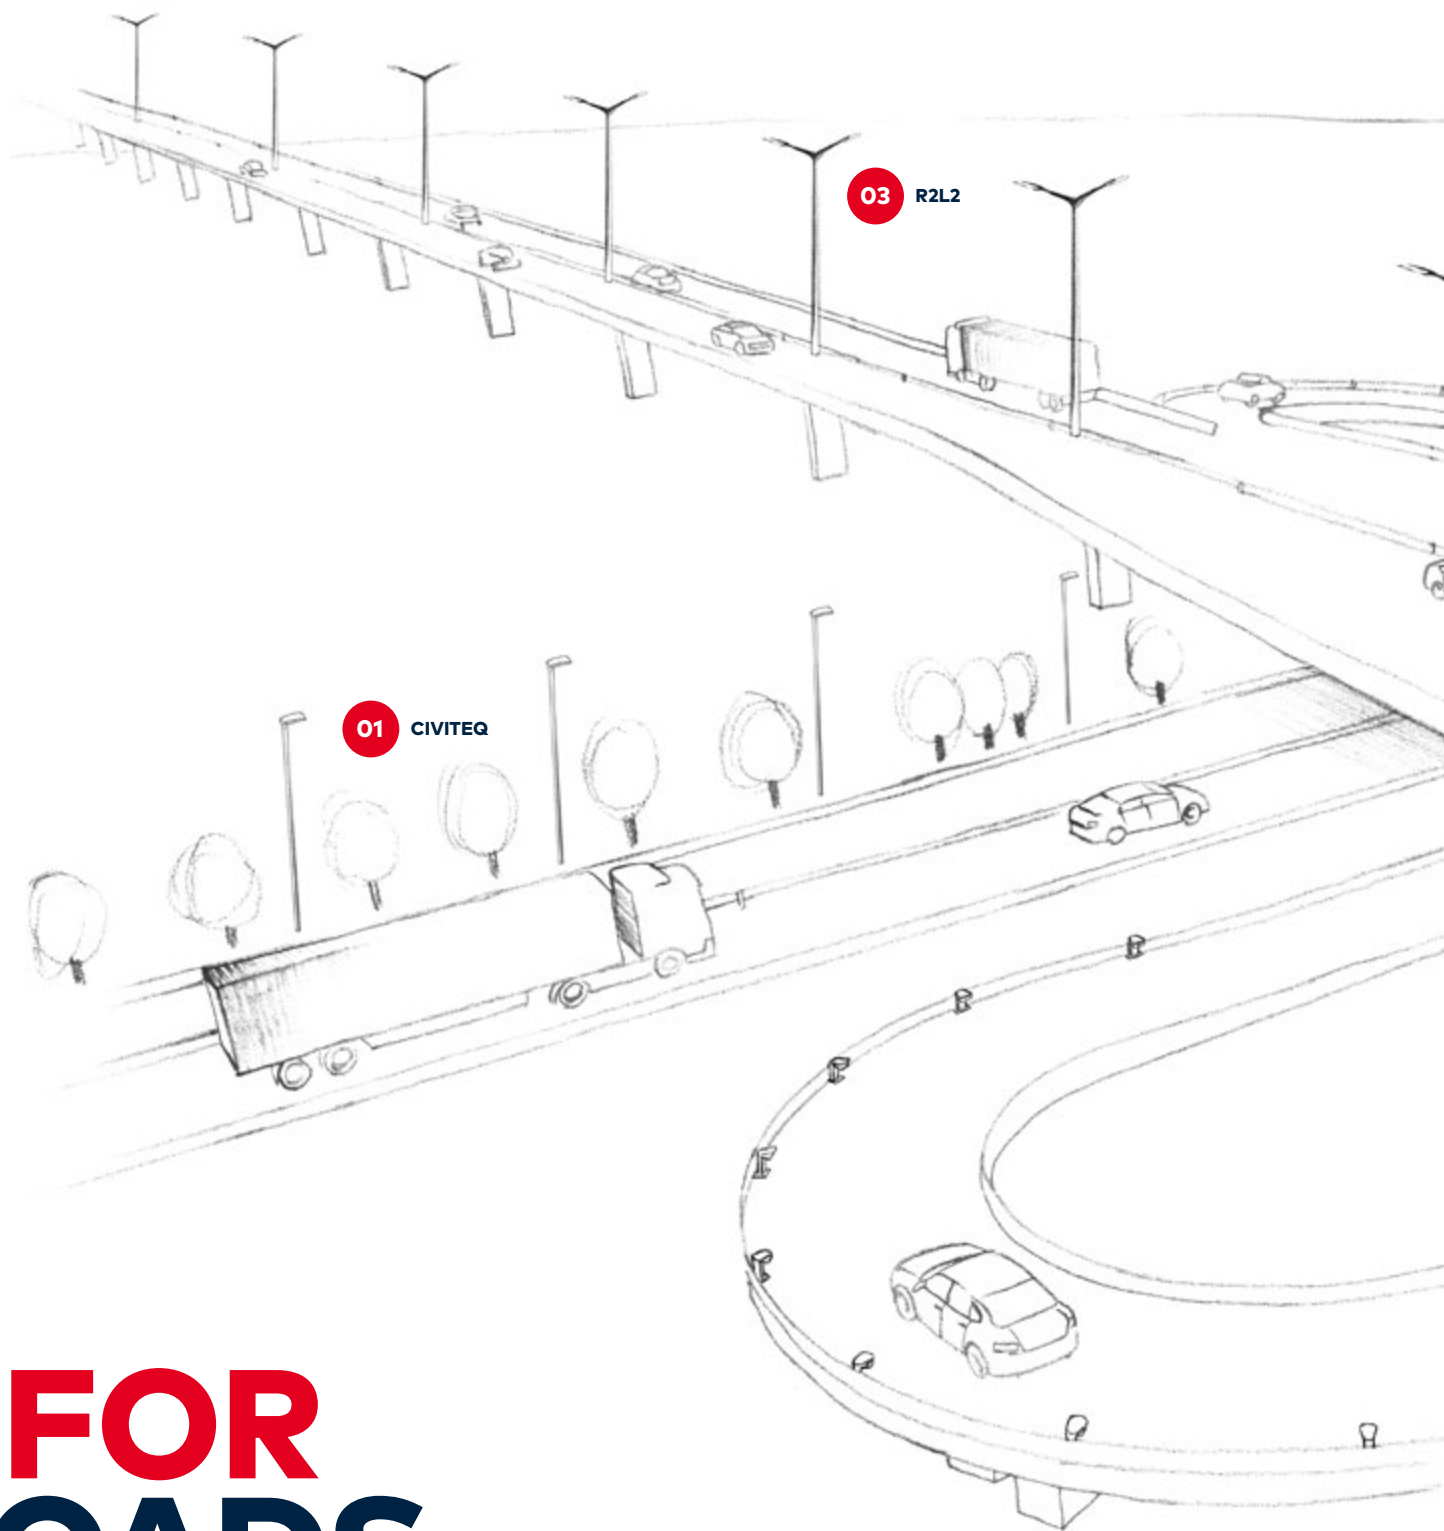

FOR ROADS

From major to minor roads and from intersections to bridges, the right lighting is essential for drivers, cyclists and pedestrians to orientate themselves and feel safe after dark.