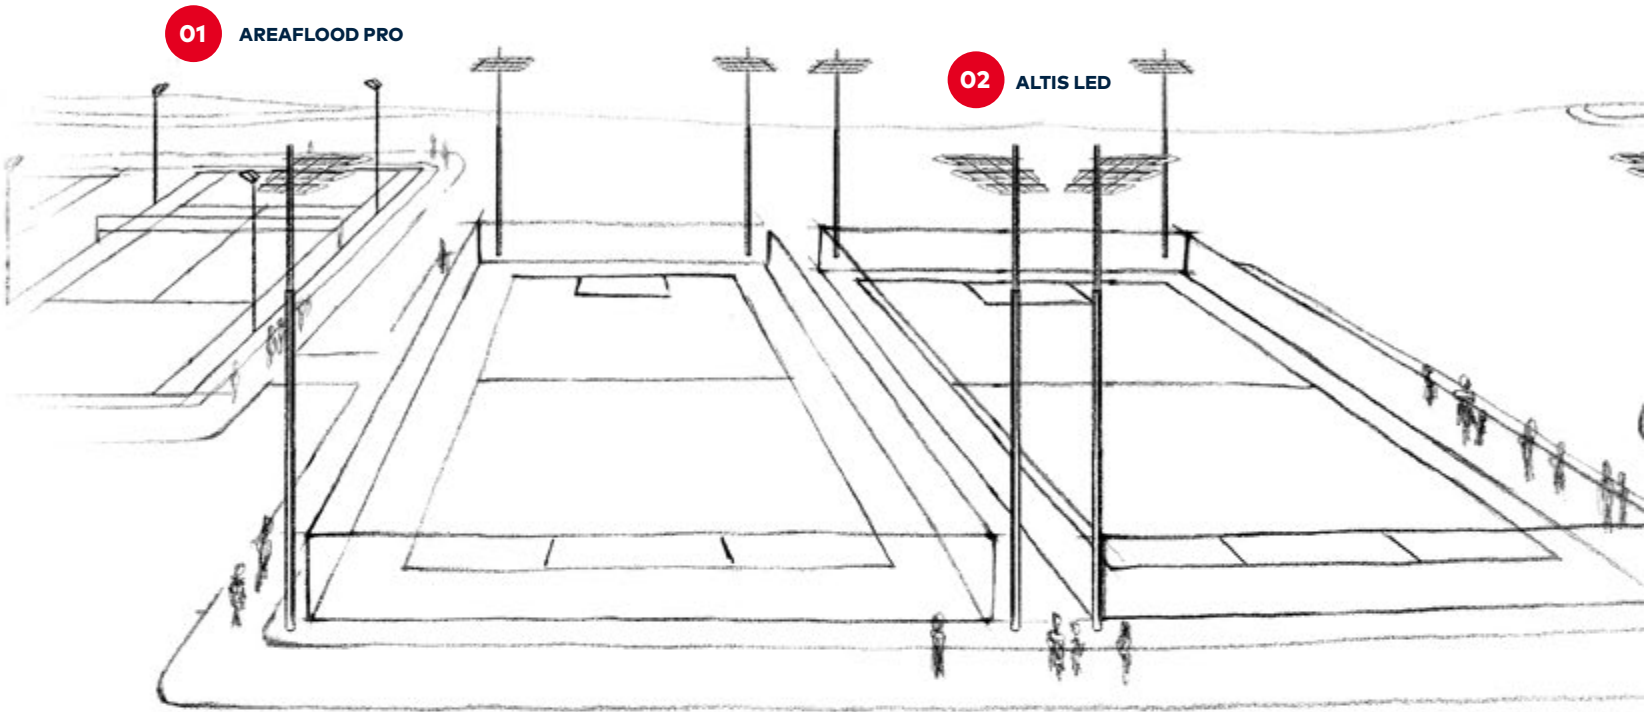

OUTDOOR LIGHTING INSPIRATION

PRODUCT: GTLED PRO
E18 BAMBLE TUNNEL, NORWAY

107

PRODUCT: GTLED PRO
SCENIC HILL TUNNEL, HONG KONG

OUTDOOR LIGHTING INSPIRATION

MSFD
274

THE WAY OF LIGHTING

FOR SPORTS