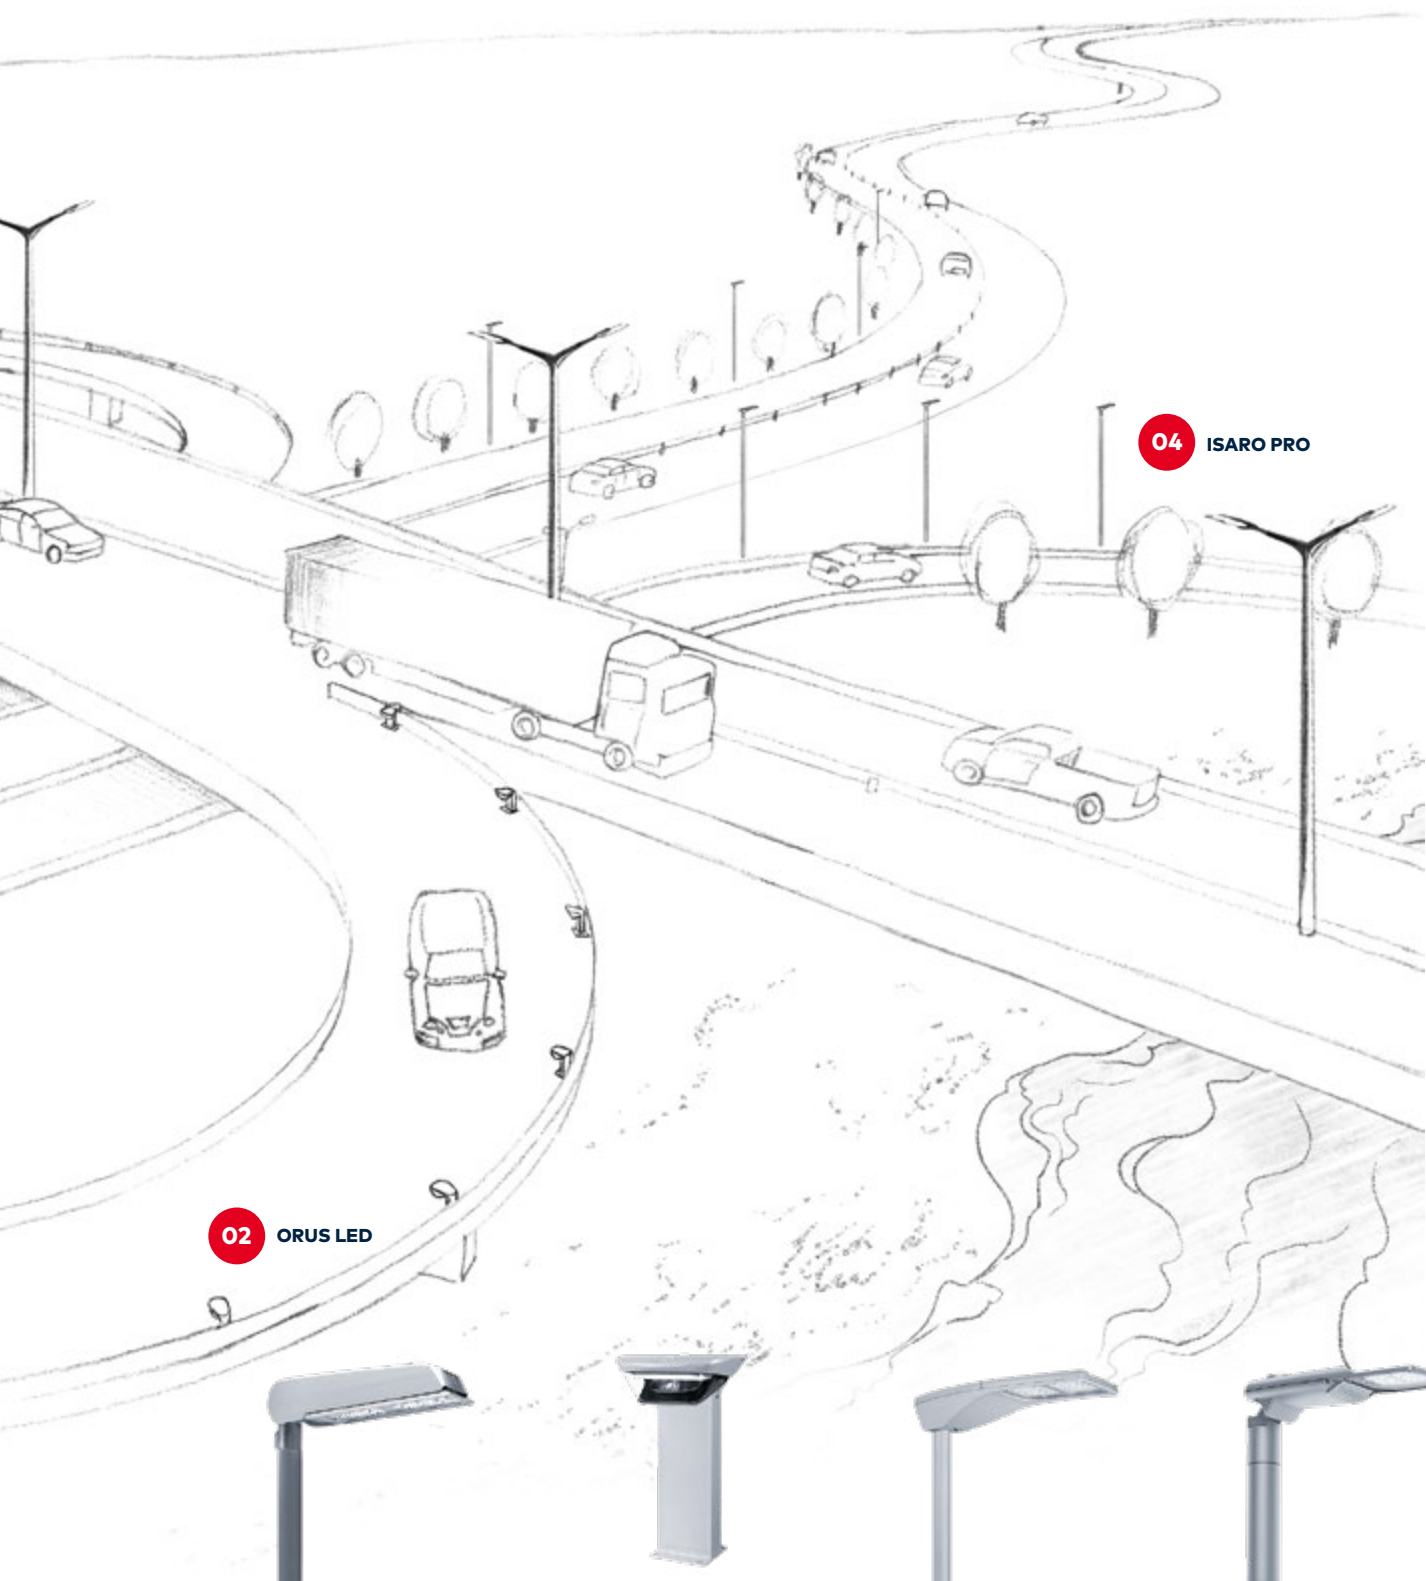

SCAN TO
LEARN MORE

02 ORUS LED

04 ISARO PRO

01 CIVITEQ
Award-winning and cost-effective road light solution.

02 ORUS LED
Innovative road lantern for low-level mounting.

03 R2L2
A complete family of lanterns with standout performance.

04 ISARO PRO
A range of optics and corrosion resistance for use in coastal areas.