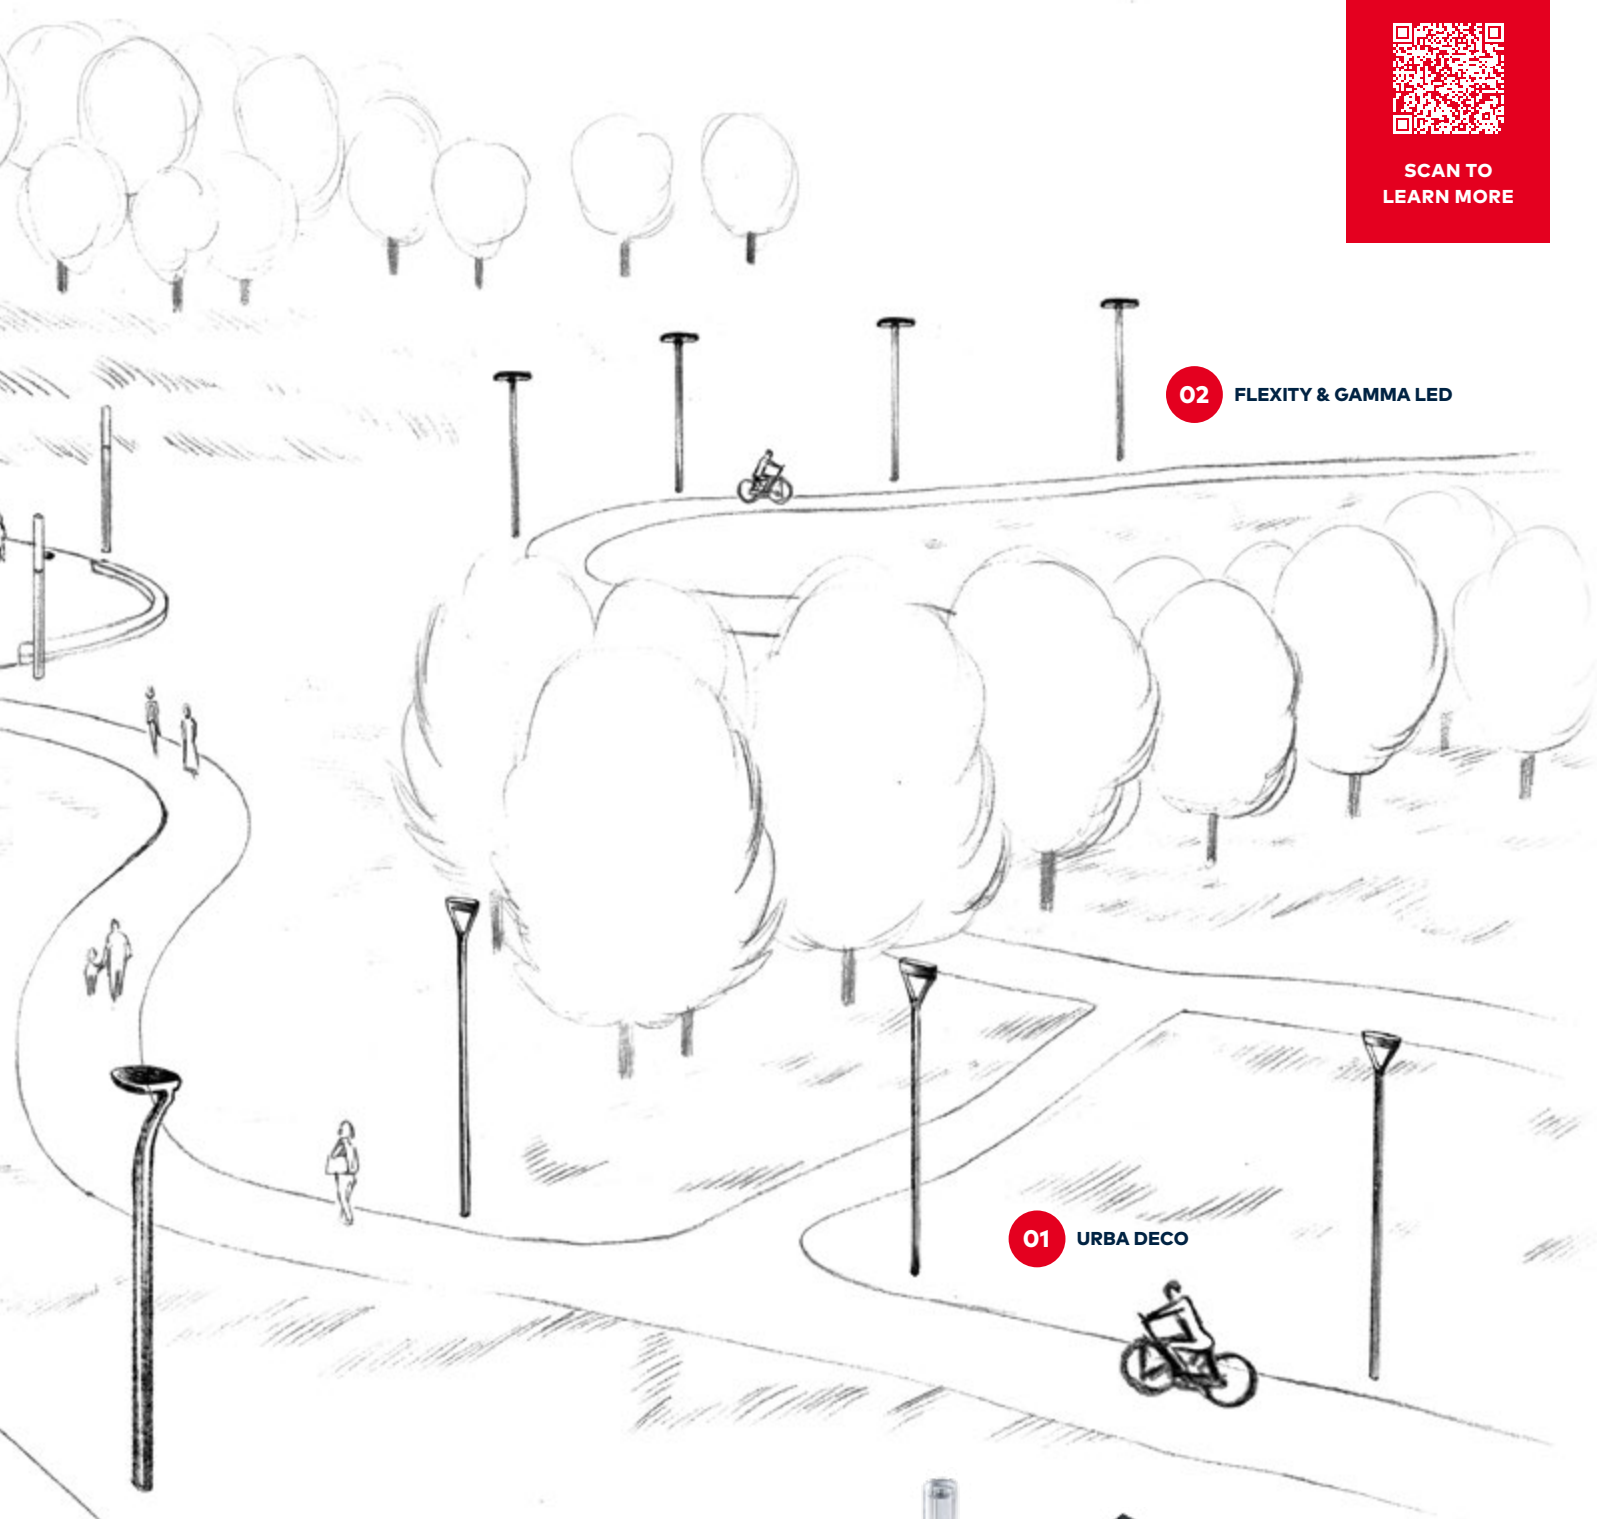

LIGHTING THE OUTSIDE WORLD

05 NIGHTSIGHT

04 ALUMET FAMILY

06 MICA

03 FLOW

FOR PARKS, PLAZAS & PROMENADES

The right lighting keeps these important outdoor social spaces accessible and vibrant at night.

SCAN TO
LEARN MORE

02 FLEXITY & GAMMA LED

01 URBA DECO

01 URBA DECO
Smart, sophisticated architectural lantern.

02 FLEXITY & GAMMA LED
Understated modern post-top lanterns.

03 FLOW
The outdoor luminaire that gives unique identity to the urban space.