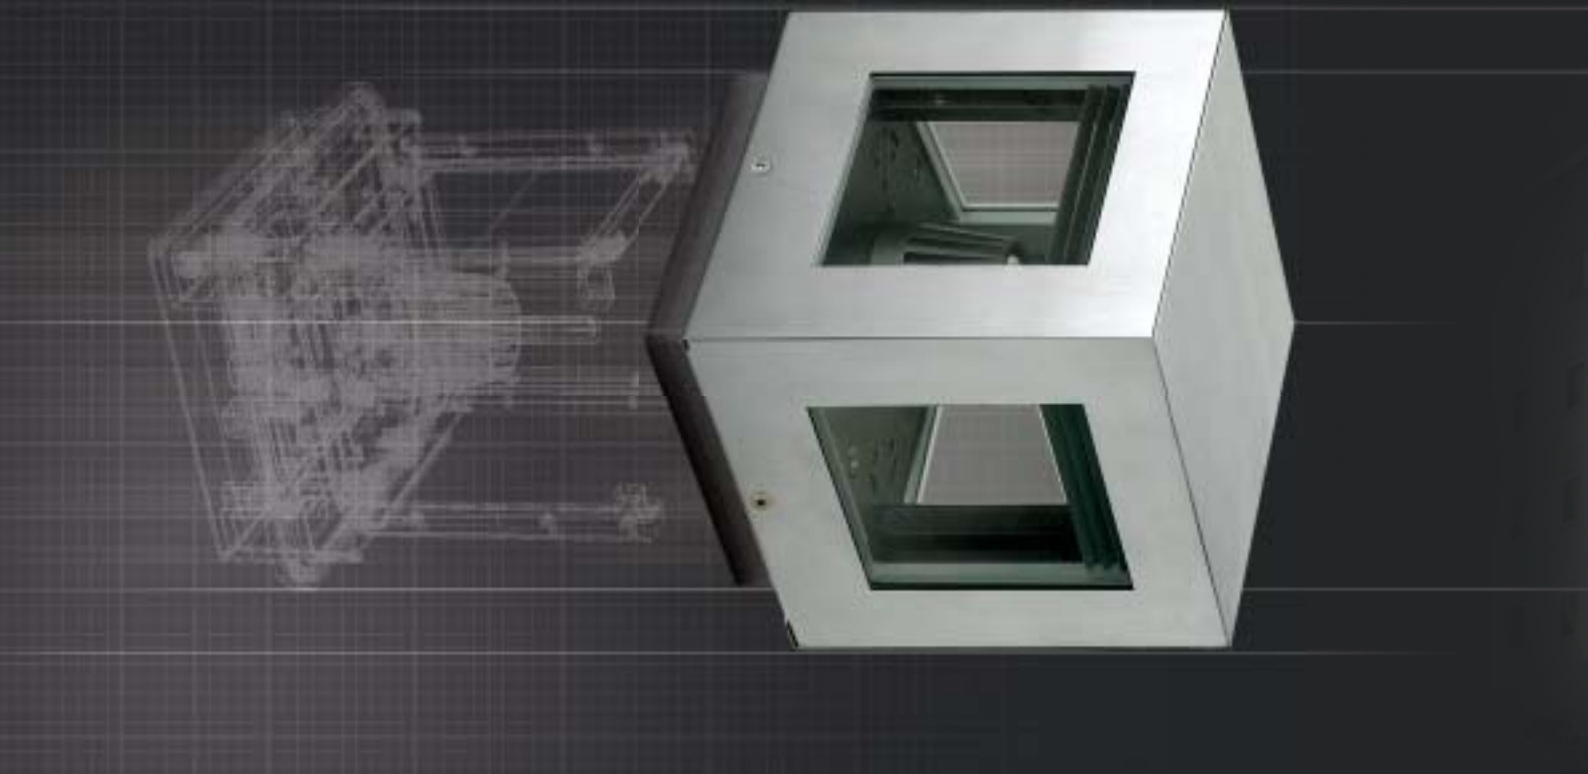

## Technology and style for a bright future

Since more than 30 years Goccia Illuminazione has been applying the most innovative methods for the improvement of its product. Goccia Illuminazione has reached a solid and high-level position in the field of exterior lighting equipment. The products, which are manufactured with constantly updated technologies, are well known in the European markets as well as in many other countries around the world. At the production site of 6500 sq. m. at

Poncarale, not far from Brescia in the Northern Italy, Goccia products are manufactured to the highest quality standards. In 1996 the company obtained the admission to ISO 9002 standards and in 2004 the admission to UNI EN ISO 9001 ed. 2000 standards, in order to guarantee the use of appropriate productive and commercial procedures. Any product in this catalogue is manufactured by Goccia in Italy.