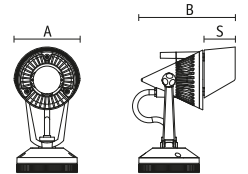

Colours **S**

CODE NO.	Description	A	B	S
4051 *	Shield only (Strike fitting is supplied separately)	109	177	57