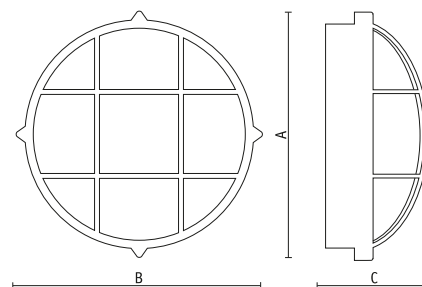

- Guard and housing in polycarbonate
- Opal polycarbonate diffuser, UV resistant
- Stainless steel allen key screws
- 99,8 polished aluminium reflector
- UV resistant spray painting
- Code 4493 1h Life
- Class I ▽
- IP 65 ⚡ ⚠ ⚠
- This series conforms to EN 60 598-1:04 European standards **CE**

Colours **GR** **BI**

CODE NO.	Magnum	W/L max	A	B	C
2395 *	+ E 27 Dulux EI	2x60W 2x23W/173 mm	350	350	160
2397 *		2G11 2x18W	350	350	160
2399 *	 Electronic ballast	Gx24q-4 2x26-32-42W	350	350	160
2392 *		2G10 2x36W	350	350	160
4493 *	Emergency 2G11	2x18W	350	350	160

Electronic ballast versions - see page 224
Code 2399: utilize only amalgam lamps