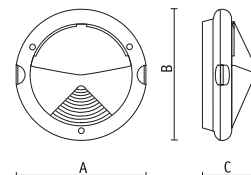

- Cover and housing in polycarbonate
- Opal glass diffuser
- Stainless steel cross-head screws
- 99,8 polished aluminium reflector for E27
- Silver ultem reflector for compact fluorescent lamps
- UV resistant spray painting
- Code 4467 1h Life - lamps included
- Class II for the whole range - only 4467 is in class I
- IP 54
- This series conforms to EN 60 598-1:04 European standards