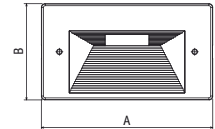

CODE NO.	Description	A	B	C
5467 *	Mask for 5440	190	74	6,5

- Covering masks in stainless steel 316 L
- Snap fastener + security screws
- Brushed and satin matt surface

Colours **IN**

CODE NO.	Description	A	B	C
5472 *	Mask for 5421 and 5425	137	77	7,5