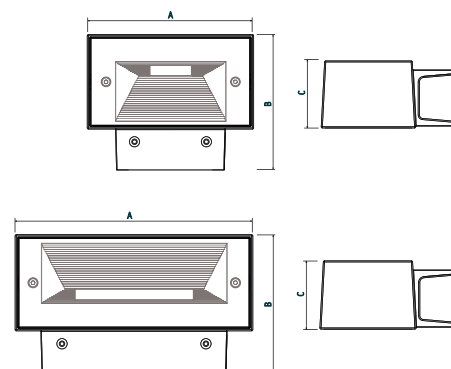

- Aluminium body
- Made to contain body 5430, 5435 or 5440 and its masks
- The body 5435 can be outwards or wallwards oriented
- Rear or side cable entry
- Through wiring allowed
- Terminal block incorporated
- Suitable to 12 mm $\varnothing$ wiring
- Pre-phosphochrome + UV resistant coating
- This series conforms to EN 60 439-1 standard **CE**