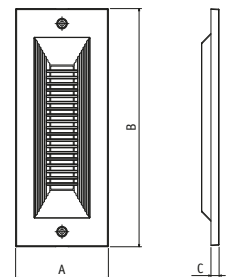

CODE NO.	Description	A	B	C
5466 *	Mask for 5440	74	190	6,5