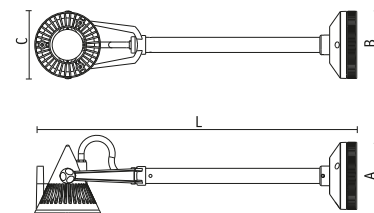

## Strike 2 with arm

goccia

- Housing, frame, bracket fork and base in die-cast aluminium. Arm in extruded aluminium
- Wiring incorporated
- Control gear incorporated in the base
- To be installed on wall or on the ground in gardens
- Lamps excluded
- Class II for the whole range
- IP 66
- This series conforms to EN 60 598-1:04 European standards