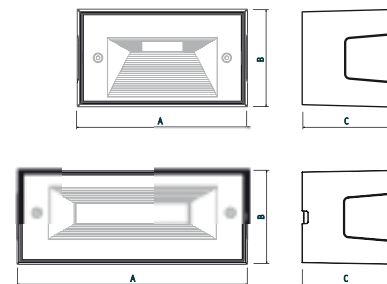

- Stainless steel plate with anchoring set
- To be installed with codes 5493-5494

NEW

CODE NO.	Description	D	H
5497	Plate with anchoring set	99	200

- Aluminium body
- Made to contain body 5430, 5435 or 5440 and its masks
- Rear or side cable entry
- Through wiring allowed
- Terminal block incorporated
- Suitable to 14 mm  $\varnothing$  wiring
- Pre-phosphochrome + UV resistant coating
- This series conforms to EN 60 439-1 standard **CE**