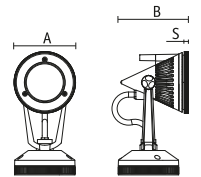

CODE NO.	Description	A	B	S
4654 *	Filter only (Strike fitting is supplied separately)	200	230	25

Shield and filter can be installed together with special screws.