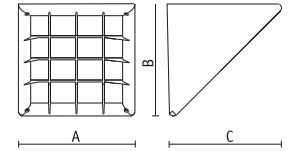

Colours **SI** **GR**

CODE NO.	Small Triangolo	W/L max	A	B	C
4160 *	E 27 Dulux EI	75W 11W/120 mm	195	193	193
4134 *	G23	2x7W	195	193	193
4163 *	G24d-1	2x13W	195	193	193