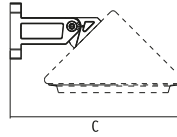

- Aluminium adjustable arms pair
- Can be installed on Multipla, Small, Midi, Maxi and Supermaxi
- New additional holes on the housing not required
- Mounting accessories inside
- Do not orient upwards
- 60° rotation allowed
- This series conforms to EN 60 598-1:04 European standards € €