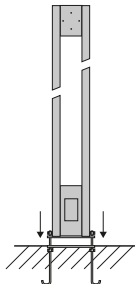

Colours GR

CODE NO.	Description	A	B	H
3349 *	☐ Post only	365	365	4000
3391 *	Ground plate + concreting anchors	360	360	500

Suitable to be installed with Large Triangolo in aluminium.

Code 3349

Code 3391