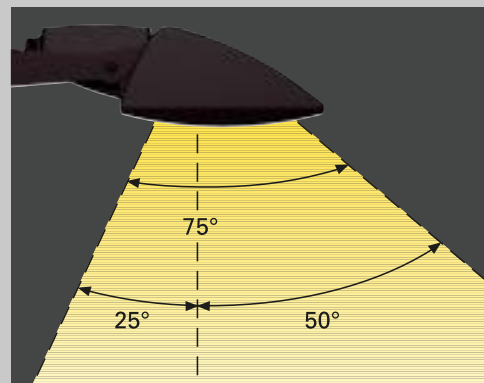

Onda Light: the innovative alternative.