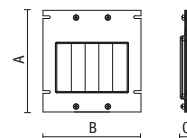

CODE NO.	Description	A	B	C
1091	Lens for 1 blade	108	113	8

CODE NO.	Description	A	B	C
1092	Lens for 5 blades	108	113	8

Thin masks (gobos)

- Thin steel masks to shape the light
- Color black