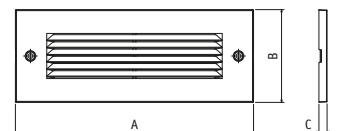

CODE NO.	Description	A	B	C
5467 *	Mask for 5440	190	74	6,5

- Covering masks in stainless steel 316 L
- Snap fastener + security screws
- Brushed and satin matt surface

Colours **IN**

CODE NO.	Description	A	B	C
5472 *	Mask for 5421 and 5425	137	77	7,5