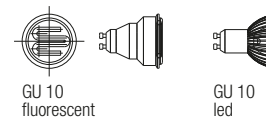

Strike 1 with arm

goccia

- Housing, frame, bracket fork and base in die-cast aluminium. Arm in extruded aluminium.
- Wiring incorporated
- To be installed on wall or on the ground in gardens
- Lamps not included
- Class II for the whole range
- IP 66
- This series conforms to EN 60 598-1:04 European standards

Colours

CODE NO.	Strike 1 with arm	A	B	C	L
4605 *	Universal GY 6,35 50W/12V GU 5,3 50W dichroic 12V	110	110	109	527

GY 6,35 10° the standard - 38° on request

GU 5,3 dichroic lamp available on the market with 10°-24°-38°-60° angle beam

220-250V supply with IP66 electronic transformer incorporated in the base.

CODE NO.	Strike 1 with arm	A	B	C	L
4607 *	Universal GU 10 50/230V GZ 10	110	110	109	527

GU 10 halogen 25°-50° - GZ 10 dichroic 25°-50°

Alternative lamps allowed

Max. dimensions

CODE NO.	Strike 1 with arm	A	B	C	L
4648 *	Metal halide GU 6,5 20W	165	110	109	559
4606 *	Metal halide GU 6,5 35W	165	110	109	559

GU 6,5 12° the standard - 40° on request

Electronic ballast incorporated.

Strike 1 LED with arm

goccia

Colours

CODE NO.	Strike 1 LED with arm	A	B	C	L
4608 *	8,4W 600 lumen	110	110	109	527

30° - 45° angle beam on request. Light tonality: 6000° K . 3000° K warm on request.