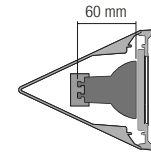

Strike 1 with arm

goccia

- Housing, frame, bracket fork and base in die-cast aluminium. Arm in extruded aluminium.
- Wiring incorporated
- To be installed on wall or on the ground in gardens
- Lamps not included
- Class II for the whole range
- IP 66
- This series conforms to EN 60 598-1:04 European standards

Colours

CODE NO.	Strike 1 with arm	A	B	C	L
4605 *	Universal GY 6,35 50W/12V GU 5,3 50W dichroic 12V	110	110	109	527

GY 6,35 10° the standard - 38° on request

GU 5,3 dichroic lamp available on the market with 10°-24°-38°-60° angle beam

220-250V supply with IP66 electronic transformer incorporated in the base.

CODE NO.	Strike 1 with arm	A	B	C	L
4607 *	Universal GU 10 50/230V GZ 10	110	110	109	527

GU 10 halogen 25°-50° - GZ 10 dichroic 25°-50°

Alternative lamps allowed

Max. dimensions

CODE NO.	Strike 1 with arm	A	B	C	L
4648 *	Metal halide GU 6,5 20W	165	110	109	559
4606 *	Metal halide GU 6,5 35W	165	110	109	559

GU 6,5 12° the standard - 40° on request

Electronic ballast incorporated.

Strike 1 LED with arm

goccia

Colours

CODE NO.	Strike 1 LED with arm	A	B	C	L
4608 *	8,4W 600 lumen	110	110	109	527

30° - 45° angle beam on request. Light tonality: 6000° K . 3000° K warm on request.