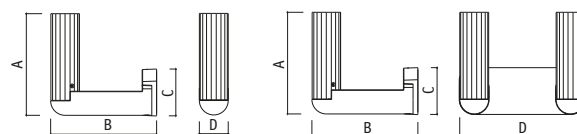

CODE NO.	Description	A	B	C	D
5511 *	Single wall-arm	180	180	70	60
5515 *	Double wall-arm	180	190	95	260

Arm only, I-LUX fitting supplied separately

Spike

- Technopolymer body
- Small blocking bars incorporated

CODE NO.	Description	H
5505	Spike	450

Plate with anchoring set

- Stainless steel plate with anchoring set
- Suitable for 3501-3502-3503

CODE NO.	Description	D	H
5519	Plate with anchoring set	99	200

Adaptor

- Primary aluminium
- To be installed on any pole 60 mm diameter

CODE NO.	Description	A	H
5507	Adaptor for 60 mm diameter pole	67	30