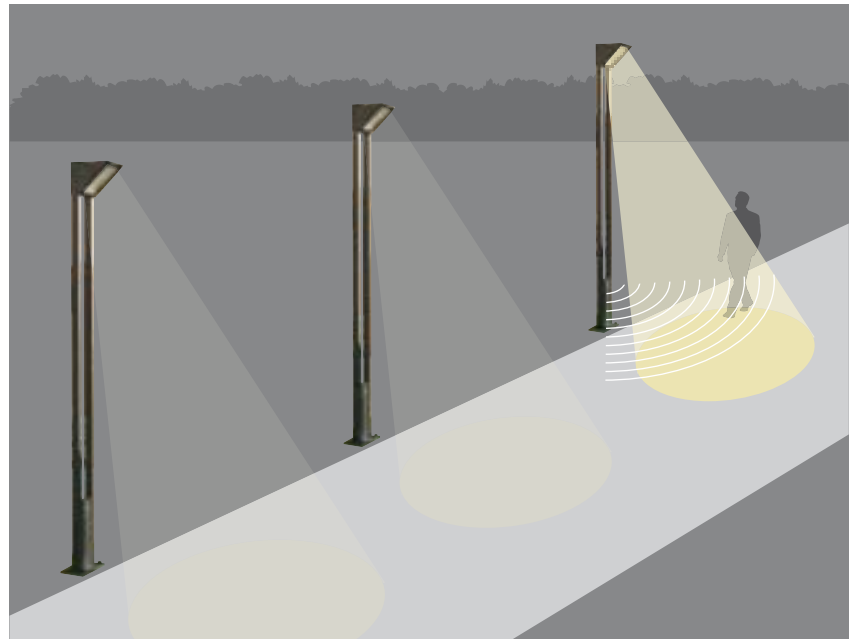

### Triangolo City with arms and Large Triangolo fittings in aluminium only

One arm

Two arms

Two corner arms

With **Triangolo City Corridor** the energy saving meets the public architectural environments. Thanks to a pir sensor settled on the base of the pole, compatible with the control gear incorporated in the luminaries, the systems gives 10% of the light available, but when somebody enters in the area the light comes on the maximum value. The pir sensor offers three regulations: area detection, daylight to avoid the use during the day and switching time. Pir Sensor and control gear of the luminaries are compatible.