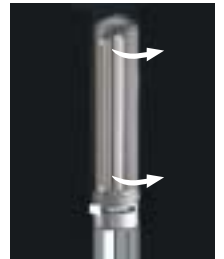

**Adjustable
anti-dazzling
reflector.**