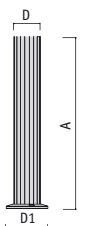

CODE NO.	Description	A	D	D1
3511 *	AISI 316L stainless steel pole	375	60	100
3512 *	AISI 316L stainless steel pole	975	60	100
3513 *	AISI 316L stainless steel pole	1875	60	100

Pole only, I-LUX fitting supplied separately