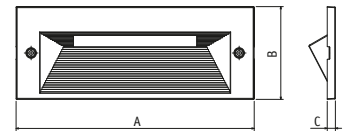

CODE NO.	Description	A	B	C
5464 *	Mask for 5435	190	74	6,5