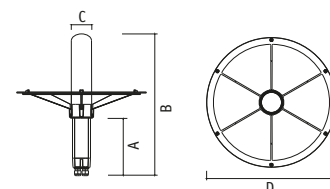

- Clear polycarbonate diffuser
- Wiring box in self-extinguishing polymer
- Spokes in primary aluminium, corrosion resistant clear finish
- To be installed on I-DEA/I-LUX poles or on any pole 60 mm diameter
- Through wiring allowed
- IP 65 $\blacklozenge$ $\blacktriangle$ $\blacktriangle$
- $\square$ Class II
- Made according to EN 60 598-1:04 standard $\text{C}\text{€}$

Colours **IN**

CODE NO.	Lamp housing	A	B	C	D
5541 *	$\square$ E 27 18-23-33 W	169,5	417,5	60	382