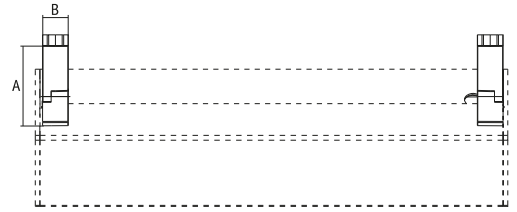

- Aluminium adjustable arms pair
- Can be installed on Multipla, Small, Midi, Maxi and Supermaxi
- New additional holes on the housing not required
- Mounting accessories inside
- Do not orient upwards
- 60° rotation allowed
- This series conforms to EN 60 598-1:04 European standards € €