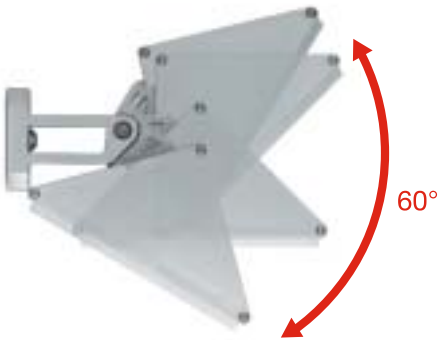

Snap bracket
for ceiling fixing

Colours **SI** **NE**

CODE NO.	Description	A	B
5091 *	Snap bracket for ceiling fixing	40	100

Midi-Maxi: 1 bracket only
Supermaxi: 2 brackets

Bracket only, lighting fitting supplied separately.