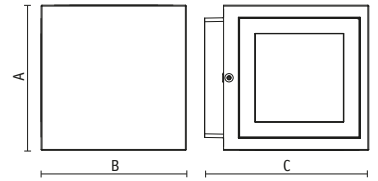

- Aluminium housing
- Milled and tempered glass - frame level
- 1/2/4 windows
- Electronic ballast inside for 20W and 35W metal halide
- 1/2/4 led units 500mA 4,7W 380 lumen each
- Color rendering CRI 85
- 220-250V 50-60Hz led driver inside
- Life: 50.000 h with max decreasing of 30%
- IP 65 - Class II
- Conforms to EN 60598-1:04

70°

70°