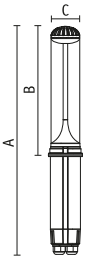

Colours

CODE NO.	I-Mago	A	B	C
5500 *	led 6,5W 440 lumen	415	255	60