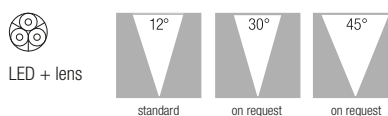

## Strike 1 with curved arm

goccia

- Housing, frame, bracket fork and base in die-cast aluminium. Arm in extruded aluminium.
- Wiring incorporated
- To be installed on wall or on the ground in gardens
- Lamps not included
- Class II for the whole range
- IP 66
- This series conforms to EN 60 598-1:04 European standards