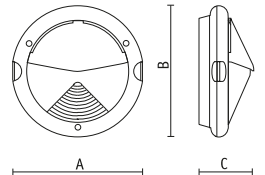

Round Gong with cover

goccia
LUMINOSITÀ

Maintained lighting (Illumination + Emergency)

Colours **SI** **GR** **BI**

CODE NO.	Round Gong	A	B	C
4467 *	2G7 2x9W	277	277	118