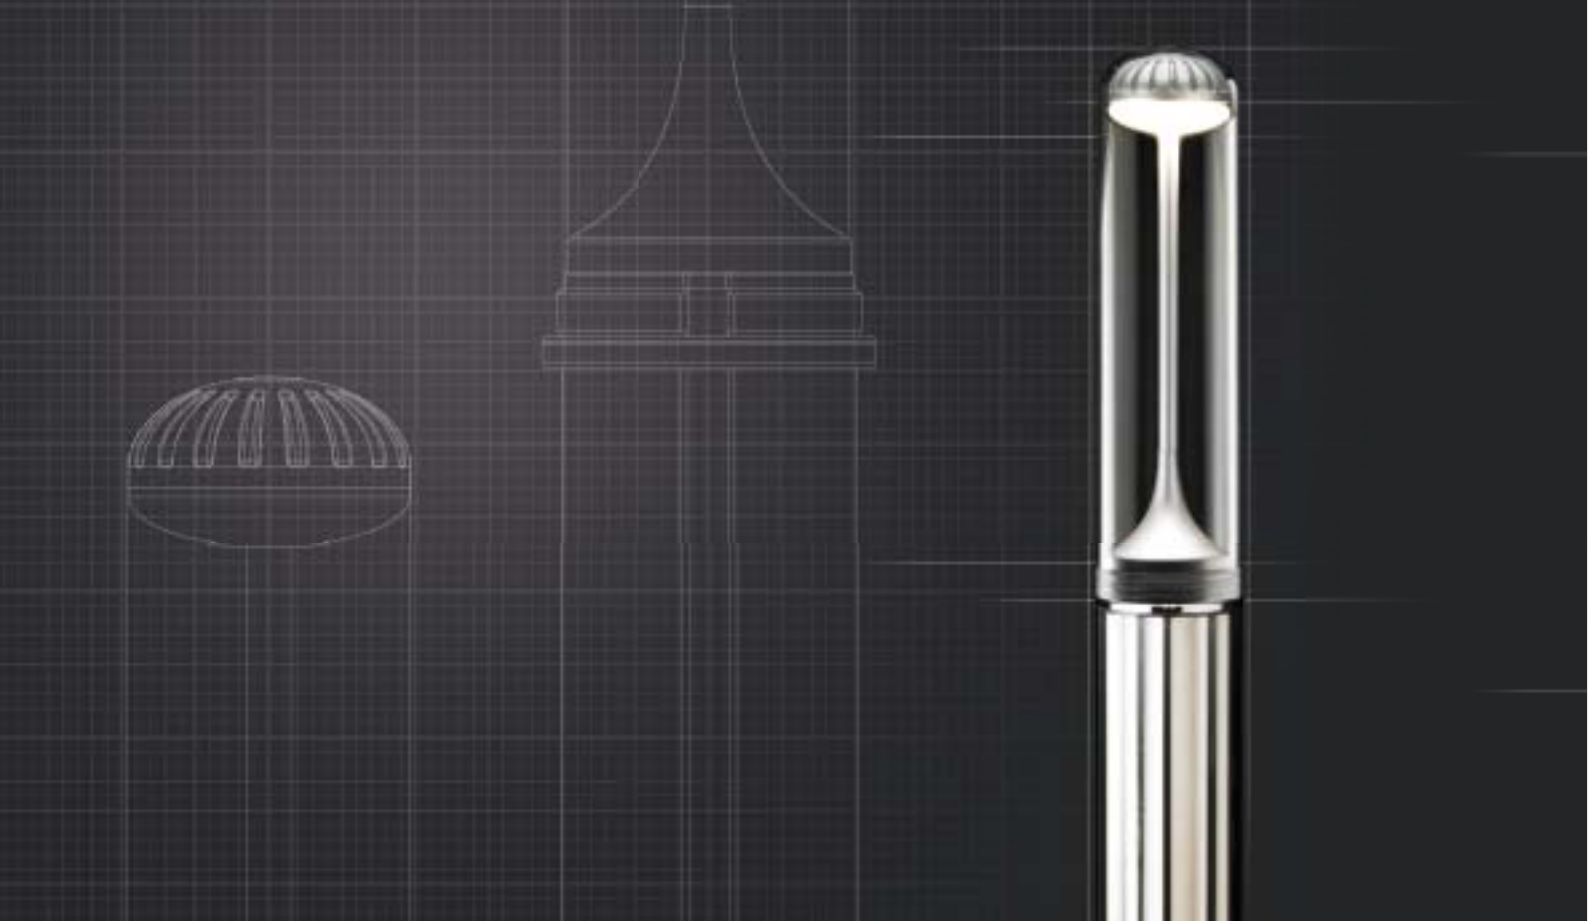

## Technology and style for a bright future

Since more than 30 years Goccia Illuminazione has been applying the most innovative methods for the improvement of its product. Goccia Illuminazione has reached a solid and high-level position in the field of exterior lighting equipment. The products, which are manufactured with constantly updated technologies, are well known in the European markets as well as in many other countries around the world. At the production site of 6500 sq. m. at

Poncarale, not far from Brescia in the Northern Italy, Goccia products are manufactured to the highest quality standards. In 1996 the company obtained the admission to ISO 9002 standards and in 2004 the admission to UNI EN ISO 9001 ed. 2000 standards, in order to guarantee the use of appropriate productive and commercial procedures. Any product in this catalogue is manufactured by Goccia in Italy.