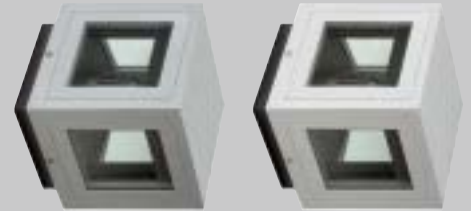

Cube with one window. Suitable to any light direction.

Cube with two opposite windows. To be oriented towards up/down, left/right or 45°

Cube with 4 windows

The lighting fittings are available in primary aluminium, finished in three attractive colors - light grey, matt white and graphite - and in AISI 316L stainless steel.