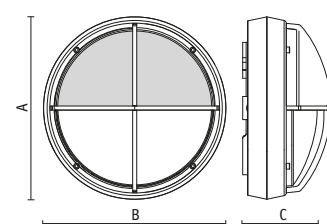

CODE NO.	Docks with eyelid				A	B	C
9051 *		E27	75W	L max = 180	268	268	129
9052 *		G23	2x9W		268	268	129
9053 *		G24d-3	26W		268	268	129
4409 *		Emergency	2G7	2x9W	268	268	129