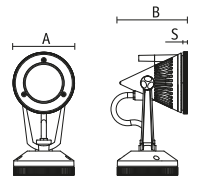

CODE NO.	Description	A	B	S
4053 *	Filter only (Strike fitting is supplied separately)	109	125	12

Shield and filter can be installed together with special screws.