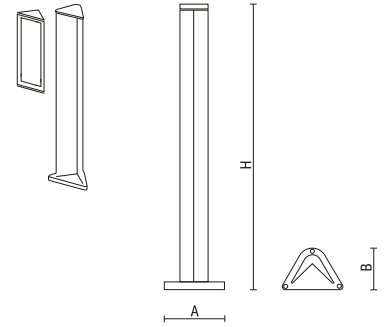

- Post in extruded aluminium
- Base and top cover in die-cast aluminium
- No protrusion
- Pre-phosphochromed UV resistant painting
- Post only, Small, Midi, Maxi & Supermaxi fittings are supplied separately
- Rubber plate against corrosion under the base
- This series conforms to EN 60 598-1:04 European standards **CE**

Colours **SI** **NE**

CODE NO.	Description	A	B	C
3701 *	For 13-18-26-36W Dulux fittings	218	150	580
3702 *	For 18-26-36-2x36W and T5 fittings	218	150	1035