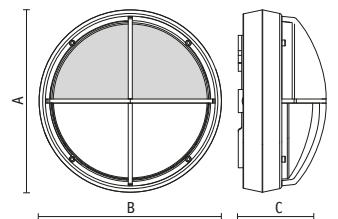

CODE NO.	Docks with eyelid	A	B	C
9031 *	E27 75W L max = 180	268	268	129
9032 *	G23 2x9W	268	268	129
9033 *	G24d-3 26W	268	268	129
4406 *	Emergency 2G7 2x9W	268	268	129