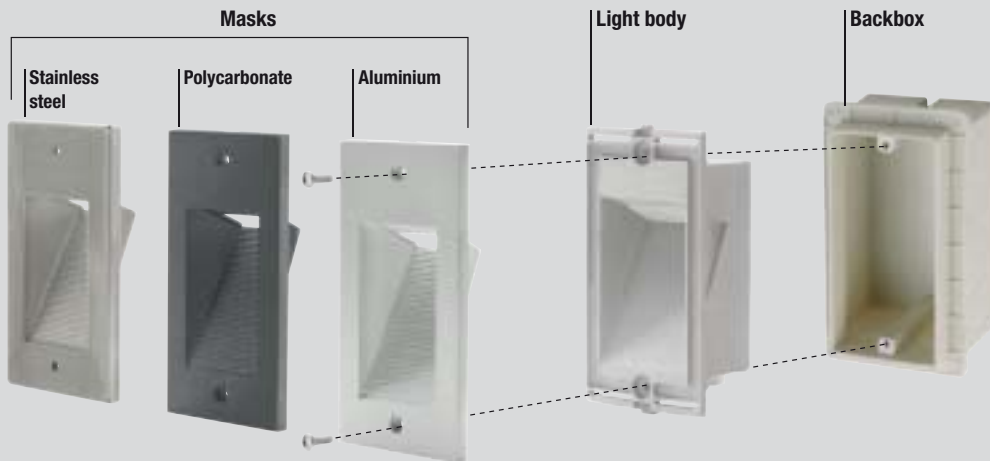

## Quantum posts

**Quantum** is a new range of recessed lighting fittings for outdoors planned to contain very efficient power leds. A new innovative concept offering significative options.

**Small size:** the light body, small and shallow, as result of a careful design of miniature shape, contains a well dimensioned thermic heat sink and the transformer 220-250 V / 12V. It allows to install Quantum in a normal and easy 220-250V power line. The backboxes are small and shallow as well.

**Maximum modularity:** you can achieve the final look covering the light body with a wide range of masks in polycarbonate, aluminium different colors, or in matt finish stainless steel 316 L.

**Different angle beam available:** the light body shapes offer many types of lighting distributions and permit to choose the best light for your environment.

# Quantum. New recessed lighting technology.

Easy and practical to install: the light body can be dressed by different types of Masks.

Five light bodies, three for the short backboxes and two for the long ones, contain the transformer and **can be connected to the 230V power line** (or 12V on request). Complete the lighting fitting and dress the body with Masks in the material you'll think right: the precious stainless steel 316 L, the aluminium in three different colors or the more economical polycarbonate.

## The right light.

The inclined light shapes are made to push the light towards the ground: not to lose any lumen and to avoid any dazzling. The vertical versions distribute forward the light, the horizontal versions enlarge the angle beam and allow to increase the spacing between two lamps.