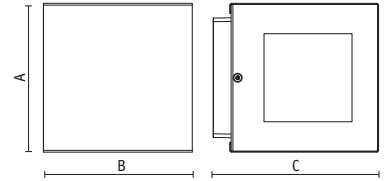

- AISI 316L Stainless Steel structure
- Die-cast primary Aluminium inside
- 1/2/4 windows
- Electronic ballast inside for 20W and 35W metal halide
- 1/2/4 led units 500mA 4,7W 380 lumen each
- Color rendering CRI 85
- 220-250V 50-60Hz led driver inside
- Life: 50.000 h with max decreasing of 30%
- IP 65 - Class II
- Conforms to EN 60598-1:04

70° 70°