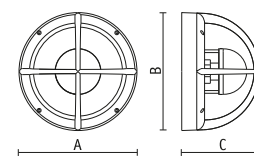

Colours **SI** **AN**

CODE NO.	Large Round Kasko	W/L max	A	B	C
8935 *		E 27 Dulux EI	100W 15W/128 mm	260	171
8937 *		Gx24d-2	18W	260	171

Code 8935: opal lamp recommended.

! Energy saving lamps for code 8935.