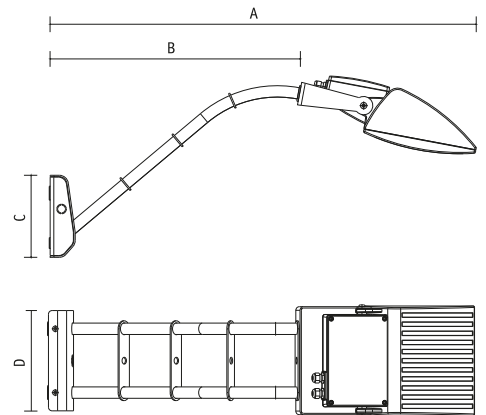

Onda Light wall arm

goccia

- Wall arm in aluminium construction
- Base in steel
- Wiring box in the base
- Through wiring allowed
- Complete with installation accessories
- ☒ Class II – double insulation
- This series conforms to EN 60 598-1:04 European standards

Colours **GC** **GR**

CODE NO.		Description	A	B	C	D
4022 *	☒	Wall arm	935	397,5	180	220

Arm only, Onda Light fitting is supplied separately