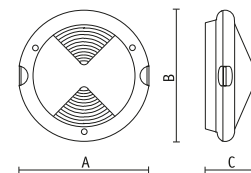

- Ring and housing in polycarbonate
- Opal glass diffuser
- Stainless steel cross-head screws
- 99,8 polished aluminium reflector for E27
- Silver ultem reflector for compact fluorescent lamps
- UV resistant spray painting
- Code 4465 1h Life - lamps included
- Class II for the whole range
- Only 4465 - 6411 are in Class I
- IP 54
- This series conforms to EN 60 598-1:04 European standards

Colours

CODE NO.	Round Gong	W/L max	A	B	C
6410 *	E 27 Dulux EI	75W 20W/145 mm	277	277	111
6418 *	G23	2x9W	277	277	111
4465 *	Emergency	2G7	277	277	111

- Lamps individual control

CODE NO.	Round Gong	W/L max	A	B	C
6411 *	+ E 27 + E 14	75W + 25W	277	277	111
6413 *	+ E 14 + G23	60W + 9W	277	277	111
6419 *	G23	9 + 9W	277	277	111