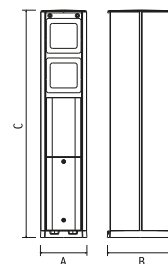

- Aluminium structure base and head
- UV resistant graphite finish
- Two spring-loaded panels containing two German standard sockets from the Living International, Light and Light Tech series by BTicino
- Two additional BTicino spring-loaded panels for four additional units
- Space for optional LED lighting unit by Goccia Illuminazione
- Two switching boxes complete with terminal board
- IP 55
- Made according to EN 60 439-1 CE

Colours GR

CODE NO.	Description	A	B	C
5301 *	Structure - 2 German standard power sockets - 8 units	102	146	497

Industrial CEE 17 sockets 230V/380 V on request