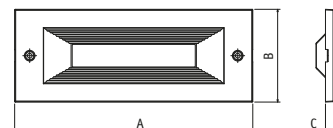

CODE NO.	Description	A	B	C
5455 *	Mask for 5440	190	74	6,5