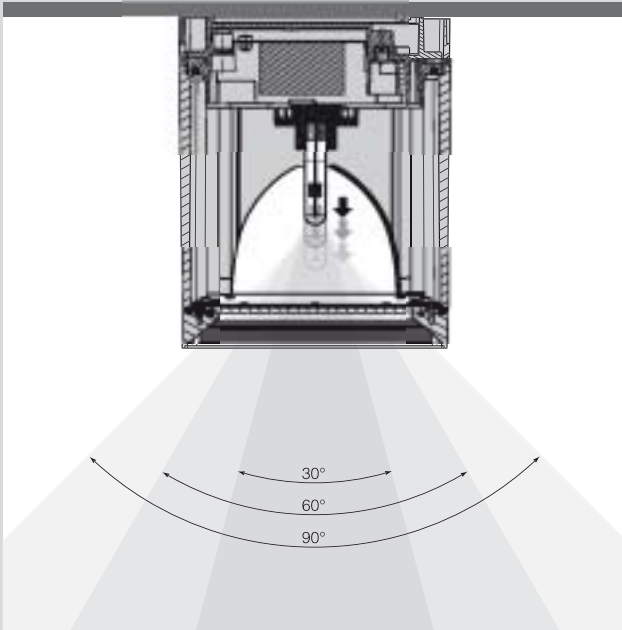

Lux Shower. High efficiency

The lampholder is suitable to be fixed in three different positions for three different lighting angle beams.

Thanks to the pure optical lens inside the power led version offers a wide range of interesting angle beams (see the page in the other side).