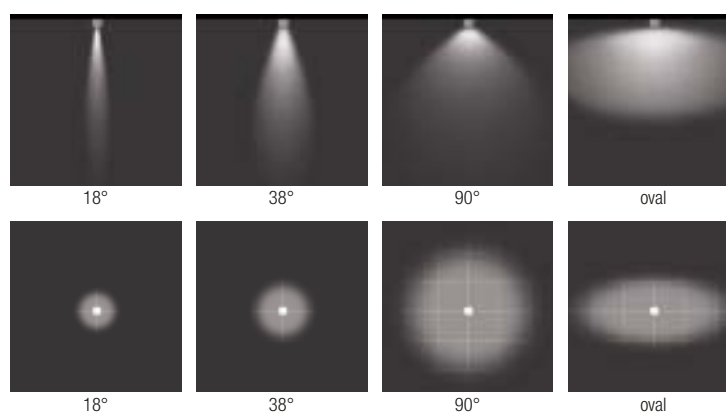

- Housing, frame, bracket fork and base in die-cast aluminium
- Arm in extruded aluminium
- Stainless steel screws
- Driver 220-250V incorporated
- 3 LED x 13W - 700 mA - 3000 lumen
- CRI Color rendering 85
- 3500° K Tonality
- Life: 50.000 h. with 30% max decreasing
- Class II IP 66
- This series conforms to EN 60 598-1:04 European standards

Colours

CODE NO.	Strike 2 LED with arm			A	B	C	L
4623 *		3x13W	3000 lumen	190	190	200	985

18° angle beam. Other angle beam on request.