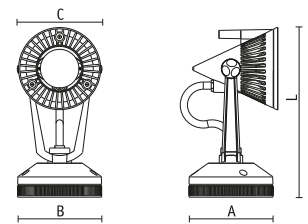

- Housing, frame, bracket fork and base in die-cast aluminium
- Tempered glass diffuser
- Stainless steel screws
- Wiring incorporated
- Lamps excluded
- Class II for the whole range
- IP 66
- This series conforms to EN 60 598-1:04 European standards