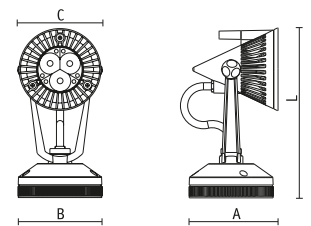

- Housing, frame, bracket fork and base in die-cast aluminium
- Tempered glass diffuser
- Stainless steel screws
- Wiring incorporated
- LED unit included
- 220-250V supply with electronic transformer incorporated in the base
- 8,4W - led P4 - 600 lumen
- Life: 50.000 h. with max decreasing of 30%
- ☐ Class II for the whole range
- IP 66
- This series conforms to EN 60 598-1:04 European standards **CE**