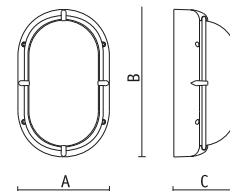

- Ring and housing in die-cast aluminium
- Opal glass diffuser
- Stainless steel allen key screws
- 99,8 polished aluminium reflector
- Pre-phosphochromed UV resistant painting
- Cable entry from either the rear or the side
- Class I ▽
- IP 65
- This series conforms to EN 60 598-1:04 European standards CE