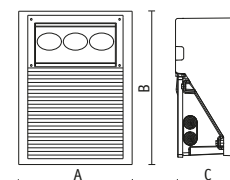

- Aluminium body
- Clear tempered glass
- 3 led units 6,5 W 660 lumen each
- 19,5W 1980 lumen totally
- 220-250V 50-60Hz 350mA drivers incorporated
- Color rendering CRI 85
- IP65
- This series conforms to EN 60 598-1:04 European standards

Colours

CODE NO.		Compatta led			A	B	C
5025 *			3x6,5W	1980 lumen	250	340	135

90° angle beam for standard version. Other angle beam on request. Tonality 3500 °K.

90°   30° oval angle beam   120° oval angle beam