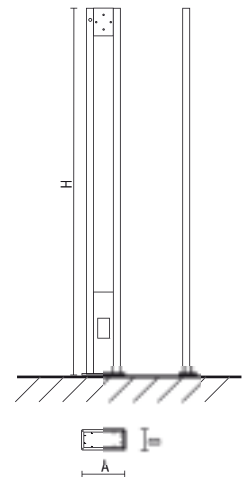

- Structure: see cod. 3351
- Complete of pir sensor recessed in the base
- Three regulations: area, daylight, timing
- The pir sensor can switch on the Corridor function in the luminaries Triangolo
- IP65 Class II
- Conforms to EN 60598-1:04