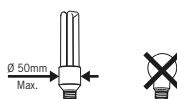

- Poles: structure in aluminium extruded
- Base in forged aluminium
- Polyester painting after phosphochrome UV stabilized