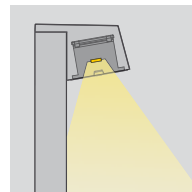

Quantum post + 5435 outwards oriented.

Quantum post + 5440 downwards oriented.