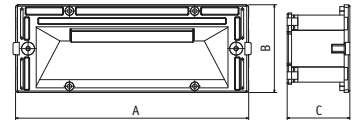

- Body in polycarbonate
- Stainless steel screws
- To be installed on the backbox cod. 5482
- Photobiologic safety: risk group 0 standard EN 62471:08
- 57 Led Citizen 4,2 W incorporated
- 350 lumen totally
- Warm tonality 3.500 °K. / CRI color rendering index 85
- Life: 70% guaranteed after 50.000 h / progressive reduction until a max of 100.000 h
- 220-250V power / 350 mA - 12V incorporated
- IP65 with 5482 - Class II double insulation
- This series conforms to EN 60 598-1:04 CE

CODE NO.	Led	Watt	Lumen	A	B	C
5435		4,2	350	186	70	50

12V version on request. Dimmable version on request.
IP65 range is guaranteed if installed with Goccia backbox code 5482.