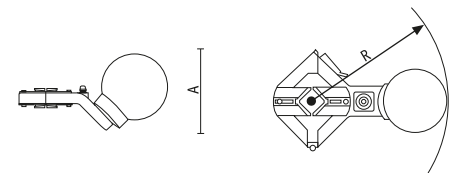

Colours ☐ RAL 9001

CODE NO.	Summertime	W/L max	R	A
2931	40W E27	20W/145 mm	360	230