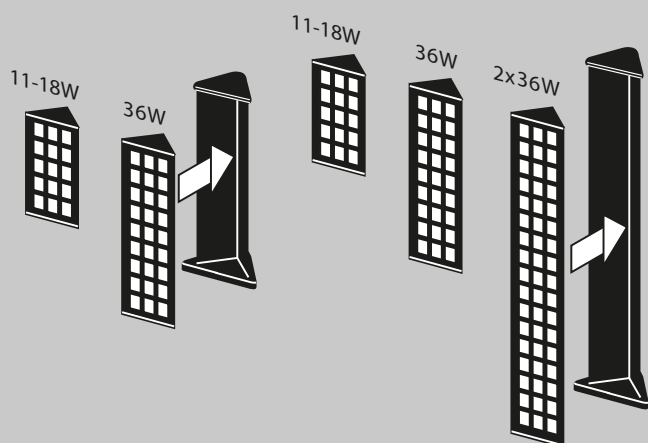

Multipla: an 11x11 cm profile module

Combination opportunity for posts, fittings and flanged louvers.

Multipla range of AD-FT security installations.

The MULTIPLA range complies fully with CEI 64-2 and 31-30 standards for use in fire risk environments (underground parking, petrol vapour exposure, flammable materials etc) where only light fittings meeting these specifications are permitted. In addition GOCCIA offers a special version of Multipla suitable for installation to meet temperature class T3 and T6 (level and multi-storey car parks).