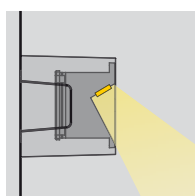

Box + 5430-5435 outwards oriented.