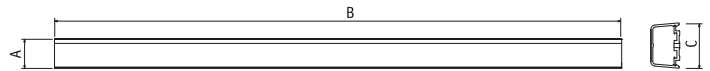

# Only one light point will generate all the lights you need

The vandal-proof cable trunking, completely in aluminium, allows to give power to many lights starting from only one light point. Suitable to hold the external or the wall-washer boxes. In this way you can bring the light where you cannot recess a backbox or where the wall already is existing.