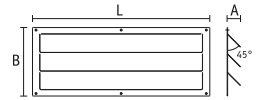

- Galvanized steel and UV resistant coating surface
- Orientable louvers
- Can be installed on 5861/5862
- This series conforms to EN 60 598-1:04 European standards $\text{C}\text{€}$

Colours **SI** **NE**

CODE NO.	Description	L	A	B
5864 *	Louvers	391	30	151

Louvers only: **Volto** fitting supplied separately.