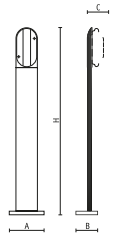

Colours **GR**

CODE NO.	Description	A	B	C	H
3361 *	Post for oval Gong	197	116	130	870