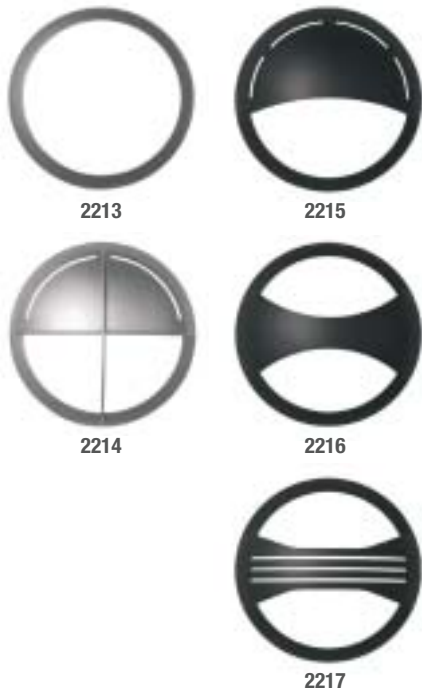

Round Jack masks

goccia

- Interchangeable masks with simple click fit to the body
- Masks only, body supplied separately

Colours **BI** **SI** **NE**

CODE NO.	Description	D	H
2213 *	Mask for round Jack	274	108,5
2214 *	Mask for round Jack	274	115
2215 *	Mask for round Jack	274	115
2216 *	Mask for round Jack	274	115
2217 *	Mask for round Jack	274	115

White colour for code 2213 only.
Sample colour masks are available upon request.

Jack U-post

goccia