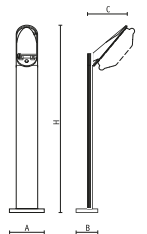

Colours **GR**

CODE NO.	Description	A	B	C	H
3371 *	Inclined post for oval Gong	197	116	237	770