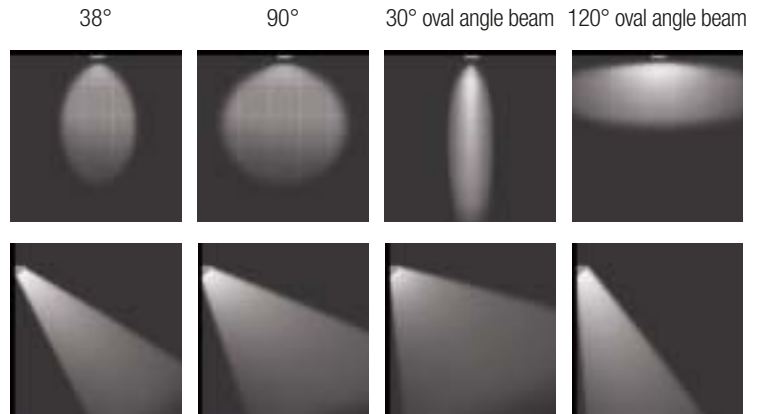

The two oval angle beams come by the same Fresnel lens rotated of 90°.