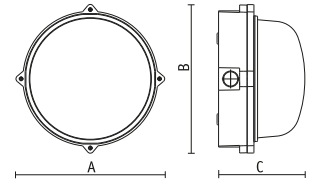

- Life: 1h
- Rated flux of tube: 1200 Lumen
- Efficiency: 37%
- Code 4496/4497 with vandalproof polycarbonate diffuser
- Lamps included
- Class I ▽
- IP 65 ⚡⚡⚡
- This series conforms to EN 60 598-2-22:98 European standards ⚡⚡