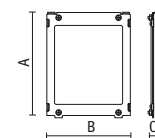

Colours RO AR BL VE