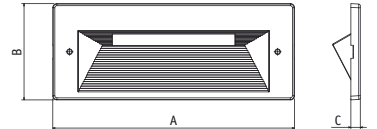

CODE NO.	Description	A	B	C
5474 *	Mask for 5435	193	77	7,5