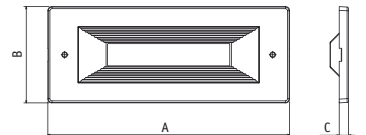

CODE NO.	Description	A	B	C
5475 *	Mask for 5440	193	77	7,5