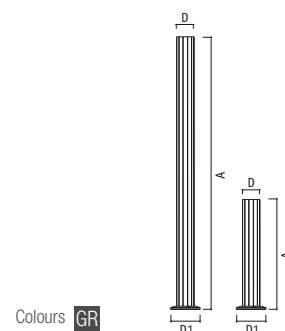

Colours **GR**

CODE NO.	Description	D1	D	A
3501 *	$\square$ I-Dea aluminium pole	100	60	375
3502 *	$\square$ I-Dea aluminium pole	100	60	975

Pole only, I-Dea fitting is supplied separately

Spike

- Technopolymer body
- Small blocking bars incorporated
- To be installed with poles 3501 - 3502

CODE NO.	Description	H
5505	Spike	450

Plate with anchoring set

- Stainless steel plate with ground anchoring set
- To be installed with poles 3501 - 3502

CODE NO.	Description	D	H
5519	Plate with anchoring set	99	200