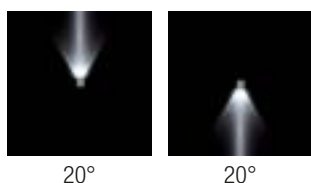

Two angle beam available:

- **20°**
- **50°**

20° two windows

50° two windows

50° four windows

4 dichroic color filters enhance the light effects  
– red, blue, green and orange.

- Aluminium housing
- Milled and tempered glass – frame level
- 1/2/4 windows
- Electronic ballast inside for 20W and 35W metal halide
- 1/2/4 led units 500mA 4,7W 380 lumen each
- Color rendering CRI 85
- 220-250V 50-60Hz led driver inside
- Efficiency: 69% for 1 light / 63% for 2 lights
- Life: 50.000 h with max decreasing of 30%
- IP65 ⚡⚡ Class II ⚡
- Conforms to EN 60598-1:04 CE