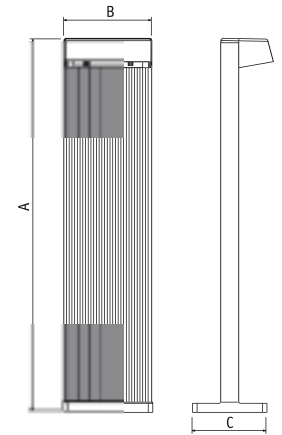

Colours GR GM