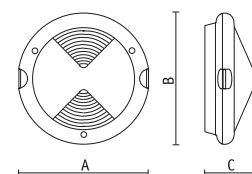

- Ring and housing in polycarbonate
- Opal glass diffuser
- Stainless steel cross-head screws
- 99,8 polished aluminium reflector for E27
- Silver ultem reflector
- UV resistant spray painting
- Timer controlled light: 60W
- Lamps individually operating: 9W
- Wall/ceiling mounting
- IP 54 ⚡ ⚠
- This series conforms to EN 60 598-1:04 European standards CE

Colours **SI** **GR** **BI**

CODE NO.	Round Gong	A	B	C
6411 *	+ E 27 + E 14 75W + 25W	277	277	111
6413 *	+ E 14 + G23 60W + 9W	277	277	111
6419 *	G23 9 + 9W	277	277	111