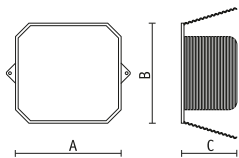

Triangolo Alogeno accessories

- Barn doors in galvanized and painted steel
- This series conforms to EN 60 598-1:04 European standards

Colours

CODE NO.	Description	A	B	C
4042 *	Barn doors	190	180	100