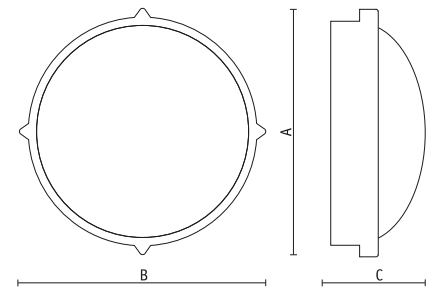

- Life: 1h
- Rated flux of tube: 2400 Lumen
- Efficiency: 18%
- Lamps excluded
- Class I ▽
- IP 65 ⚡⚡⚡
- This series conforms to EN 60 598-2-22:98 European standards ⚡⚡