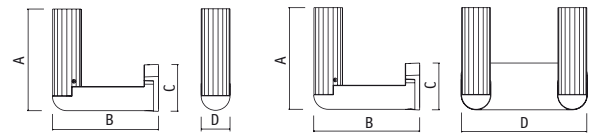

CODE NO.	Description	A	B	C	D
5512 *	Single wall-arm	180	156	70	60
5516 *	Double wall-arm	180	156	95	260

Arm only, I-LUX fitting supplied separately

Spike

- Technopolymer body
- Small blocking bars incorporated

CODE NO.	Description	H
5505	Spike	450

Plate with anchoring set

- Stainless steel plate with anchoring set
- Suitable for 3511-3512-3513

CODE NO.	Description	D	H
5519	Plate with anchoring set	99	200