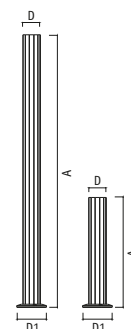

Colours **IN**

CODE NO.	Lamp housing	A	B	C	D
5541 *	$\square$ E 27 18-23-33 W	169,5	417,5	60	382

Colours **IN**

- Poles: structure in AISI 316L Stainless steel
- Base in AISI 316L Stainless Steel
- Brushed and polished