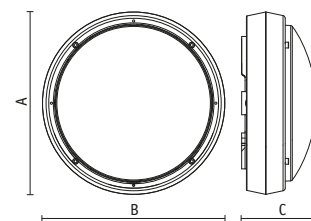

- External structure in primary aluminium
- Stainless steel screws
- Glass diffuser
- Silicon gasket
- Rear cable entry
- Codes 4400/4402/4403 1h/3h life - lamps included
- IP66
- Conforms to EN 60598-1:04

Colours GR GM BI

CODE NO.	Docks without guard	A	B	C
9000 *	E27 75W L max = 180	268	268	118
9001 *	G23 2x9W	268	268	118
9002 *	G24d-3 26W	268	268	118
4400 *	Emergency 2G7 2x9W	268	268	118