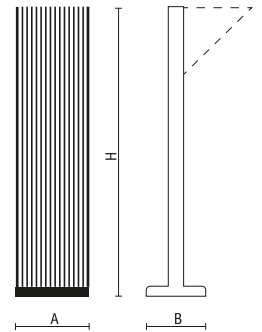

- Post in extruded aluminium
- Top cover and base in die-cast aluminium
- A second Triangolo can be installed as well
- Recessed junction box included, complete with fuse-holder
- Rubber plate against corrosion under the base
- UV and corrosion resistant finish
- This series conforms to EN 60 598-1:04 European standards **CE**