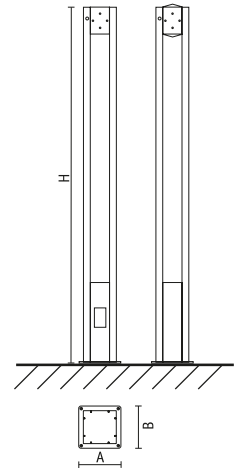

Colours GR

CODE NO.	Description	A	B	H
3349 *	☐ Post only	365	365	4000
3391 *	Ground plate + concreting anchors	360	360	500

Suitable to be installed with Large Triangolo in aluminium.

Ground plate with concreting anchors

Triangolo City with Large Triangolo fittings in aluminium

Triangolo City with arms and Large Triangolo fittings in aluminium