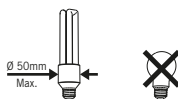

Colours **IN**

- Poles: structure in AISI 316L Stainless steel
- Base in AISI 316L Stainless Steel
- Brushed and polished