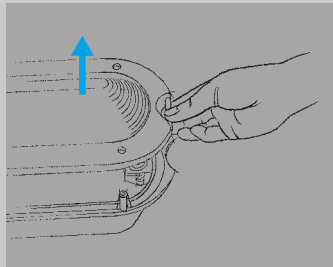

Double insulation for the whole range, also in the version with energy saving fluorescent lamps. Earthing not required.

Fixture is easily opened by the side handles.