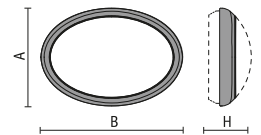

## Oval Jack masks

goccia

- Interchangeable masks with simple click fit to the body
- Masks only, body supplied separately

Colours **BI** **SI** **NE**

CODE NO.	Description	A	B	H
2263 *	Mask for oval Jack	207	300	90,5
2264 *	Mask for oval Jack	207	300	101
2265 *	Mask for oval Jack	207	300	105,5
2266 *	Mask for oval Jack	207	300	105,5
2267 *	Mask for oval Jack	207	300	105,5