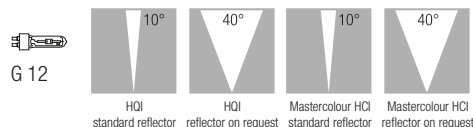

Colours **SI**

CODE NO.	Strike 2	A	B	C	L
4613 *	☐ Metal halide G12 70W	190	190	200	415

Angle beam: 10° the standard - 40° on request