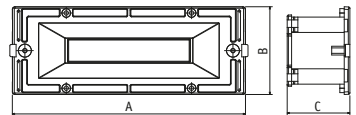

- Id. code 5435