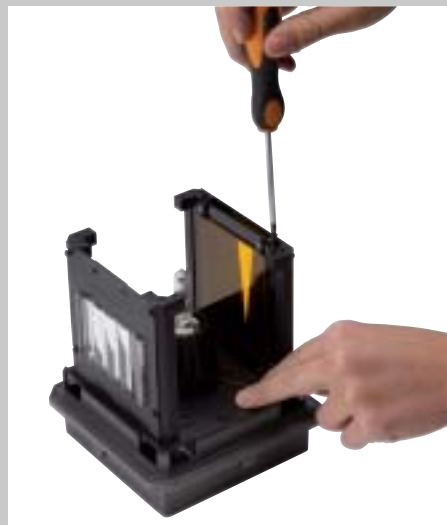

Light grey aluminium

Matt white aluminium

Graphite aluminium

AISI 316L stainless steel

Simple assembling, even if the fixture is already installed.

Lens and masks can be easily inserted: 4 screws and its oval buttonholes permit a complete and perfect focus regulation.