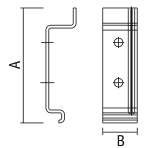

Colours **NE**

CODE NO.	Description	A	B
5696 *	Handling brackets pair	40	12