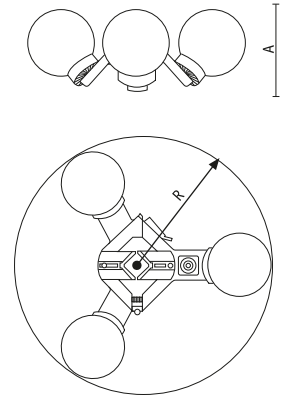

Colours ☐ RAL 9001

CODE NO.	Summertime	W/L max	R	A
2933	3x40W E27	3x20W/145 mm	360	230