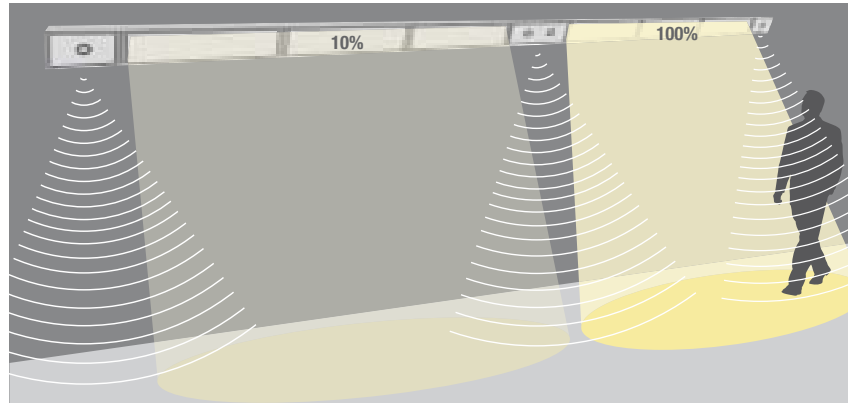

Maintained lighting emergency available on request.

**Supermaxi** enlarges its range with the **Corridor** function to avoid the no- useful illumination. Thanks to a pir sensor compatible with the control gear incorporated the luminaries gives 10% of the light available, but when somebody enters in the area the light comes on to the maximum value. Switching timing can be regulated as well. Goccia offers Supermaxi complete of all the above mentioned functions or alternatively a blind module with sensor regulating the near lamps of the line.