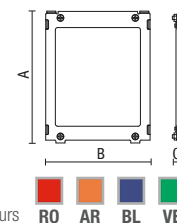

CODE NO.	Description	A	B	C
1096 *	Dichroic filter	108	113	4