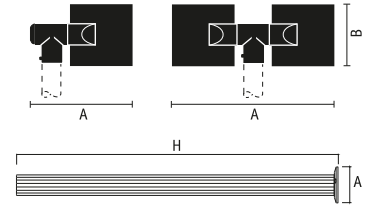

## Triangolo garden coupling and ø 60mm pole

goccia  
LUMINARIE

- Coupling to install 1 or 2 small Triangolo on ø 60 mm pole
- Coupling in polycarbonate
- On Small Triangolo in polycarbonate only
- This series conforms to EN 60 598-1:04 European standards **CE**