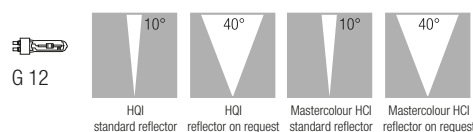

Colours

CODE NO.	Strike 2 with arm			A	B	C	L
4619 *		Metal halide G12	70W	190	190	200	940

Angle beam: 10° the standard - 40° on request