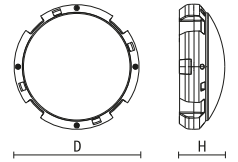

- Black polycarbonate body
- Complete with housing, wiring, glass and frame
- Opal glass diffuser
- Side or rear cable entry by means of gland or conduit
- Through wiring allowed
- Stainless steel screws
- Code 4420 1h/3h life - lamps included
- IP 65
- Class II – double insulation. Only code 4420 is in Class I.
- This series conforms to EN 60 598-1:04 European standards

Colours **NE**

CODE NO.	Round Jack body	W/L max	D	H
2201 *	E 27 Dulux Et	75W 20W/145 mm	274	108,5
2202 *	G23	2x9W	274	108,5
4420 *	Emergency 1h/3h 2G7	2x9W	274	108,5