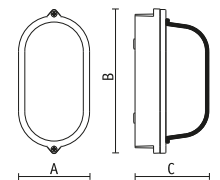

Colours GR BI

CODE NO.	Small Oval Marina	W/L max	A	B	C	
4560 *		E 27 Dulux EI	60W 11W/117 mm	110	200	110
4566 *		G24d-1	13W	110	200	110
CODE NO.	Large Oval Marina	W/L max	A	B	C	
4580 *		E 27 Dulux EI	100W 23W/173 mm	170	270	140
4589 *		G23	2x9W	170	270	140
4586 *		G24d-3	26W	170	270	140
4585 *		E 27	50W	170	270	140

Oval Marina - Vandalproof

- Opal polycarbonate diffuser, UV resistant
- PIN-ESAGO stainless steel vandalproof screw and its key available on request
- Class I ▾
- IP 65 ⚡ ⚡ ⚡

CODE NO.	Large Oval Marina Vandalproof	W/L max	A	B	C	
4592 *		E 27 Dulux EI	75W 23W/173 mm	170	270	140
4594 *		G23	2x9W	170	270	140
4593 *		G24d-3	26W	170	270	140