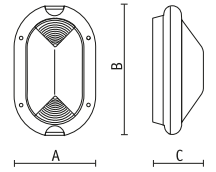

- Ring and housing in polycarbonate
- Opal glass diffuser
- Stainless steel cross-head screws
- 99,8 polished aluminium reflector for E27
- Silver ultem reflector for compact fluorescent lamps
- UV resistant spray painting
- Class II for the whole range
- IP 54
- This series conforms to EN 60 598-1:04 European standards

Colours

CODE NO.		Oval Gong	W/L max	A	B	C
6210 *			E 27 Dulux Et	60W 20W/145 mm	174	271
6218 *			G23	2x9W	174	103