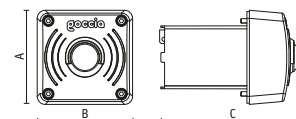

- Pir sensor
- Three regulations: time, area, daylight
- Suitable to light on Code 5315 or other lamps
- To be inserted on Codes 5301 and 5302 instead of the sockets door
- The opposite door cannot contain any socket or switch
- IP 65 Class II
- Made according to EN 60 598-1:04 CE

Colours GR

CODE NO.	Description	A	B	C
5308 *	Pir sensor	70	70	110