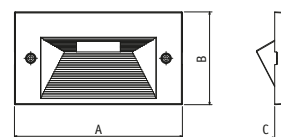

CODE NO.	Description	A	B	C
5453 *	Mask for 5430	134	74	6,5