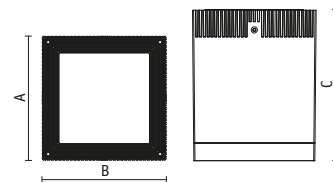

- Aluminium housing
- Recessed tempered glass
- Electronic ballast inside for 20W and 35W metal halide
- Adjustable angle beam regulation 30°-60°-90°
- Codes 1085/1086 efficiency: 73/72/68% for 90/60/30°
- IP65 Class II
- Conforms to EN 60598-1:04