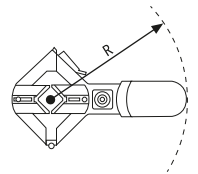

Colours RAL 9001

CODE NO.	Summertime	W/L max	R	A
2911	60W E27	20W/145 mm	330	190