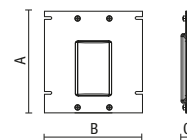

Lens

- Converging lens for 1 or 5 blades
- Pure borosilicate glass
- Screws/oval buttonholes connection for side regulation
- Adjustable plate to reduce the light length if necessary
- Black steel holding frame