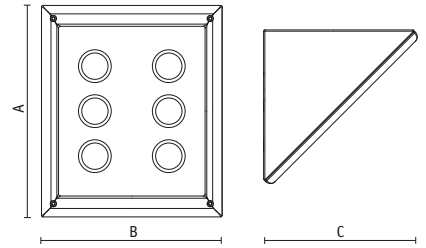

- Aluminium body
- Clear tempered glass
- 6 led units 6,5 W 660 lumen each
- 39W 3960 lumen totally
- 220-250V 50-60Hz 350mA drivers incorporated
- Life: 50.000 h with max decreasing of 30%
- Two independent parallel wiring
- Color rendering CRI 85
- IP65 Class II
- Conforms to EN 60598-1:04

Colours

CODE NO.	Triangolo led	A	B	C
4224 *	led 6x6,5W 3960 lumen	281	242	242

90° angle beam for standard version. Other angle beam on request.
Tonality 3500 °K.