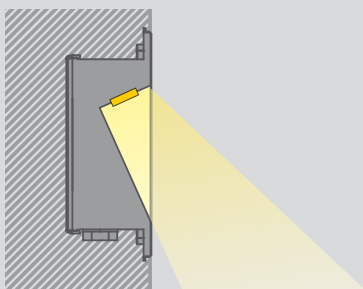

Quantum. New recessed lighting technology.

Easy and practical to install: the light body can be dressed by different types of Masks.

Five light bodies, three for the short backboxes and two for the long ones, contain the transformer and **can be connected to the 230V power line** (or 12V on request). Complete the lighting fitting and dress the body with Masks in the material you'll think right: the precious stainless steel 316 L, the aluminium in three different colors or the more economical polycarbonate.

The right light.

The inclined light shapes are made to push the light towards the ground: not to lose any lumen and to avoid any dazzling. The vertical versions distribute forward the light, the horizontal versions enlarge the angle beam and allow to increase the spacing between two lamps.

Power led efficiency.

Last generation power led. Be sure the light will be enough.

Watt	Lumen	Tonality	CRI - Color rendering index
1	90	3500°K	65
3,2	265	3500°K	85
4,2	350	3500°K	85

Photobiologic safety: risk group 0 standard EN 62471:08.

Small sizes: a great asset.

Inside a powerful heat sink keeps the temperature in the correct limit and the 220V-250V / 12V transformer allows to use a normal power line. 49 mm only inside in the wall.