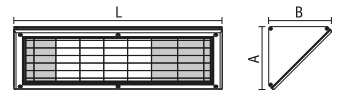

- Can be oriented towards up or down.
- Aluminium housing
- serigraphic tempered glass.
- 99,8 polished aluminium reflector
- electronic ballast inside
- 90° angle beam
- side or back cable entry allowed.
- UV resistant surface coating.
- Class II
- IP65
- This series conforms to EN 60 598-1:04 European standards

Colours

CODE NO.		Volto			A	B	L
5861 *			Rx7s	70W	120,4	120,4	400

White colour available upon request.