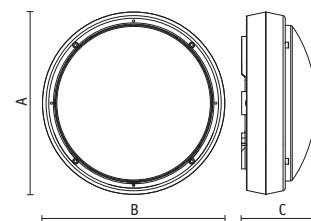

- External structure in brass 60/40
- Transparent coating protection
- Brass screws
- Glass diffuser
- Silicon gasket
- Rear cable entry
- Codes 4407/4408/4409 1h/3h life - lamps included
- IP66
- Conforms to EN 60598-1:04 CE

Colours OT

CODE NO.	Docks without guard				A	B	C
9040 *		E27	75W	L max = 180	268	268	118
9041 *		G23	2x9W		268	268	118
9042 *		G24d-3	26W		268	268	118
4407 *		Emergency	2G7	2x9W	268	268	118