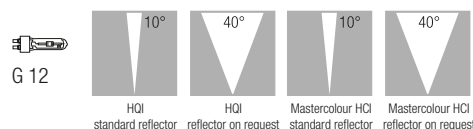

CODE NO.	Strike 2 with arm			A	B	C	L
4622 *		Metal halide G12	150W	190	190	200	985

Angle beam: 10° the standard - 40° on request