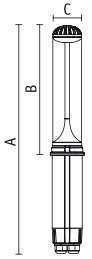

Colours **GR**

CODE NO.	I-Mago	A	B	C
5510 *	led 6,5W 440 lumen	415	255	60