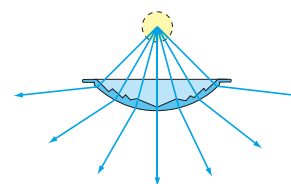

Colours

CODE NO.	Large Triangolo	W/L max	A	B	C
4330 *	E 27 Dulux EI	150W 23W/190 mm	281	242	242
4332 *	2G11	2x18W	281	242	242
4441 *	Emergency 1h 2G11	2x18W	281	242	242
4442 *	Emergency 3h 2G11	2x18W	281	242	242

Diamond lens