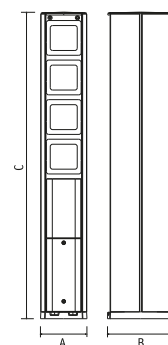

Server Point 1

goccia

- Aluminium structure base and head
- UV resistant graphite finish
- Two spring-loaded panels containing two German standard sockets from the Living International, Light and Light Tech series by BTicino
- Two additional BTicino spring-loaded panels for four additional units
- Space for optional LED lighting unit by Goccia Illuminazione
- Two switching boxes complete with terminal board
- IP 55
- Made according to EN 60 439-1 CE

Colours GR

CODE NO.	Description	A	B	C
5301 *	Structure - 2 German standard power sockets - 8 units	102	146	497

Industrial CEE 17 sockets 230V/380 V on request

Server Point 2

goccia

- Six additional BTicino spring-loaded panels for twelve additional units

Colours GR

CODE NO.	Description	A	B	C
5302 *	Structure - 2 German standard power sockets - 16 units	102	146	670

Industrial CEE 17 sockets 230V/380 V on request

Recessed LED path marker

goccia

- Polycarbonate structure
- 1W led, 90 lumen, 3500°K, with a 30° angle beam
- 350 mA feed for in-built 230V input
- In-built power input terminal board
- Class II IP 65
- Made according to EN 60 598-1:04 CE

Colours GR

CODE NO.	Description	A	B	C
5315 *	Recessed LED path marker 1W/90 lumen	76	49,5	130

Pir sensor

goccia

- Pir sensor
- Three regulations: time, area, daylight
- Suitable to light on Code 5315 or other lamps
- To be inserted on Codes 5301 and 5302 instead of the sockets door
- The opposite door cannot contain any socket or switch
- IP 65 Class II
- Made according to EN 60 598-1:04 CE

Colours GR

CODE NO.	Description	A	B	C
5308 *	Pir sensor	70	70	110

Plate with anchoring set

goccia

- Stainless Steel plate with ground anchoring set
- Can be used on article 5301 or 5302

CODE NO.	Description	A	B	C
5309	Plate with anchoring set	144	100	200