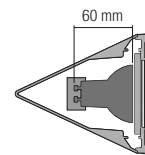

GU 10 halogen 25°-50° - GZ 10 dichroic 25°-50°

Alternative lamps allowed

Max. dimensions

GU 10 fluorescent

GU 10 led

CODE NO.	Strike 1 with curved arm		A	B	C	L
4649 *		Metal halide GU 6,5 20W	165	110	415	950
4610 *		Metal halide GU 6,5 35W	165	110	415	950