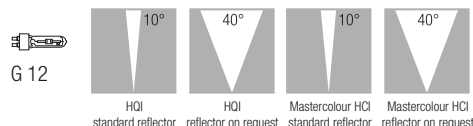

CODE NO.	Strike 2	A	B	C	L
4618 *	☐ Metal halide G12 150W	190	190	200	440

Angle beam: 10° the standard - 40° on request