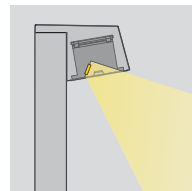

- Structure, base and top in aluminium
- Made to receive body 5435 or 5440 and mask 5464 and 5465
- Connection box inside
- Pre-phosphochrome + UV resistant coating
- This series conforms to EN 60 439-1 CE

Colours GR GM

NEW

CODE NO.	Description	A	B	C
5493 *	Post for Quantum	825	194	164
5494 *	Post for Quantum	530	194	164

Post only. Quantum fitting supplied separately.

- Stainless steel plate with anchoring set
- To be installed with codes 5493-5494

NEW

CODE NO.	Description	D	H
5497	Plate with anchoring set	99	200