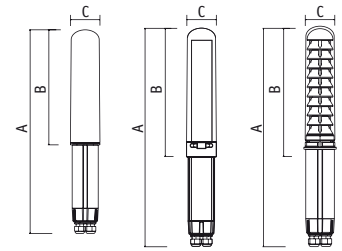

### Adaptor

- Primary aluminium
- To be installed on any pole 60 mm diameter

CODE NO.	Description	A	H
5507	Adaptor for 60 mm diameter pole	67	30

5503 5504 5509

- Polycarbonate diffuser UV stabilized
- 5503: Opal diffuser
- 5504: Clear diffuser + antidazzling adjustable reflector
- 5509: Clear diffuser + inclined louvers
- Wiring box in self-extinguishing polymer
- Ballast incorporated
- Through wiring allowed
- Connection ring stainless steel finished
- Class II
- IP 65
- Made according to EN 60 598-1:04 standard