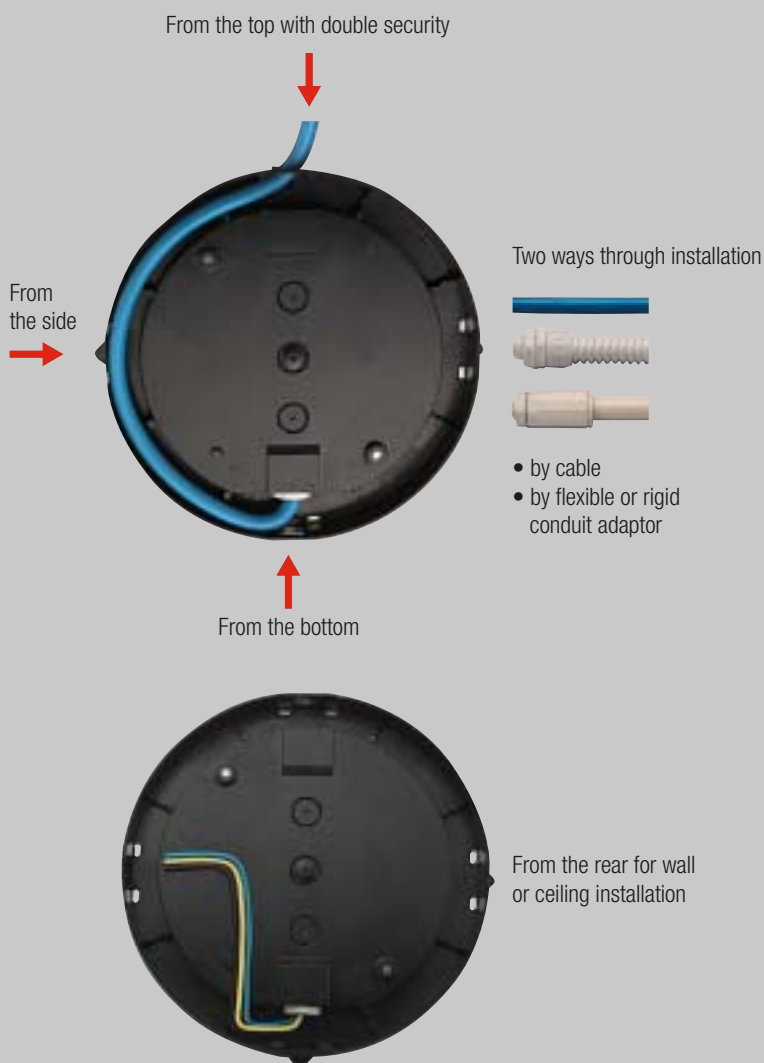

Cable entry from any side

Electronic ballast versions - see page 224