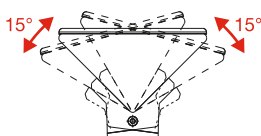

Colours **SI** **NE**

CODE NO.	Description	A	B	L
5066 *	Supports pair	119,5	25	242

Support only: **Volto** fitting supplied separately.