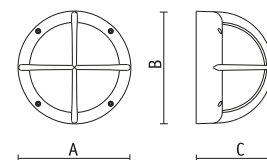

## Round Kasko with guard

goccia

- Guard and housing in die-cast aluminium
- Opal glass diffuser
- Stainless steel allen key screws
- 99,8 polished aluminium reflector
- Pre-phosphochromed UV resistant painting
- Code 4483 1h Life - lamps included
- Cable entry from either the rear or the side
- Class I ▽
- IP 65
- This series conforms to EN 60 598-1:04 European standards C €