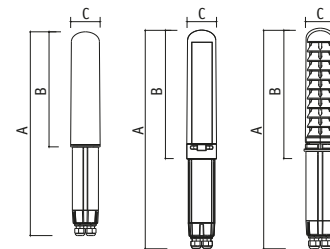

Colours **GR**

CODE NO.	I-Lux	A	B	C
5501 *		415	235	60
5502 *		440	260	60
5508 *		415	235	60

Poles

- Structure in aluminium extruded
- Base in forged aluminium
- Polyester painting after phosphochrome UV stabilized

CODE NO.	Description	A	D	D1
3501 *	I-Lux aluminium pole	375	60	100
3502 *	I-Lux aluminium pole	975	60	100
3503 *	I-Lux aluminium pole	1875	60	100

Pole only, I-LUX fitting supplied separately