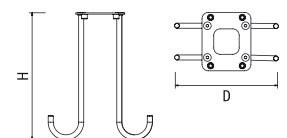

NEW

CODE NO.	Description	D	H
5497	Plate with anchoring set	99	200