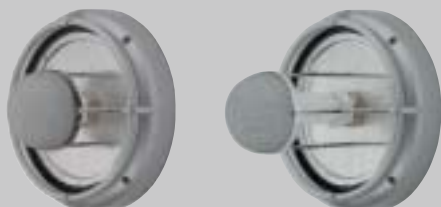

Round version with recessed lamp

Adjustable supports allow compact lamp installation.

Electronic ballast versions - see page 224