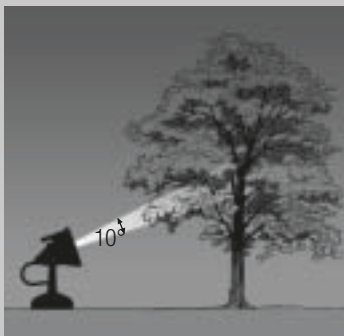

Strike offers a wide angle-beam selection: 10°, 24°, 38°, 60°.