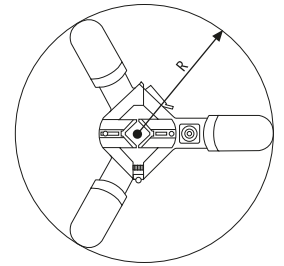

Colours RAL 9001

CODE NO.	Summertime	W/L max	R	A
2913	3x60W E27	3x20W/145 mm	330	190