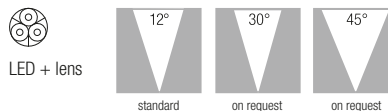

Colours **SI**

CODE NO.		Strike 1 LED	A	B	C	L
4604 *	☐	LED + lens 8,4W 600 lumen	110	110	109	225

30° - 45° angle beam on request. Light tonality : 6000° K . 3000° K warm on request.

A clear cover - code 4060 page 140 - is suggested if the light is oriented upwards.