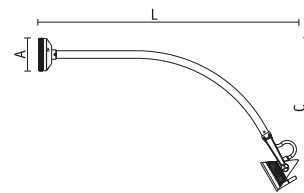

## Strike 1 with curved arm

goccia

- Housing, frame, bracket fork and base in die-cast aluminium. Arm in extruded aluminium.
- Wiring incorporated
- To be installed on wall or on the ground in gardens
- Lamps not included
- Class II for the whole range
- IP 66
- This series conforms to EN 60 598-1:04 European standards