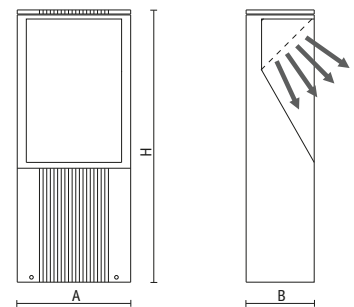

- Post in extruded aluminium
- Base and top cover in die-cast aluminium
- Recessed junction box included
- Compatta fitting can be oriented upwards or downwards
- Pre-phosphochromed UV resistant painting
- Post only, Compatta fitting is supplied separately
- This series conforms to EN 60 598-1:04 European standards CE

Colours **SI** **NE**