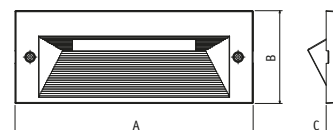

CODE NO.	Description	A	B	C
5454 *	Mask for 5435	190	74	6,5