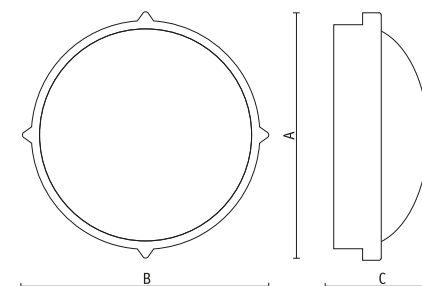

- Ring and housing in polycarbonate
- Opal polycarbonate diffuser, UV resistant
- Stainless steel allen key screws
- 99,8 polished aluminium reflector
- UV resistant spray painting
- Code 4494 1h Life
- Class I ▽
- IP 65 ⚡ ⚠ ⚠
- This series conforms to EN 60 598-1:04 European standards **CE**