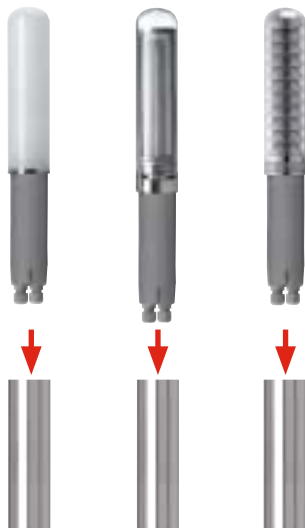

## AISI 316L stainless steel poles

The AISI 316L stainless steel poles are made to resist to the most corrosive even if exclusive environments. The polygonal original profile is maintained and enhances the pole. The finish is brushed and polished. The same three lengths of the aluminium version are available as well.