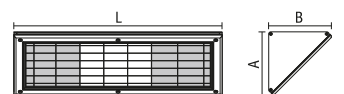

- Can be oriented towards up or down.
- Aluminium housing
- serigraphic tempered glass.
- 99,8 polished aluminium reflector
- electronic ballast inside
- 90° angle beam
- side or back cable entry allowed.
- UV resistant surface coating.
- Class II
- IP65
- This series conforms to EN 60 598-1:04 European standards

Colours

CODE NO.		Volto			A	B	L
5862 *			Gx24q-4	26-32-42W	120,4	120,4	400

Utilize only amalgam lamps.