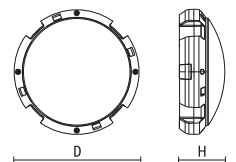

Maintained lighting (Illumination + Emergency)

Colours **NE**

CODE NO.	Round Jack body	D	H
4420 *	2G7 2x9W	274	108,5