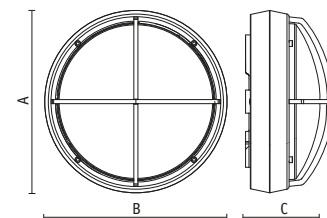

CODE NO.	Docks with guard	A	B	C
9005 *	E27 75W L max = 180	268	268	129
9006 *	G23 2x9W	268	268	129
9007 *	G24d-3 26W	268	268	129
4402 *	Emergency 2G7 2x9W	268	268	129