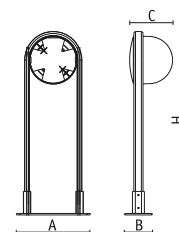

Colours **SI** **AN**

CODE NO.	Description	A	B	C	H
3686 *	U-post for large round Kasko	402	150	240	1000