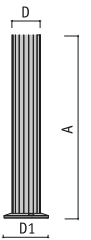

CODE NO.	Description	A	D	D1
3511 *	AISI 316L stainless steel pole	375	60	100
3512 *	AISI 316L stainless steel pole	975	60	100

Pole only, I-Mago fitting is supplied separately