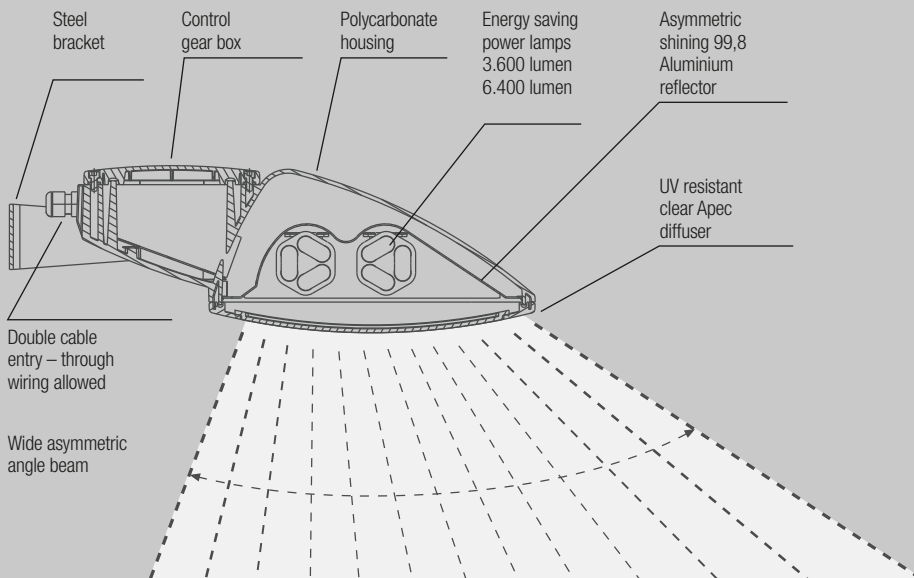

Onda Light: a floodlight utilising high power compact fluorescent lamps.

All the light you need, efficiently.