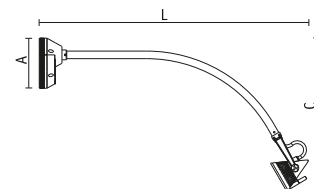

Strike 1 with curved arm

goccia

- Housing, frame, bracket fork and base in die-cast aluminium. Arm in extruded aluminium.
- Wiring incorporated
- To be installed on wall or on the ground in gardens
- Lamps not included
- Class II for the whole range
- IP 66
- This series conforms to EN 60 598-1:04 European standards

Colours

CODE NO.	Strike 1 with curved arm		A	B	C	L
4609 *		Universal GY 6,35 50W/12V GU 5,3 50W dichroic 12V	110	110	415	918

GY 6,35 10° the standard - 38° on request

GU 5,3 dichroic lamp available on the market with 10°-24°-38°-60° angle beam

220-250V supply with IP66 electronic transformer incorporated in the base.

standard reflector reflector on request

CODE NO.	Strike 1 with curved arm		A	B	C	L
4611 *		Universal GU 10 50/230V GZ 10	110	110	415	918

GU 10 halogen 25°-50° - GZ 10 dichroic 25°-50°

Alternative lamps allowed

Max. dimensions

GU 10 fluorescent

GU 10 led

CODE NO.	Strike 1 with curved arm		A	B	C	L
4649 *		Metal halide GU 6,5 20W	165	110	415	950
4610 *		Metal halide GU 6,5 35W	165	110	415	950

GU 6,5 12° the standard - 40° on request

Electronic ballast incorporated.

standard reflector

reflector on request

Strike 1 LED with curved arm

goccia

Colours

CODE NO.	Strike 1 LED with curved arm		A	B	C	L
4612 *		8,4W 600 lumen	110	110	415	918

30° - 45° angle beam on request. Light tonality : 6000° K . 3000° K warm on request.

LED + lens

standard

on request

on request