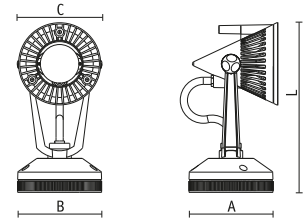

- Housing, frame, bracket fork and base in die-cast aluminium
- Tempered glass diffuser
- Stainless steel screws
- Wiring incorporated
- Lamps excluded
- Class II for the whole range
- IP 66
- This series conforms to EN 60 598-1:04 European standards