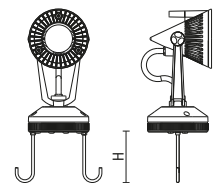

CODE NO.	Description	H
4057	Plate with anchoring set	200

**Strap**

- Strap for installation on branches, stumps, poles, columns
- With strap, bracket, gasket
- To be installed with codes 4601/4602/4603/4604
- Suitable for ø15 cm branches and stumps