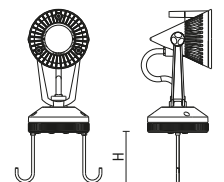

CODE NO.	Description	H
4656	Plate with anchoring set	200