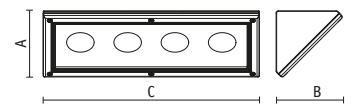

- Aluminium housing
- Clear tempered glass
- Rear or side cable entry
- 4 led units 6,5 W 660 lumen each
- 26W 2640 lumen totally
- 220-250V 50-60Hz 350mA drivers incorporated
- Independent two parallel wirings
- Color rendering CRI 85
- IP65 Class II
- This series conforms to EN 60 598-1:04 European standards