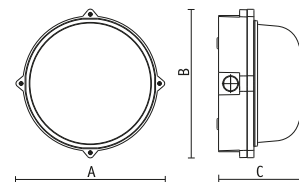

Colours **GR** **BI**

CODE NO.	Round Marina	W/L max	A	B	C
4780 *		E 27 Dulux EI	100W 20W/145 mm	240	140
4789 *		G23	2x9W	240	140
4786 *		G24d-3	26W	240	140
4782 *		G24d-3	2x26W	240	140
4785 *		E 27	50W	240	140
4444 *	Emergency 1h	2G7	2x9W	240	140

Round Marina - Vandalproof

- Opal polycarbonate diffuser, UV resistant
- PIN-ESAGO stainless steel vandalproof screw and its key available on request
- Code 4496 1h life - lamps included
- Class I ▽
- IP 65 ⚡ ⚡ ⚡

CODE NO.	Round Marina Vandalproof	W/L max	A	B	C
4792 *		E 27 Dulux EI	75W 20W/145 mm	240	140
4793 *		G23	2x9W	240	140
4794 *		G24d-3	26W	240	140
4496 *	Emergency 1h	2G7	2x9W	240	140

Lamps individual control

CODE NO.	Round Marina	W/L max	A	B	C
7113 *	+	E 27 + E 14	100W + 25W	240	140
7114 *	+	E 27 + G24d-1	100W + 13W	240	140
7193 *	+	E 27 + E 14	75W + 25W	240	140
7194 *	+	E 27 + G24d-1	75W + 13W	240	140