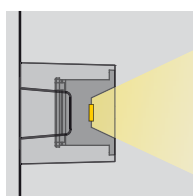

Box + 5440 downwards oriented.