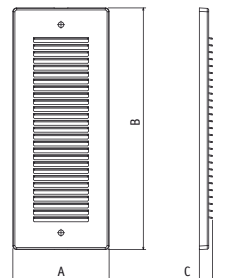

CODE NO.	Description	A	B	C
5476 *	Mask for 5440	77	193	10,5