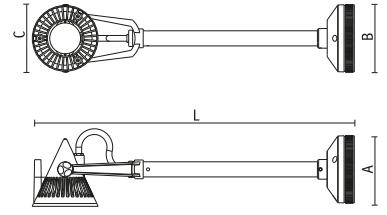

## Strike 1 with arm

goccia

- Housing, frame, bracket fork and base in die-cast aluminium. Arm in extruded aluminium.
- Wiring incorporated
- To be installed on wall or on the ground in gardens
- Lamps not included
- Class II for the whole range
- IP 66
- This series conforms to EN 60 598-1:04 European standards