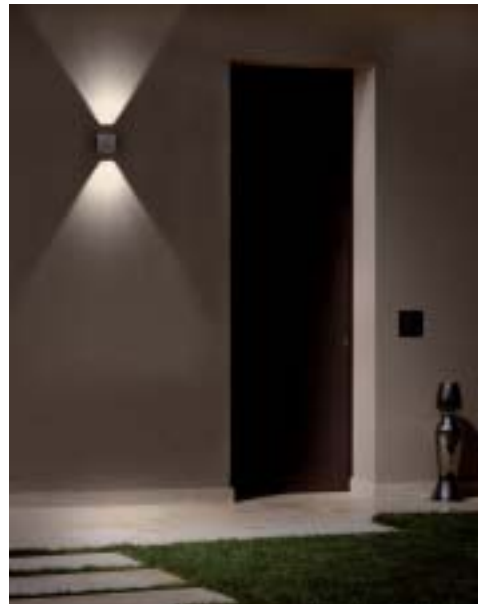

## AISI 316L Stainless steel

One window

Two windows

Four windows

A small lighting cube containing the magic effects of the last generation power leds. The best efficiency and its 50.000 hour life permit **K<sup>3</sup> Miniled** by Goccia Illuminazione to be the winning match wherever energy saving and un invasive look is required. For outdoor as usual for Goccia but for indoor as well when the light is the main feature. The construction is in primary aluminium - three colors - or AISI 316L stainless steel; the diffusers are in pure polycarbonate completely at frame level; a cube definitively compact. **K<sup>3</sup> Miniled** is IP65 absolutely waterproof and can be oriented everywhere - towards down, up or 45°. Suitable to be installed in any surface - wall floor and ceiling. Driver 220-250 V 50-60Hz inside.