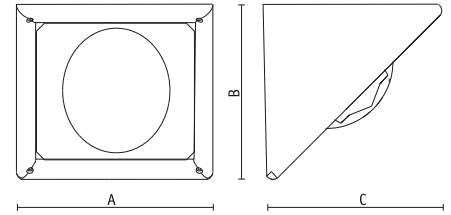

- Housing in die-cast aluminium
- Prismatic, clear and widening diffuser in rectified and tempered glass
- Stainless steel allen key screws
- 99,8 polished aluminium reflector
- Pre-phosphochromed UV resistant painting
- Side cable entry available
- Class II for codes 4255/4256/4257/4258
- IP65
- Code 4435-4436: lamps included
- This series conforms EN 60 598-1:04 European standards