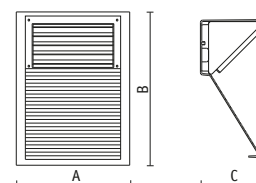

- Housing in die-cast aluminium
- Anti-dazzle guard in die-cast aluminium
- Wiring box incorporated
- Tempered opal glass diffuser
- Stainless steel allen key screws
- Class II for the whole range
- IP 65
- This series conforms to EN 60 598-1:04 European standards

Colours

CODE NO.		Compatta			A	B	C
5032 *			G24d-3	26W	250	340	135
5034 *			Rx7s	70W	250	340	135