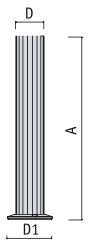

CODE NO.	Description	A	D	D1
3501 *	I-Mago aluminium pole	375	60	100
3502 *	I-Mago aluminium pole	975	60	100

Pole only, I-Mago fitting is supplied separately