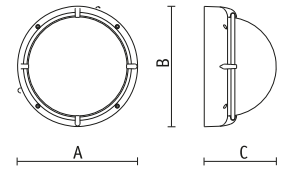

- Ring and housing in die-cast aluminium
- Opal glass diffuser
- Stainless steel allen key screws
- 99,8 polished aluminium reflector
- Pre-phosphochromed UV resistant painting
- Code 4484 1h Life - lamps included
- Cable entry from either the rear or the side
- Class I ▽
- IP 65
- This series conforms to EN 60 598-1:04 European standards **CE**

Colours **SI** **AN** **BI**

CODE NO.	Round Kasko	W/L max	A	B	C
8410 *		E 27 Dulux El 100W 11W/117 mm	198	198	120
8411 *		G24d-1 10W	198	198	120
CODE NO.	Large Round Kasko		A	B	C
8420 *		E 27 Dulux El 150W 20W/145 mm	260	260	153
8428 *		G23 2x9W	260	260	153
8426 *		G24d-3 26W	260	260	153
8422 *		G24d-3 2x26W	260	260	153
8425 *		E 27 50W	260	260	153
4484 *	Emergency	2G7 2x9W	260	260	153

Round Kasko - Vandalproof

- Opal polycarbonate diffuser, UV resistant
- Code 4490 1h Life - lamps included

CODE NO.	Round Kasko	W/L max	A	B	C
8490 *		E 27 Dulux El 75W 11W/117 mm	198	198	120
8491 *		G24d-1 10W	198	198	120
CODE NO.	Large Round Kasko		A	B	C
8495 *		E 27 Dulux El 100W 20W/145 mm	260	260	153
8496 *		G23 2x9W	260	260	153
8497 *		G24d-3 26W	260	260	153
4490 *	Emergency	2G7 2x9W	260	260	153

Individual control

CODE NO.	Large Round Kasko	W/L max	A	B	C
7108 *	+	E 27 + E 14 100W + 25W	260	260	153
7109 *	+	E 27 + G24d-1 100W + 13W	260	260	153
7191 *	+	E 27 + E 14 100W + 25W	260	260	153
7192 *	+	E 27 + G24d-1 100W + 13W	260	260	153

Version with timer-controlled light + lamps individually operating + emergency on request.