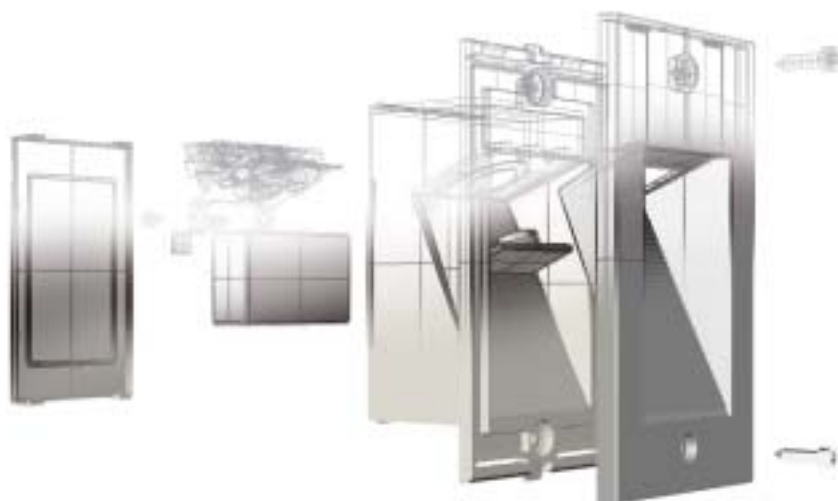

The project: quality and innovation are the aims of Goccia Illuminazione

Goccia Illuminazione is developing and producing lamps with advanced technology giving particular attention to design and installation requirements. Goccia Illuminazione has demonstrated its ability as a leading player in the world market.

Its innovative strategies and products are really "classics" in the sector of exterior luminaries.

May be you have seen somewhere one of the following: Marina, Palpebra, Triangolo, Small Midi & Maxi, Kasko, Jack, Feeling, Strike, Quantum. If your impression was good you can now have a look on our last range K³.