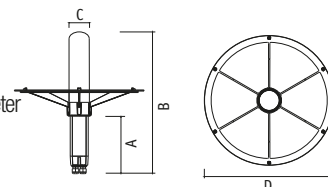

- Clear polycarbonate diffuser
- Wiring box in self-extinguishing polymer
- Spokes in primary aluminium
- To be installed on I-Dea/I-Lux poles or on any pole 60 mm diameter
- Through wiring allowed
- IP 65 E A B
- $\square$ Class II
- Made according to EN 60 598-1:04 standard CE

Colours **GR**

CODE NO.	Lamp housing	A	B	C	D
5536 *	$\square$ E 27 18-23-33 W	169,5	417,5	60	382

- Poles: structure in aluminium extruded
- Base in forged aluminium
- Polyester painting after phosphochrome UV stabilized