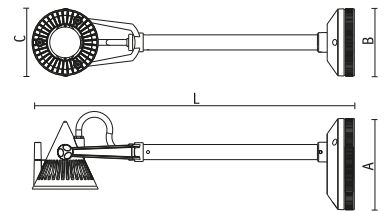

CODE NO.	Strike 1 with arm	A	B	C	L
4648 *	Metal halide GU 6,5 20W	165	110	109	559
4606 *	Metal halide GU 6,5 35W	165	110	109	559

GU 6,5 12° the standard - 40° on request

Electronic ballast incorporated.