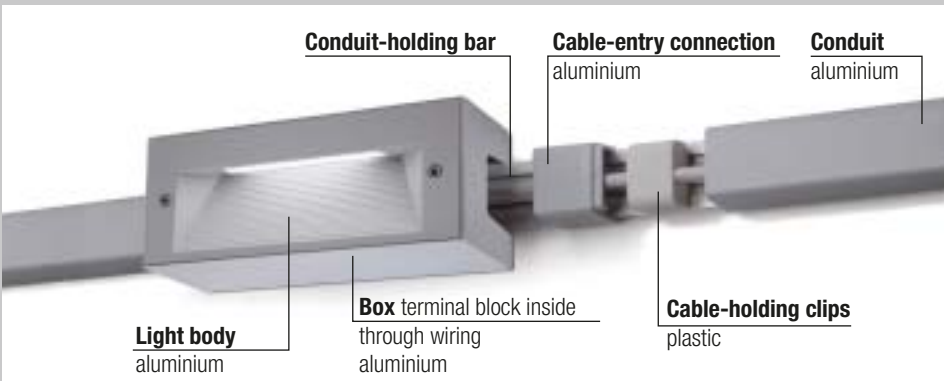

# Only one light point will generate all the lights you need

The vandal-proof cable trunking, completely in aluminium, allows to give power to many lights starting from only one light point. Suitable to hold the external or the wall-washer boxes. In this way you can bring the light where you cannot recess a backbox or where the wall already is existing.