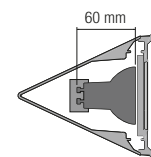

Max. dimensions