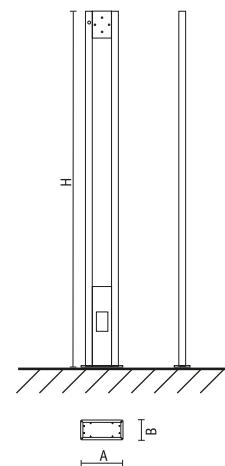

Colours GR

CODE NO.	Description	A	B	H
3351 *	☐ Post only	400	180	3320
3396 *	Ground plate + concreting anchors	400	180	500

Suitable to be installed with Large Triangolo in aluminium.

Triangolo City with Large Triangolo fittings in aluminium or polycarbonate

Code 3351

Code 3396

Ground plate with concreting anchors

Triangolo City with arms and Large Triangolo fittings in aluminium only