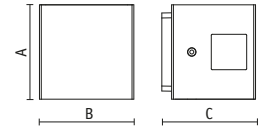

- AISI 316L Stainless steel structure
- Die-cast primary Aluminium inside
- 1/2/4 windows
- 1/2/4 led units 700mA 3W 160 lumen each
- Color rendering CRI 85
- 220-250V 50-60Hz led driver inside - tonality 3500 °K
- Life: 50.000 h with max decreasing of 30%
- IP65 ⚡⚡⚡ Class II ⓧ
- Conforms to EN 60598-1:04 ⓈⓈ

Colours **IN**