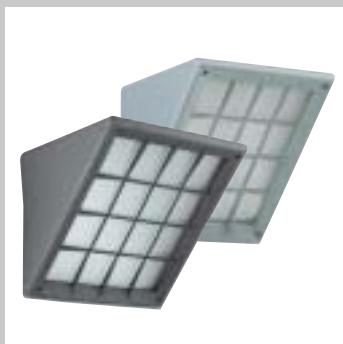

Large Triangolo in polycarbonate IP54 and in aluminium IP65