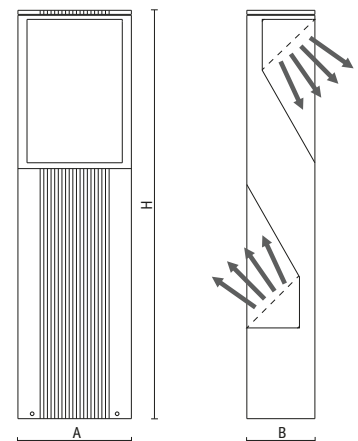

- Tecnopolimer body
- Equipped with cable entry and Compatta inserting accessories

CODE NO.	Description	A	B	C
5002	Backbox	263	353	152

- Post in extruded aluminium
- Base and top cover in die-cast aluminium
- Recessed junction box included
- Compatta fitting can be oriented upwards or downwards
- Pre-phosphochromed UV resistant painting
- Post only, Compatta fitting is supplied separately
- This series conforms to EN 60 598-1:04 European standards CE

Colours **SI** **NE**

CODE NO.		Description	A	B	H
3721	*	Post for 1 Compatta	250	150	600
3723	*	Post for 1 Compatta	250	150	900
3722	*	Post for 2 Compatta	250	150	900

Compatta fitting can be oriented downwards or upwards.
The post is complete with 1 or 2 Compatta fittings only.