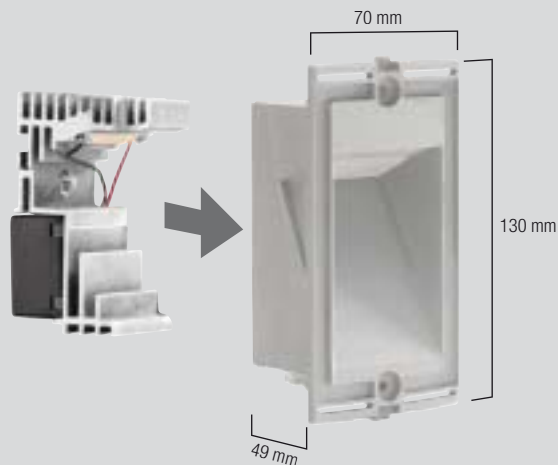

Quantum. New recessed lighting technology.

Easy and practical to install: the light body can be dressed by different types of Masks.

Five light bodies, three for the short backboxes and two for the long ones, contain the transformer and **can be connected to the 230V power line** (or 12V on request). Complete the lighting fitting and dress the body with Masks in the material you'll think right: the precious stainless steel 316 L, the aluminium in three different colors or the more economical polycarbonate.

The right light.

The inclined light shapes are made to push the light towards the ground: not to lose any lumen and to avoid any dazzling. The vertical versions distribute forward the light, the horizontal versions enlarge the angle beam and allow to increase the spacing between two lamps.

Power led efficiency.

Last generation power led. Be sure the light will be enough.

Watt	Lumen	Tonality	CRI - Color rendering index
1	90	3500°K	65
3,2	265	3500°K	85
4,2	350	3500°K	85

Photobiologic safety: risk group 0 standard EN 62471:08.

Small sizes: a great asset.

Inside a powerful heat sink keeps the temperature in the correct limit and the 220V-250V / 12V transformer allows to use a normal power line. 49 mm only inside in the wall.