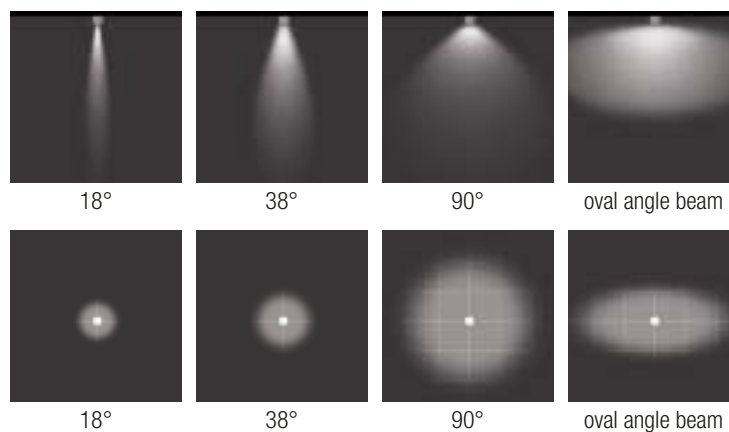

Colours

CODE NO.		Lux Shower led	A	B	C
1087 *		led 3x6,5W 1980 lumen	150	150	200

18° angle beam for standard version. Other angle beams on request.