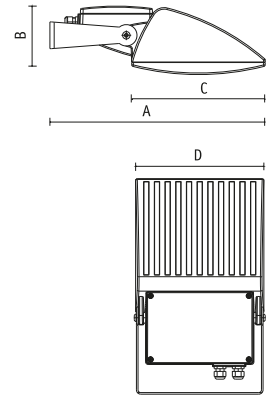

## Onda Light

goccia

- Polycarbonate housing
- Clear Apec diffuser, UV resistant
- Reflector in shining aluminium 99,8
- Steel bracket
- Double cable entry – through wiring allowed
- Allen screws in stainless steel
- Code 4363: multipower 2x26-32-42W electronic ballast
- Class II – double insulation
- IP 66
- This series conforms to EN 60 598-1:04 European standards