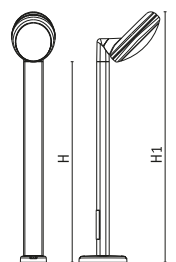

Colours **NE**

CODE NO.	Description	H	H1
3202 *	Inclined post for 1 oval Jack	900	1220
3203 *	Inclined double post for oval Jack	900	1220

Post only, Jack fitting supplied separately.