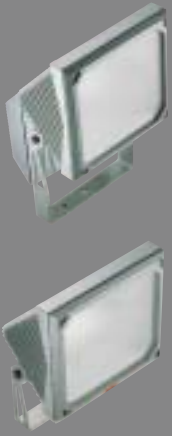

Triangolo Alogeno

Triangolo Alogeno

Designer: Stefano Anconetani

Triangolo range comes now in a new floodlight version for outdoor use. **Triangolo Alogeno** is made of die-cast aluminium and tempered glass. A range of accessories are offered for any kind of application and use. **Triangolo Alogeno** is always in the right position to light and to decorate. The Silver colour gives the luminaries a brushed polished aluminium look, being at the same time weatherproof and corrosion resistant.