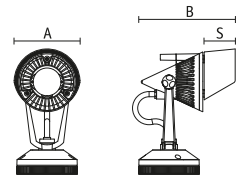

Colours S

CODE NO.	Description	A	B	S
4652 *	Shield only (Strike fitting is supplied separately)	200	320	115