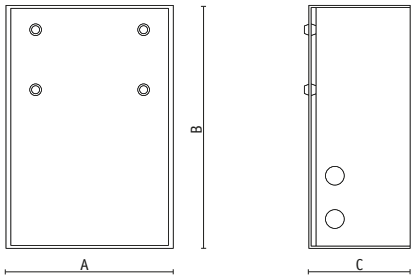

- Tecnopolimer body
- Equipped with cable entry and Compatta inserting accessories

CODE NO.	Description	A	B	C
5002	Backbox	263	353	152