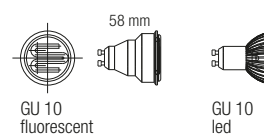

A clear cover - code 4060 page 140 - is suggested if the light is oriented upwards.

Alternative lamps allowed