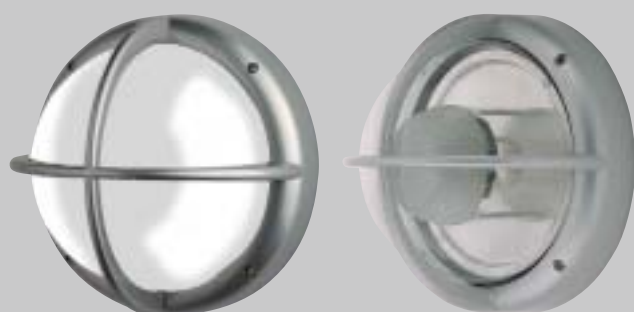

Kasko is available

with glass or polycarbonate diffusers, clear or opal.