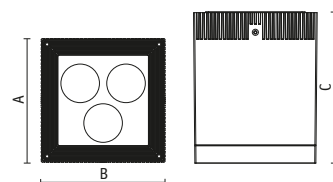

- Aluminium housing
- Recessed tempered glass
- 3 led units 350mA 6,5 W 660 lumen each
- 1980 lumen totally
- Color rendering CRI 85 – tonality 3500 K°
- 220-250V 50-60Hz led driver inside
- Life guaranteed: 50.000 h with max decreasing of 30%
- IP65 Class II
- Conforms to EN 60598-1:04