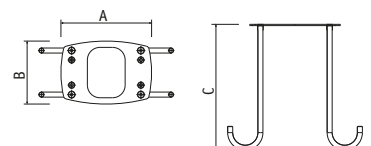

## Quantum plate with anchoring set

goccia  
LUMINOTEC

- Stainless steel plate with ground anchoring set
- To be installed with codes 5491 - 5492

CODE NO.	Description	A	B	C
5496	Plate with anchoring set	92	77	200