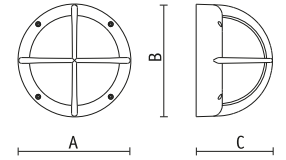

Maintained lighting (Illumination + Emergency)

Colours **SI** **AN** **BI**

CODE NO.	Large Round Kasko		A	B	C
4483 *		2G7	2x9W	260	171
4491 *		2G7	2x9W	260	171