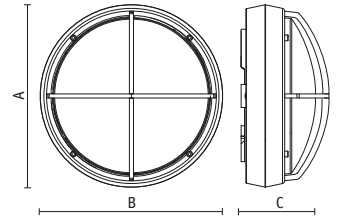

CODE NO.	Docks with guard	A	B	C
9025 *	E27 75W L max = 180	268	268	129
9026 *	G23 2x9W	268	268	129
9027 *	G24d-3 26W	268	268	129
4405 *	Emergency 2G7 2x9W	268	268	129