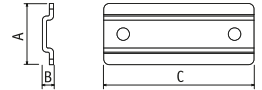

NEW

CODE NO.	Description	A	B	C
5402	Connection bracket	22	4	54