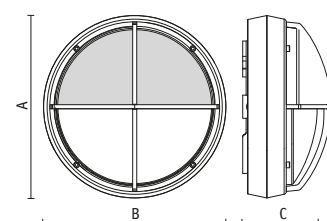

CODE NO.	Docks with eyelid	A	B	C
9011 *	E27 75W L max = 180	268	268	129
9012 *	G23 2x9W	268	268	129
9013 *	G24d-3 26W	268	268	129
4403 *	Emergency 2G7 2x9W	268	268	129