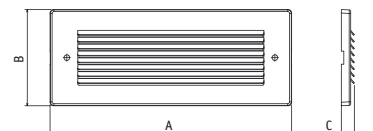

CODE NO.	Description	A	B	C
5477 *	Mask for 5440	193	77	10,5