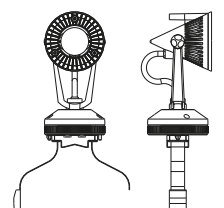

CODE NO.	Description	H
4057	Plate with anchoring set	200

**Strap**

- Strap for installation on branches, stumps, poles, columns
- With strap, bracket, gasket
- To be installed with codes 4601/4602/4603/4604
- Suitable for ø15 cm branches and stumps