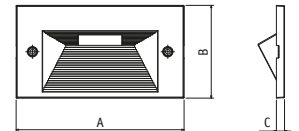

CODE NO.	Description	A	B	C
5463 *	Mask for 5430	134	74	6,5