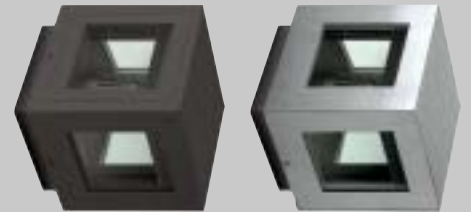

Light grey aluminium

Matt white aluminium

Graphite aluminium

AISI 316L stainless steel