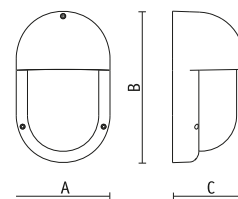

- Shield and housing in die-cast aluminium
- Opal glass diffuser
- Stainless steel allen key screws
- 99,8 polished aluminium reflector
- Pre-phosphochromed UV resistant painting
- Cable entry from either the rear or the side
- Class I ▽
- IP 65 ⚡ ⚠ ⚡ ⚡ ⚡ ⚡
- This series conforms to EN 60 598-1:04 European standards €€

Colours **SI** **AN** **BI**

CODE NO.	Oval Kasko	W/L max	A	B	C	
8710 *		E 27 Dulux EI	75W 20W/173 mm	166	268	125
8718 *		G23	2x9W	166	268	125
8716 *		G24d-3	26W	166	268	125
8715 *		E 27	50W	166	268	125

Oval Kasko - Vandalproof

- Opal polycarbonate diffuser, UV resistant

CODE NO.	Oval Kasko	W/L max	A	B	C	
8790 *		E 27 Dulux EI	60W 20W/173 mm	166	268	125
8798 *		G23	2x9W	166	268	125
8796 *		G24d-3	26W	166	268	125