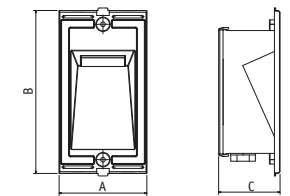

CODE NO.	Led	Watt	Lumen	A	B	C
5421		1	90	70	130	49

12V version on request.
IP65 range is guaranteed if installed with Goccia backbox code 5481.

- Body in polycarbonate
- Stainless steel screws
- To be installed on the backbox cod. 5481
- Photobiologic safety: risk group 0 standard EN 62471:08
- Led Citizen 3,2 W incorporated
- 265 lumen totally
- Warm tonality 3.500 °K. / CRI color rendering index 85
- Life: 70% guaranteed after 50.000 h / progressive reduction until a max of 100.000 h
- 220-250V power / 350 mA - 12V incorporated
- IP65 with 5481 - Class II double insulation
- This series conforms to EN 60 598-1:04 **CE**

CODE NO.	Led	Watt	Lumen	A	B	C
5425		3,2	265	70	130	49

12V version on request.
IP65 range is guaranteed if installed with Goccia backbox code 5481.

- Id. code 5425