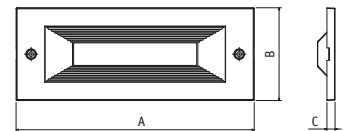

CODE NO.	Description	A	B	C
5465 *	Mask for 5440	190	74	6,5