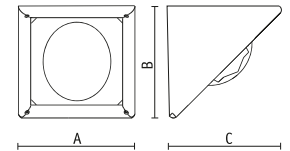

- Housing in polycarbonate
- Prismatic, clear and widening diffuser in rectified and tempered glass
- Stainless steel cross-head screws
- 99,8 polished aluminium reflector
- UV resistant spray painting
- Class II for code 4180
- IP 54
- This series conforms to EN 60 598-1:04 European standards