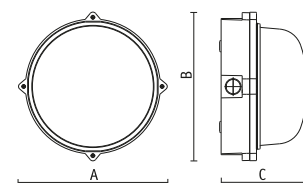

- Ring and housing in polycarbonate
- 7113-7114: prismatic glass diffuser
- 7193-7194: polycarbonate diffuser
- Coloured stainless steel cross-head screws
- 99,8 polished aluminium reflector
- UV resistant painting
- Cable entry from either the rear or the side through flexible conduit or rigid conduit adaptor
- Timer controlled light: 100W/75W
- Lamps individually operating: 13W
- Wall/ceiling mounting
- Class I ▾
- IP 65 ⚡ ⚠ ⚠
- This series conforms to EN 60 598-1:04 European standards CE