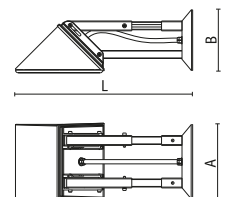

- Arm completely in aluminium
- Stainless steel screws
- Suitable to be installed on large Triangolo in aluminium with guard or with Diamond/Fresnel lens
- Adjustable from 0° to 45°
- Flexible waterproof conduit
- To be installed on wall or on Triangolo City post
- Class II using Triangolo fittings in class II
- This series conforms to EN 60 598-1:04 European standards **CE**