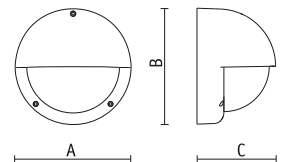

## Round Kasko with cover

goccia  
lighting