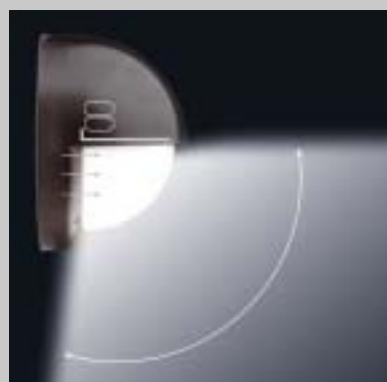

Version with clear diffuser and light source recessed in the cover. Index RN=0