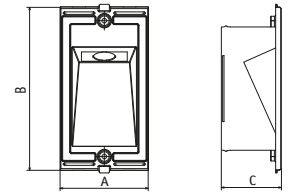

- Body in polycarbonate
- Stainless steel screws
- To be installed on the backbox cod. 5481
- Photobiologic safety: risk group 0 standard EN 62471:08
- Led 1 W incorporated
- 90 lumen
- Warm tonality 3.500 °K. / CRI color rendering index 65
- Life: 70% guaranteed after 50.000 h / progressive reduction until a max of 100.000 h
- 220-250V power / 350 mA - 12V incorporated
- IP65 with 5481 - Class II double insulation
- This series conforms to EN 60 598-1:04 **CE**