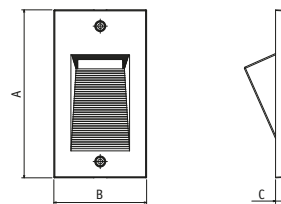

- Covering masks in polycarbonate
- Snap fastener + security screws

Colours **GR**

CODE NO.	Description	A	B	C
5452 *	Mask for 5421 and 5425	134	74	6,5