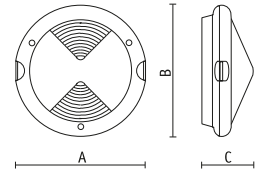

Maintained lighting (Illumination + Emergency)

Colours **SI** **GR** **BI**

CODE NO.	Round Gong	A	B	C
4465 *	2G7 2x9W	277	277	111