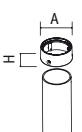

CODE NO.	Description	A	H
5507	Adaptor for 60 mm diameter pole	67	30