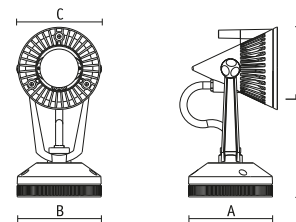

- Housing, frame, bracket fork and base in die-cast aluminium
- Tempered glass diffuser
- Stainless steel screws
- Wiring incorporated
- Control gear incorporated in the base
- Adjustable angle beam by external device
- Lamps excluded
- ☐ Class II for the whole range
- IP 66
- This series conforms to EN 60 598-1:04 European standards **CE**