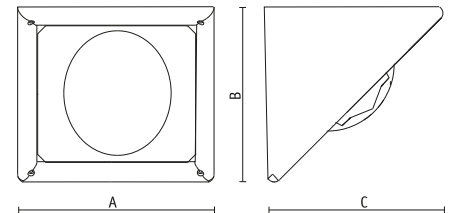

- Housing in polycarbonate
- Prismatic, clear and widening diffuser in rectified and tempered glass
- Stainless steel cross-head screws
- 99,8 polished aluminium reflector
- UV resistant spray painting
- Class II for code 4330
- IP 54
- Code 4441-4442: lamps included
- This series conforms to EN 60 598-1:04 European standards