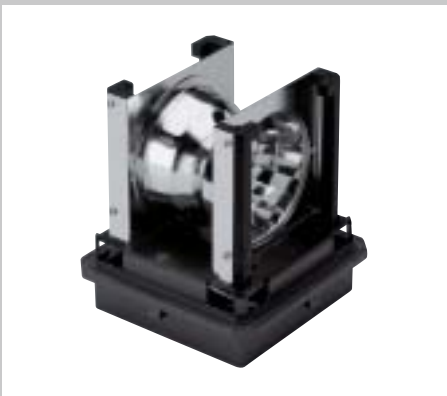

Single reflector

Double reflector