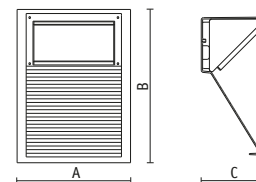

- Housing in die-cast aluminium
- Wiring box incorporated
- Tempered opal glass diffuser
- Stainless steel allen key screws
- Class II for the whole range
- IP 65
- This series conforms to EN 60 598-1:04 European standards

Colours

CODE NO.		Compatta			A	B	C
5022 *			G24d-3	26W	250	340	135
5024 *			Rx7s	70W	250	340	135