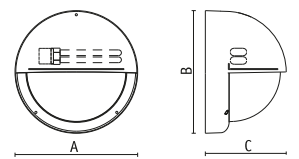

- Cover and housing in die-cast aluminium
- Clear polycarbonate diffuser, UV resistant
- Stainless steel allen key screws
- 99,8 polished aluminium reflector
- Pre-phosphochromed UV resistant painting
- Light source recessed in the cover
- Opal polycarbonate diffuser to shield the lamp
- Horizontal light source
- Cable entry from either the rear or the side
- Class I ▽
- IP 65
- This series conforms to EN 60 598-1:04 European standards CE