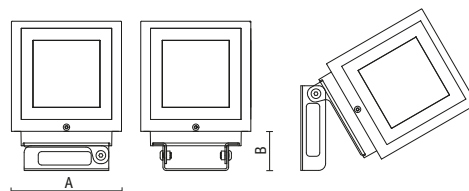

Articulated bracket

- Stainless steel bracket for wall mounting
- 90° rotation allowed

CODE NO.	Description	A	B
1191	Articulated bracket	120	45

Spike

- Spike to be interred, including articulated bracket code 1191

CODE NO.	Description	H
1192	Spike	530

Plate with anchoring set

- Stainless steel plate to be interred, including articulated bracket code 1191

CODE NO.	Description	H
1193	Plate with anchoring set	280