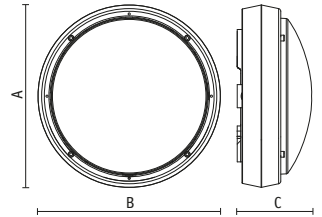

- External structure in AISI 316L Stainless Steel
- Stainless steel screws
- Glass diffuser
- Silicon gasket
- Rear cable entry
- Brushed and thin satined
- Codes 4404/4405/4406 1h/3h life - lamps included
- IP66
- Conforms to EN 60598-1:04 CE

Colours IN

CODE NO.	Docks without guard	A	B	C
9020 *	E27 75W L max = 180	268	268	118
9021 *	G23 2x9W	268	268	118
9022 *	G24d-3 26W	268	268	118
4404 *	Emergency 2G7 2x9W	268	268	118