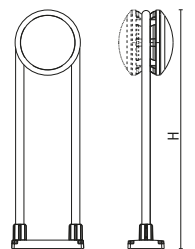

Colours **NE**

CODE NO.	Description	H
3201 *	U-post for round Jack	1000

Post only, Jack fitting supplied separately.