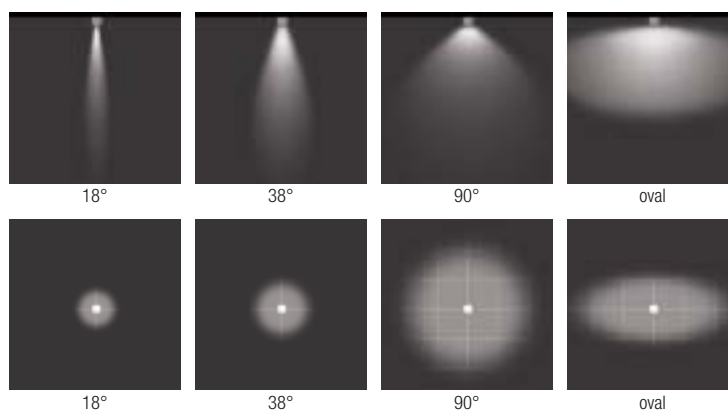

Colours **SI**

CODE NO.	Strike 2 LED	A	B	C	L
4614 *	☐ 3x13W 3000 lumen	190	190	200	440

18° angle beam. Other angle beam on request.