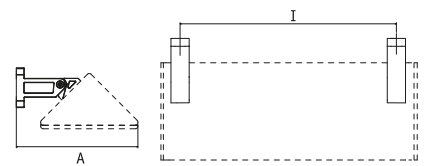

Colours **SI** **NE**

CODE NO.	Description	L	A	B
5864 *	Louvers	391	30	151

Louvers only: **Volto** fitting supplied separately.

- It can be oriented towards up or down
- Aluminium adjustable wall arms
- New holes in the housing not required
- Mounting accessories inside
- 60° rotation allowed
- This series conforms to EN 60 598-1:04 European standards  $\text{C}\text{€}$