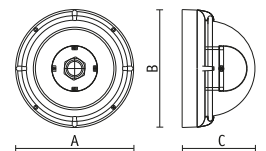

- Ring and housing in die-cast aluminium
- Clear polycarbonate diffuser, UV resistant
- With anti-dazzle reflector in chromium-plated steel
- Stainless steel allen key screws
- 99,8 polished aluminium reflector
- Pre-phosphochromed UV resistant painting
- Light source is perpendicular to the reflector
- Cable entry from either the rear or the side
- Class I ▽
- IP 65
- This series conforms to EN 60 598-1:04 European standards **CE**