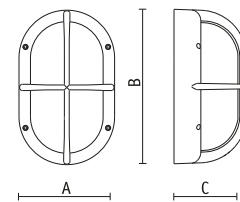

- Guard and housing in die-cast aluminium
- Opal glass diffuser
- Stainless steel allen key screws
- 99,8 polished aluminium reflector
- Pre-phosphochromed UV resistant painting
- Cable entry from either the rear or the side
- Class I ▽
- IP 65
- This series conforms to EN 60 598-1:04 European standards CE

Colours SI AN BI

CODE NO.	Oval Kasko	W/L max	A	B	C
8110 *		E 27 Dulux EI	100W 20W/173 mm	166	125
8118 *		G23	2x9W	166	125
8116 *		G24d-3	26W	166	125
8115 *		E 27	50W	166	125

Oval Kasko - Vandalproof

- Opal polycarbonate diffuser, UV resistant

CODE NO.	Oval Kasko	W/L max	A	B	C
8190 *		E 27 Dulux EI	60W 20W/173 mm	166	125
8198 *		G23	2x9W	166	125
8196 *		G24d-3	26W	166	125