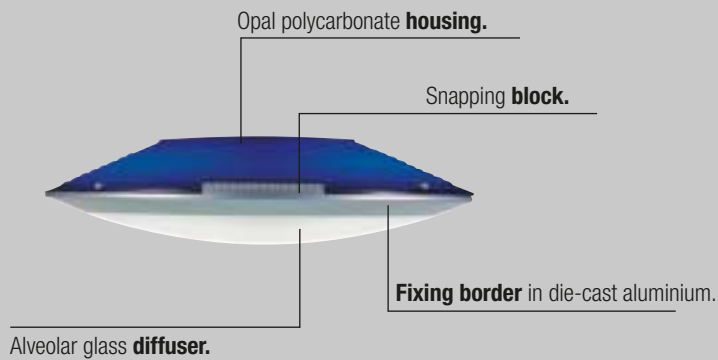

The coloured halo creates a particular atmosphere.

Double light:

- down - white diffused light
- up - opal green, blue or white halo