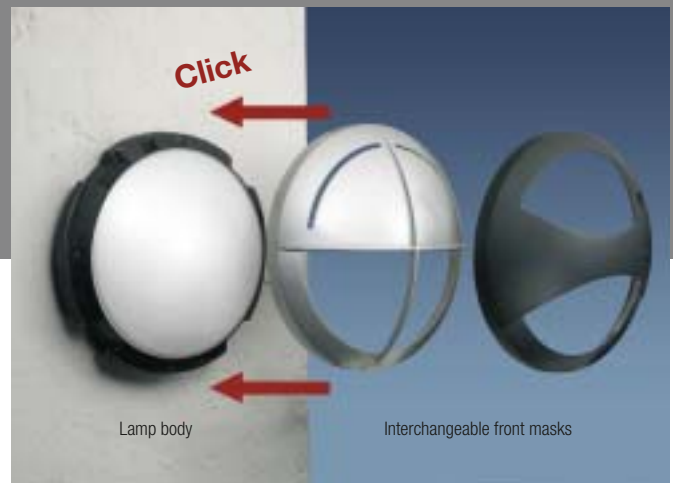

## A range of luminaires featuring a new assembling concept.

The body consists of a base, light source, wiring, glass diffuser and glass retaining trim. The body is then fixed to the wall and connected to the supply; you can then achieve the final look by changing the front covers (masks) which are available in different shapes and colours. Thus, each time the covers are changed, the luminaire will achieve a different personality.