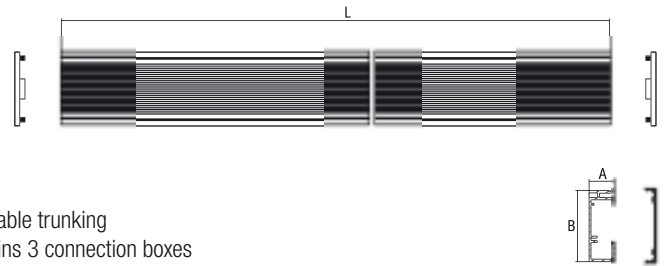

## Supermaxi cable trunking

goccia

- 5692: Aluminium cable trunking
- Each module contains 3 connection boxes
- 5693: Side cover: one only type for right and left side
- 5694: Tecnopolimer snapping cover
- Class II allowed
- This series conforms to EN 60 598-1:04 European standards **CE**