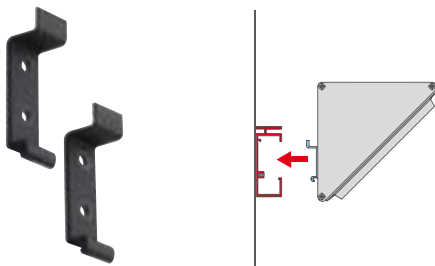

Supermaxi handling brackets

goccia

- Brackets pair to handle Supermaxi to the conduit 5692
- New holes on the housing not required
- Terminal block in class II ☒ inside

Colours **NE**

CODE NO.	Description	A	B
5696 *	Handling brackets pair	40	12

Supermaxi blind module

goccia