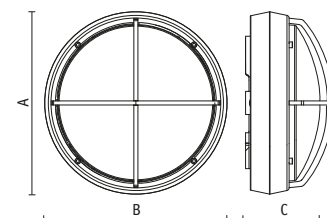

CODE NO.	Docks with guard				A	B	C
9045 *		E27	75W	L max = 180	268	268	129
9046 *		G23	2x9W		268	268	129
9047 *		G24d-3	26W		268	268	129
4408 *		Emergency	2G7	2x9W	268	268	129