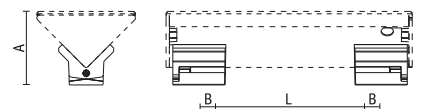

- Die-cast aluminium supports
- +/- 15° orientable
- New holes in the housing not required
- Mounting accessories inside
- This series conforms to EN 60 598-1:04 European standards $\text{C}\text{€}$