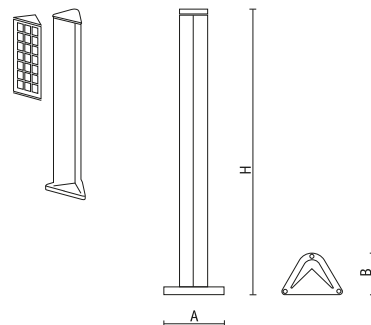

- Post in extruded aluminium
- Base and top cover in die-cast aluminium
- No protrusion
- Pre-phosphochromed UV resistant painting
- Post only, Multipla fitting is supplied separately
- Rubber plate against corrosion under the base
- This series conforms to EN 60 598-1:04 European standards **CE**

Colours **NE**

CODE NO.	Description	A	B	C
3701 *	For 11-18-36W Dulux fittings	218	150	580
3702 *	For 11-18-36-2x36 and 18W ø26 fittings	218	150	1035