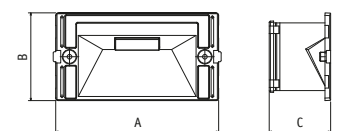

CODE NO.	Led	Watt	Lumen	A	B	C
5430		3,2	265	130	70	49

12V version on request. Dimmable version on request.
IP65 range is guaranteed if installed with Goccia backbox code 5481.