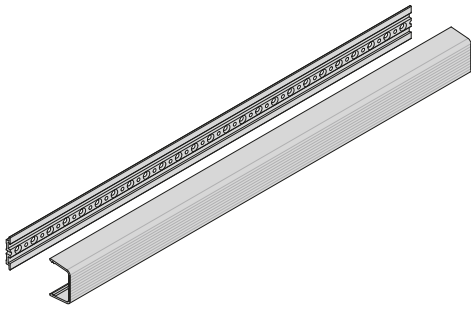

- Holding bar in extruded aluminium
- Vandal proof aluminium conduit
- Bar + conduit suitable to be cut
- 10 cable-holding clips inside
- Snapping connection bar/conduit
- IK10 (20 joule) impact test
- Pre-phosphochrome + UV resistant coating
- This series conforms to EN 60 439-1 standard **CE**

Colours **GR** **GM**

NEW

CODE NO.	Description	A	B	C
5401 *	Bar + conduit	25,5	2000	39,92

Connection bracket

- Steel bracket to connect two conduits
- Made in unpainted steel

NEW

CODE NO.	Description	A	B	C
5402	Connection bracket	22	4	54

Cable entry connection

- Pair of connections in aluminium
- To cover cable entry

Colours **GR** **GM**

NEW

CODE NO.	Description	A	B	C
5405 *	Connection pair for 5411-5412	35	40,13	39,92
5406 *	Connection pair for 5415-5416	35	32,13	39,92

Side tap

- Rubber side tap

NEW

CODE NO.	Description	A	B	C
5407	Side tap	24,5	8	38,8