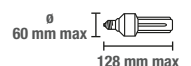

Colours **SI** **AN**

CODE NO.	Large Round Kasko	W/L max	A	B	C
8945 *		E 27 Dulux El 100W 15W/128 mm	260	260	153
8947 *		Gx24d-2 18W	260	260	153

Code 8945: opal lamp recommended. ! Energy saving lamps for code 8945.