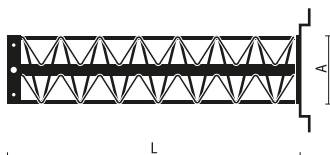

- Arm in galvanized and painted steel
- Complete with tie-rod
- Complete with assembling accessories
- This series conforms to EN 60 598-1:04 European standards

Colours

CODE NO.	Description	A	L
4037 *	Extension arm	195	485