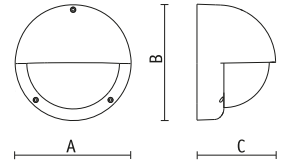

- Cover and housing in die-cast aluminium
- Opal glass diffuser
- Stainless steel allen key screws
- 99,8 polished aluminium reflector
- Pre-phosphochromed UV resistant painting
- Code 4486 1h Life - lamps included
- Lampholder on the top
- Cable entry from either the rear or the side
- Class I ▽
- IP 65
- This series conforms to EN 60 598-1:04 European standards CE

Colours SI AN BI

CODE NO.	Round Kasko	W/L max	A	B	C
8610 *		E 27 Dulux EI 75W 11W/117 mm	198	198	134
8611 *		G24d-1 10W	198	198	134
CODE NO.	Large Round Kasko		A	B	C
8620 *		E 27 Dulux EI 100W 20W/145 mm	260	260	171
8628 *		G23 2x9W	260	260	171
8626 *		G24d-3 26W	260	260	171
8625 *		E 27 50W	260	260	171
4486 *	Emergency	2G7 2x9W	260	260	171

Round Kasko - Vandalproof

- Opal polycarbonate diffuser, UV resistant
- Code 4492 1h Life - lamps included

CODE NO.	Round Kasko	W/L max	A	B	C
8690 *		E 27 Dulux EI 60W 11W/117 mm	198	198	134
8691 *		G24d-1 10W	198	198	134
CODE NO.	Large Round Kasko		A	B	C
8695 *		E 27 Dulux EI 75W 20W/145 mm	260	260	171
8696 *		G23 2x9W	260	260	171
8697 *		G24d-3 26W	260	260	171
4492 *	Emergency	2G7 2x9W	260	260	171