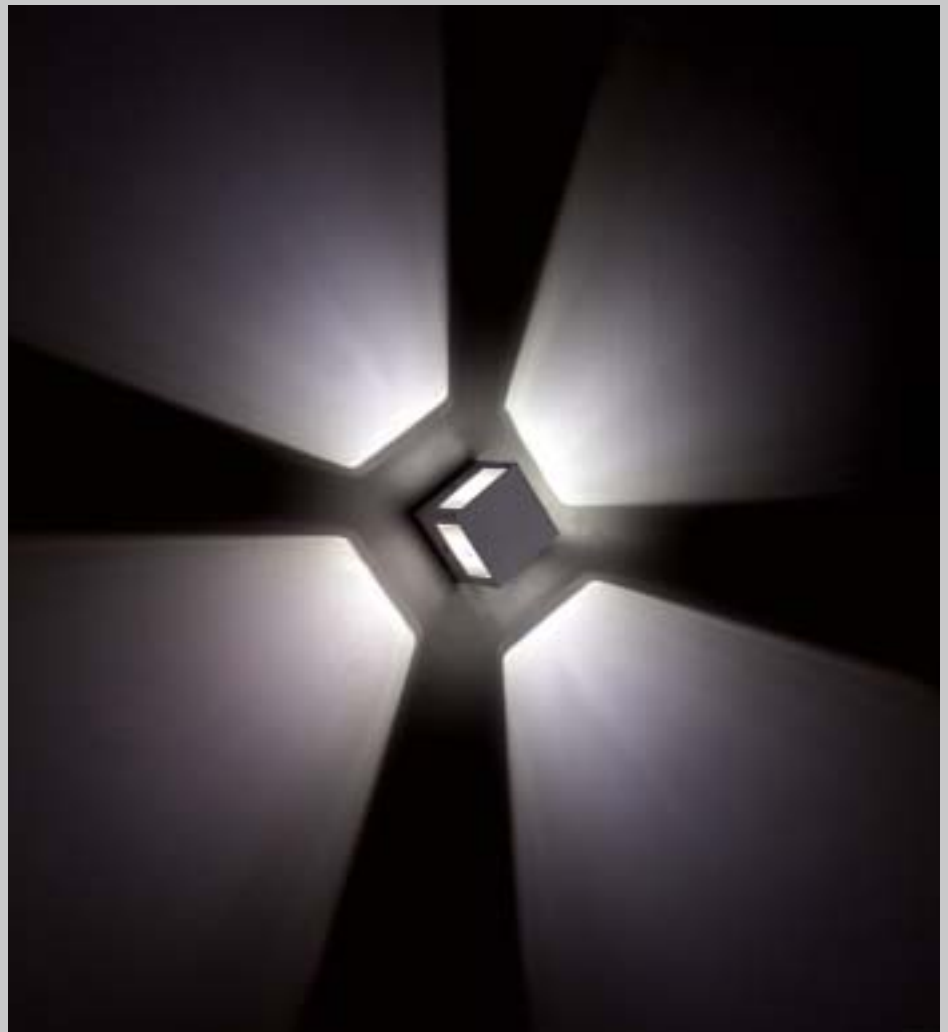

Fixture completely waterproof to be oriented in any direction and suitable to any surface- wall, floor, and ceiling.