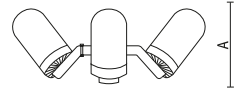

Colours RAL 9001

CODE NO.	Summertime	W/L max	R	A
2913	3x60W E27	3x20W/145 mm	330	190