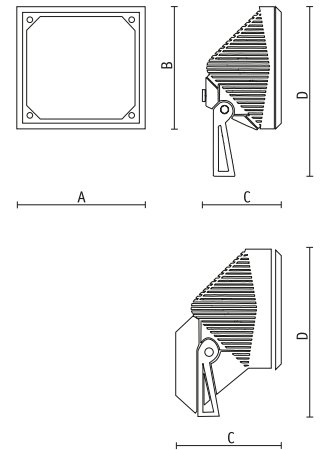

Colours

CODE NO.	Triangolo Alogeno			A	B	C	D
4631 *	Halogen	R7s	max 300W	210	198	120	280
4633 *	Electronic ballast	Gx24q-3	2x26W	210	198	120	280

CODE NO.	Triangolo Alogeno - discharge lamp			A	B	C	D
4678 *	Metal halide	Rx7s	70W	210	198	180	350
4686 *	Metal halide	Rx7s-24	150W	210	198	180	350
4671 *	High press. sodium	Rx7s	70W	210	198	180	350
4691 *	High press. sodium	Rx7s-24	150W	210	198	180	350

Triangolo Alogeno accessories

- Barn doors in galvanized and painted steel
- This series conforms to EN 60 598-1:04 European standards

Colours

CODE NO.	Description	A	B	C
4042 *	Barn doors	190	180	100

- Arm in galvanized and painted steel
- Complete with tie-rod
- Complete with assembling accessories
- This series conforms to EN 60 598-1:04 European standards

Colours

CODE NO.	Description	A	L
4037 *	Extension arm	195	485